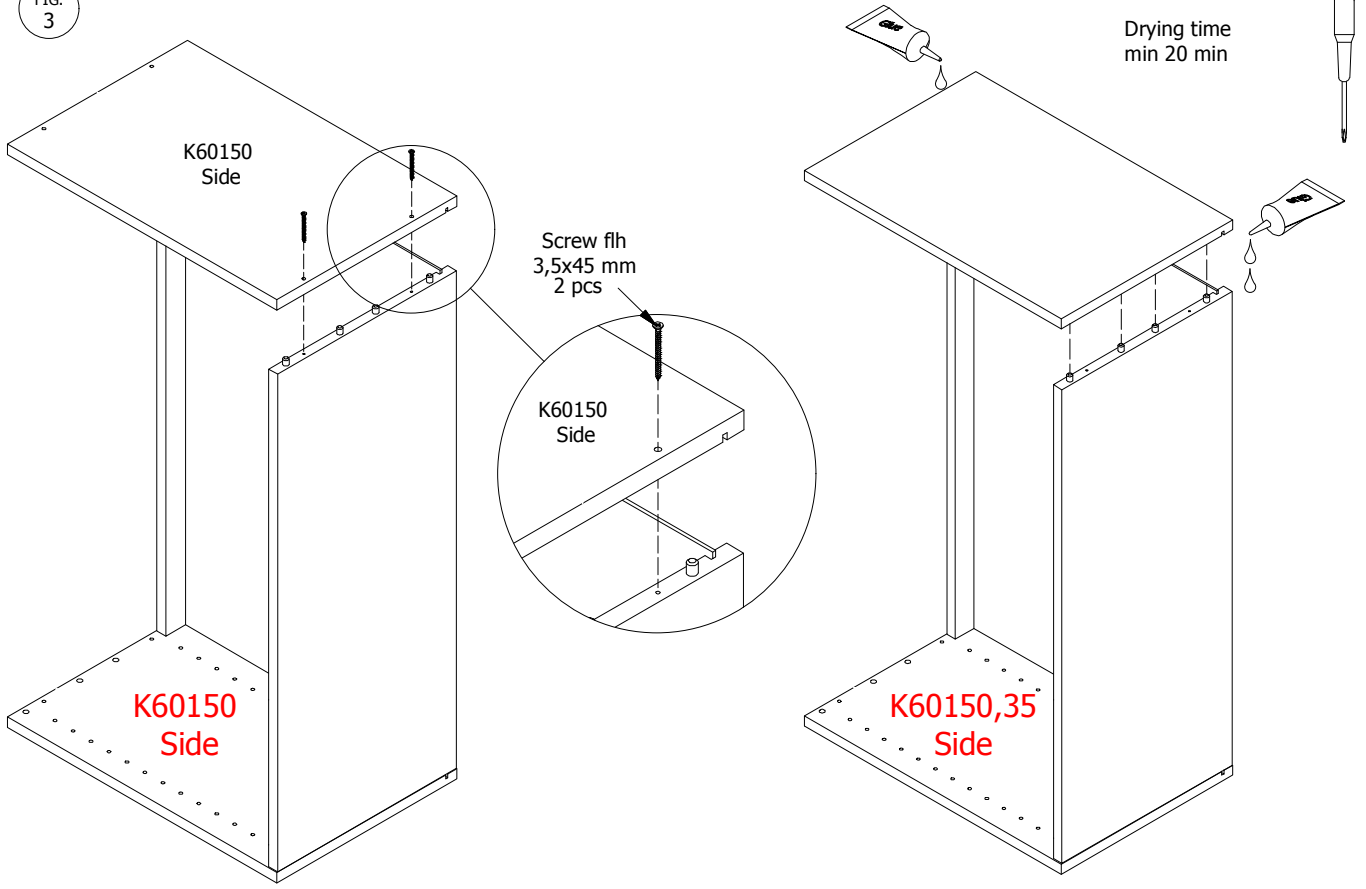

FIG. 2

FIG. 4

FIG. 5

FIG. 3