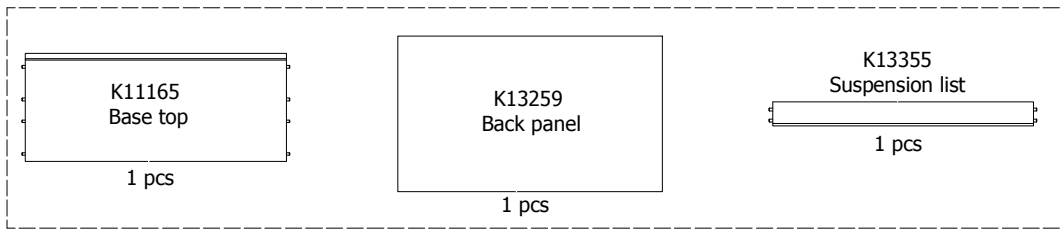

**kvik**

**MDBS4800,080**

**FR62,080,\*\*\***

**OS4832,000**

Mounting plate  
4 pcs

Hinge  
107 degrees  
4 pcs

Alu profil  
767,5x35x15  
1 pcs

**BP00250-BP00205-BP00340 OR BP00250-BP00340-BP00028**