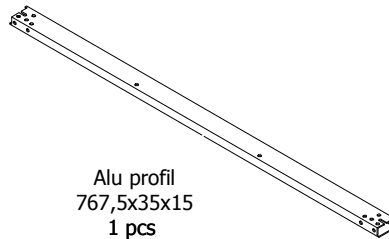

**kvik**

**MDBS4800,080**

**FR62,080,\*\*\***

**OS4832,000**

Mounting plate  
4 pcs

Hinge  
107 degrees  
4 pcs

Alu profil  
767,5x35x15  
1 pcs

**BP00250-BP00205-BP00340 OR BP00250-BP00340-BP00028**