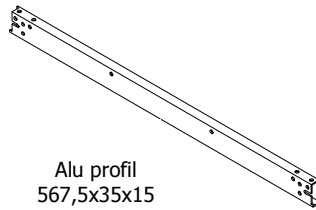

kvik

MDBS4800,060

FR62,060,***

OS4832,000

Mounting
plate
2 pcs

Hinge
107 degrees
2 pcs

Alu profil
567,5x35x15
1 pcs

BP00250-BP00205-BP00340 OR BP00250-BP00340-BP00028

Bumper
7x1,5 mm
1 pcs

Screw flh
3,5x15 mm
8 pcs

Screw flh
3,5x45 mm
5 pcs

Euro screw
6,3x11 mm
4 pcs

Angle
45x55x30x2 mm
2 pcs

Angle
46x43 mm
2 pcs

Glue
15 gr
1 pcs

FIG. 1