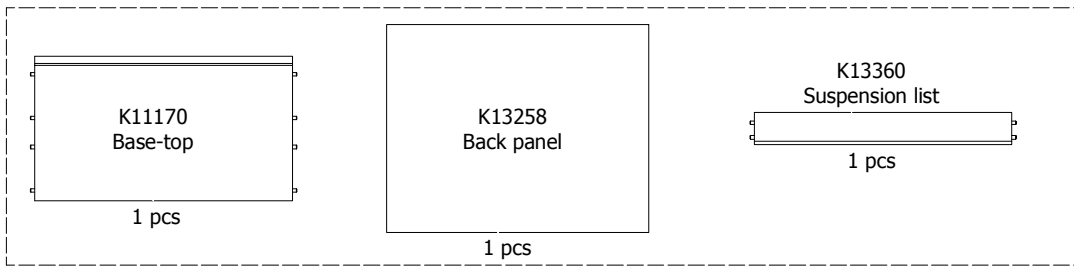

kvik

MDBS4800,060

FR62,060,***

OS4832,000

Mounting
plate
2 pcs

Hinge
107 degrees
2 pcs

Alu profil
567,5x35x15
1 pcs

BP00250-BP00205-BP00340 OR BP00250-BP00340-BP00028

Bumper
7x1,5 mm
1 pcs

Screw flh
3,5x15 mm
8 pcs

Screw flh
3,5x45 mm
5 pcs

Euro screw
6,3x11 mm
4 pcs

Angle
45x55x30x2 mm
2 pcs

Angle
46x43 mm
2 pcs

Glue
15 gr
1 pcs

FIG. 1