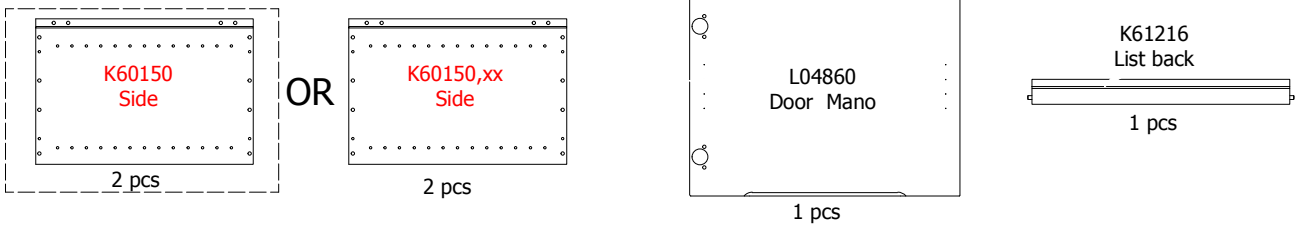

kvik

MDBS4800,060

FR62,060,***

OS4832,000

Mounting
plate
2 pcs

Hinge
107 degrees
2 pcs

Alu profil
567,5x35x15
1 pcs

BP00250-BP00205-BP00340 OR BP00250-BP00340-BP00028

Bumper
7x1,5 mm
1 pcs

Screw flh
3,5x15 mm
8 pcs

Screw flh
3,5x45 mm
5 pcs

Euro screw
6,3x11 mm
4 pcs

Angle
45x55x30x2 mm
2 pcs

Angle
46x43 mm
2 pcs

Glue
15 gr
1 pcs

FIG. 1