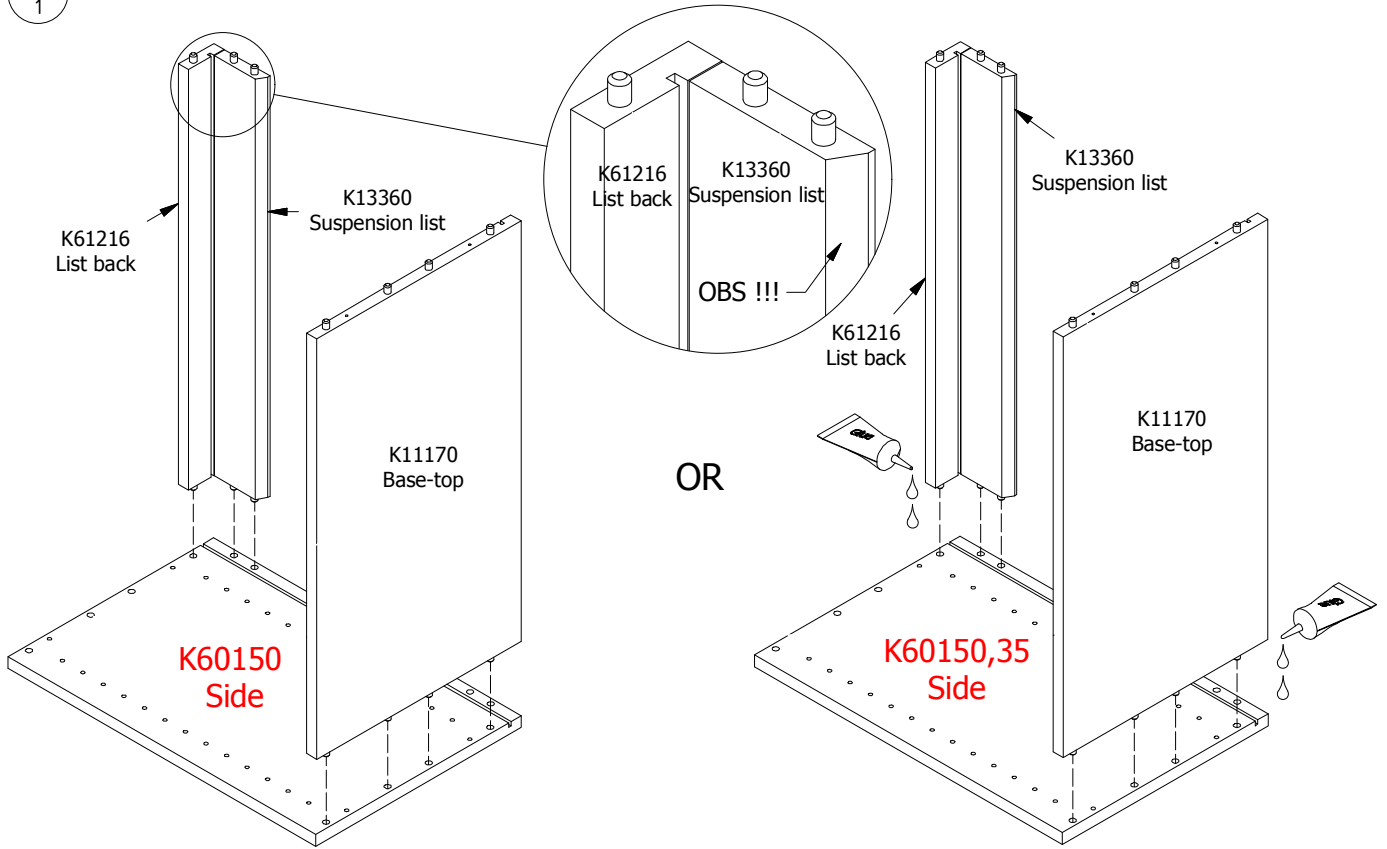

kvik

MDBS4800,060

FR62,060,***

OS4832,000

Mounting
plate
2 pcs

Hinge
107 degrees
2 pcs

Alu profil
567,5x35x15
1 pcs

BP00250-BP00205-BP00340 OR BP00250-BP00340-BP00028

Bumper
7x1,5 mm
1 pcs

Screw flh
3,5x15 mm
8 pcs

Screw flh
3,5x45 mm
5 pcs

Euro screw
6,3x11 mm
4 pcs

Angle
45x55x30x2 mm
2 pcs

Angle
46x43 mm
2 pcs

Glue
15 gr
1 pcs

FIG. 1