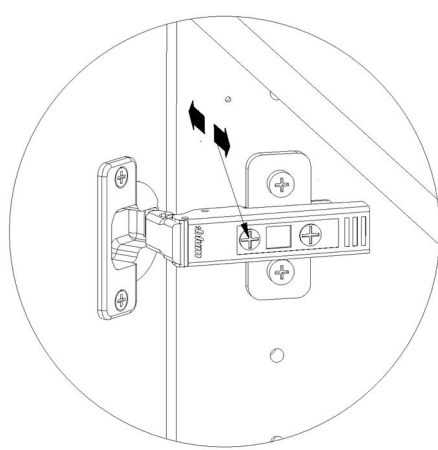

Adjustment