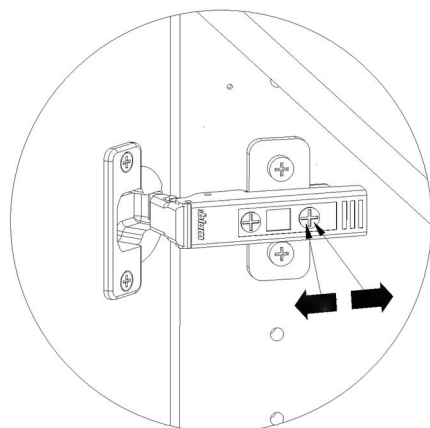

Adjustment