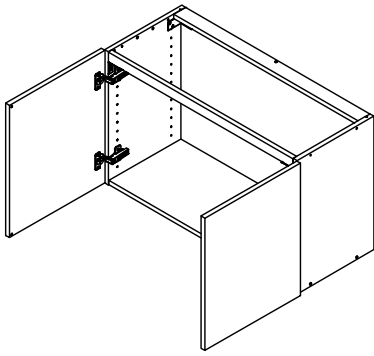

**kvik**

**DBS4800**

Check out easy  
mounting of you bath

Sink cut out

Front without integrated handle

**80 cm**

L04840

40 cm

L04840

40 cm

Front with integrated handle

**80 cm**

L04841

40 cm

L04842

40 cm

**kvik**

**DBS4800**

Check out easy  
mounting of you bath

Sink cut out

FR62,080,000 / 176

OS4832,000 / KVIK

BP00417  
Mounting plate  
4 pcs

BP00418  
Hinge 107 degrees  
4 pcs