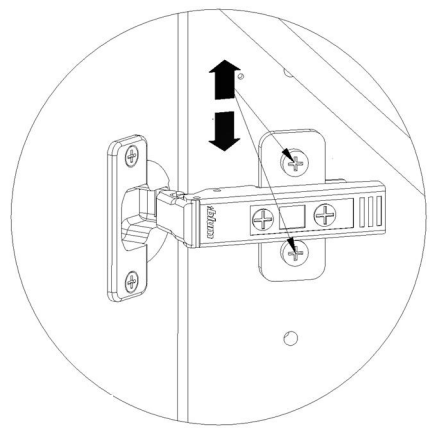

Adjustment