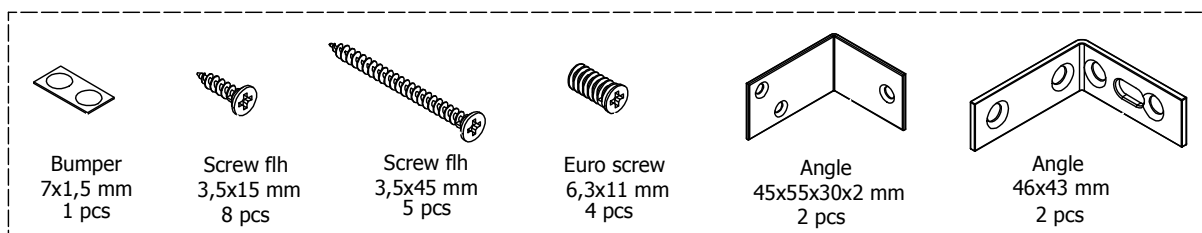

60 cm

Front with integrated handle

Left

L04861

60 cm

Right

L04862

60 cm

kvik

Check out easy
mounting of you bath

DBS4800

Sink cut out

FR62,060,000 / 176

OS4832,000

BP00250-BP00205-BP00340

FIG. 1