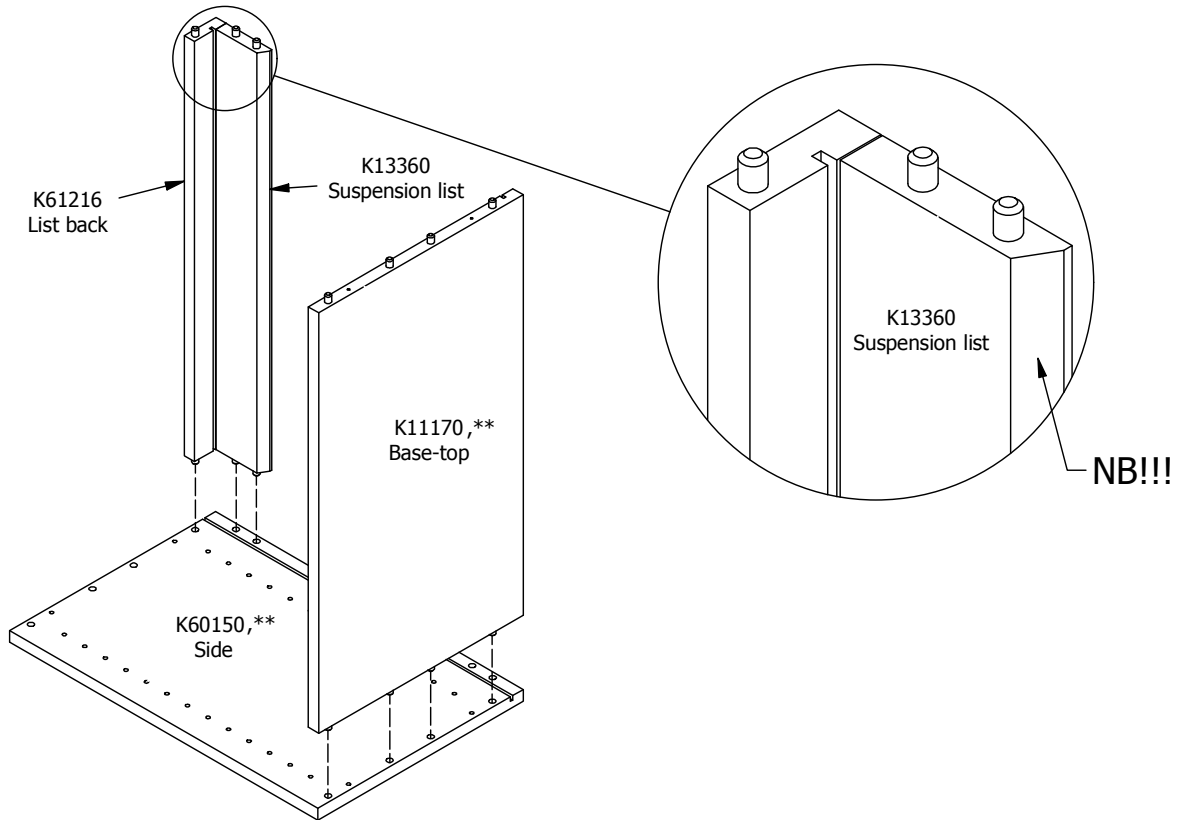

60 cm

Front with integrated handle

Left

L04861

60 cm

Right

L04862

60 cm

kvik

Check out easy
mounting of you bath

DBS4800

Sink cut out

FR62,060,000 / 176

OS4832,000

BP00250-BP00205-BP00340

FIG. 1