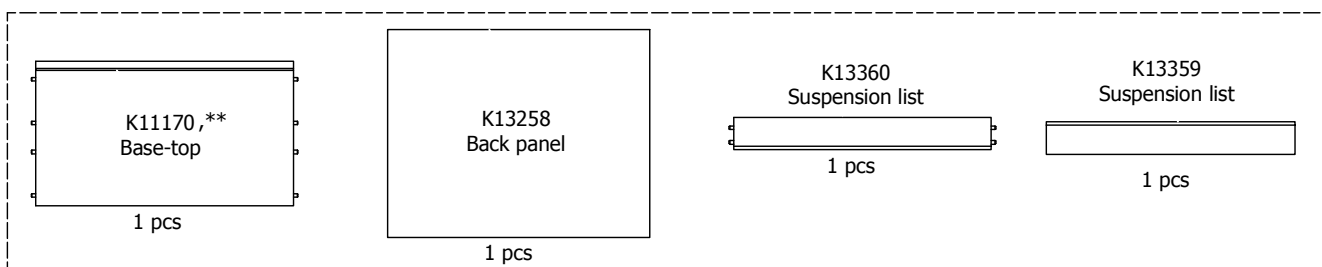

kvik

Check out easy
mounting of you bath

DBS4800

Sink cut out

FR62,060,000 / 176