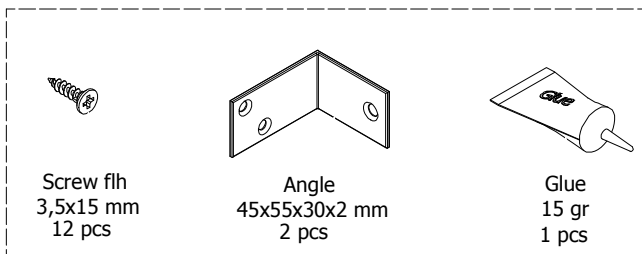

kvik 

MDBS3220,060-040

FR032,*,000/176**

Drawer slide left
300mm
1 pcs

Drawer slide right
300mm
1 pcs

BP00028-BP00250

FIG. 1

FIG. 2