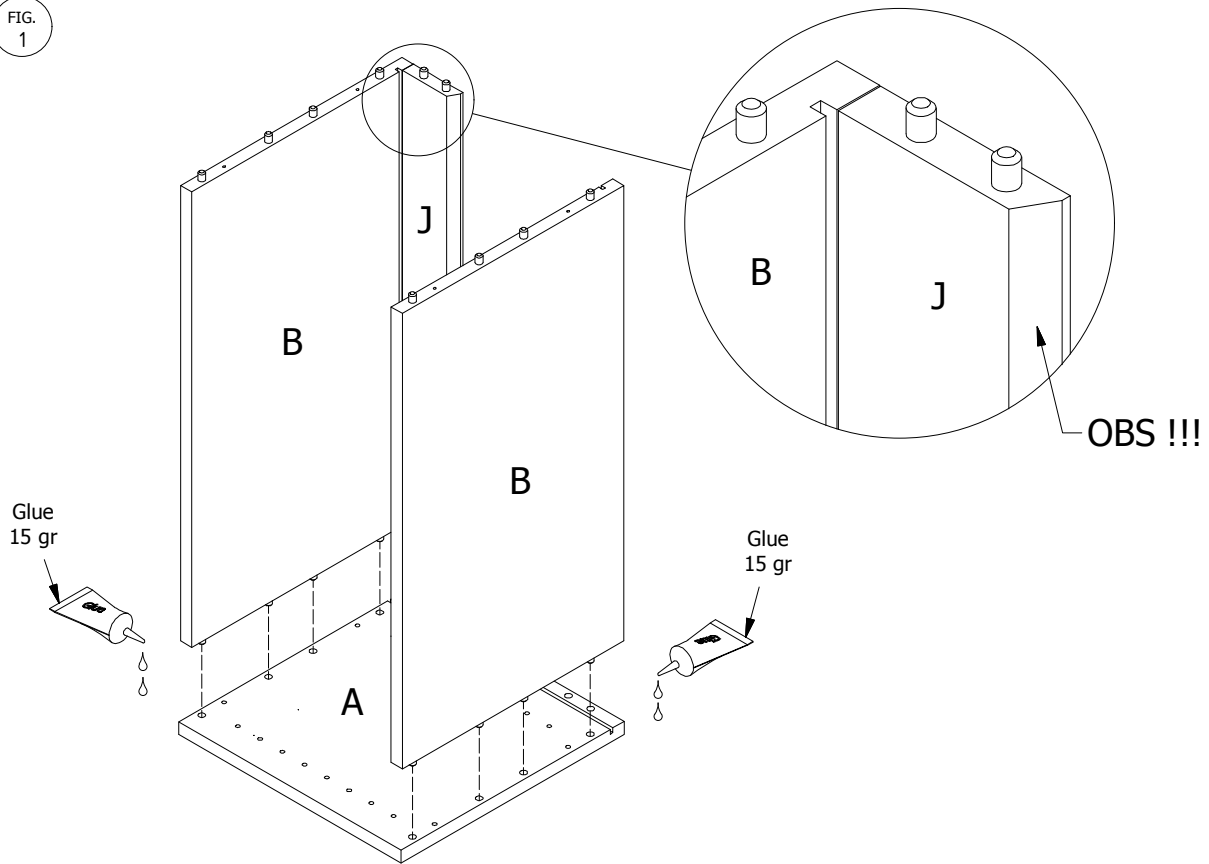

kvik 

MDBS3220,060-040

FR032,*,000/176**

Drawer slide left
300mm
1 pcs

Drawer slide right
300mm
1 pcs

BP00028-BP00250

FIG. 1

FIG. 2