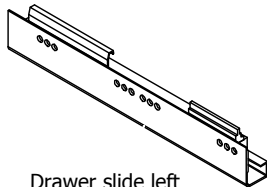

80 cm

kvik

Check out easy
mounting of you bath

DBS3220

FR032,***,000 / 176

Drawer slide left
3000m
1 pcs

Drawer slide right
3000m
1 pcs

BP00028-BP00250