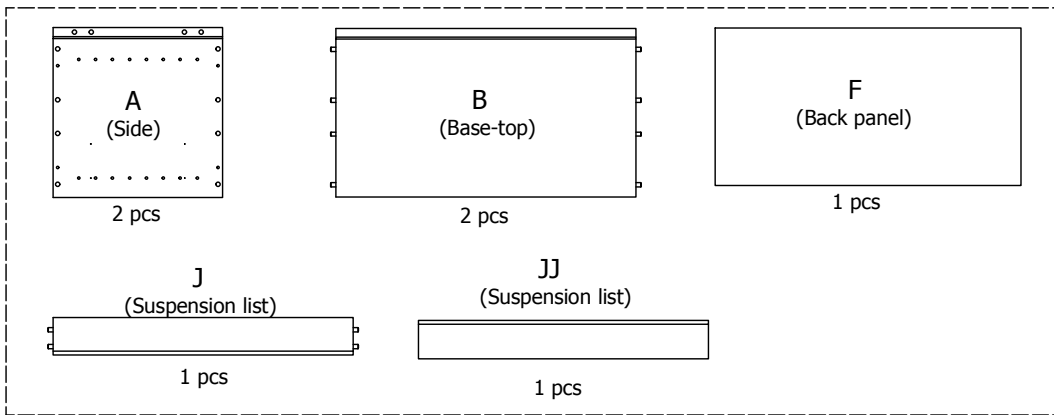

80 cm

kvik

Check out easy
mounting of you bath

DBS3220

FR032,***,000 / 176

Drawer slide left
3000m
1 pcs

Drawer slide right
3000m
1 pcs

BP00028-BP00250