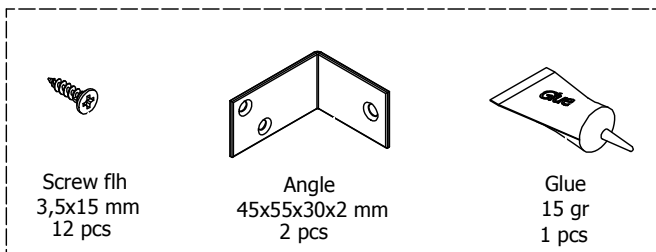

80 cm

kvik

Check out easy
mounting of you bath

DBS3220

FR032,***,000 / 176

Drawer slide left
3000m
1 pcs

Drawer slide right
3000m
1 pcs

BP00028-BP00250