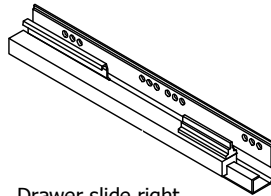

80 cm

kvik

Check out easy
mounting of you bath

DBS3220

FR032,***,000 / 176

Drawer slide left
3000m
1 pcs

Drawer slide right
3000m
1 pcs

BP00028-BP00250