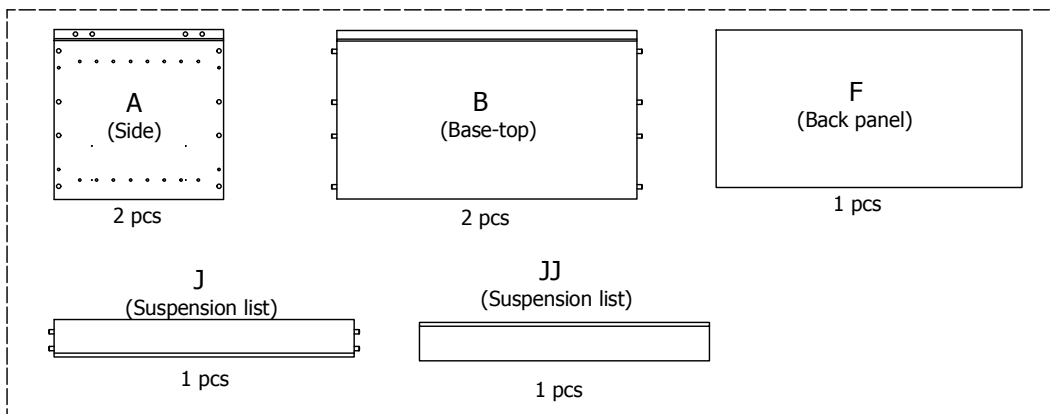

80 cm

kvik

Check out easy
mounting of you bath

DBS3220

FR032,***,000 / 176

Drawer slide left
300
1 pcs

Drawer slide right
300
1 pcs

BP00028-BP00250