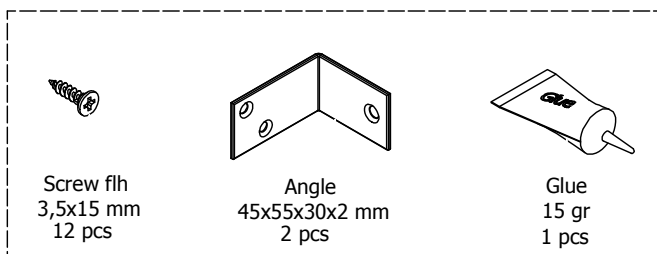

80 cm

kvik

Check out easy
mounting of you bath

DBS3220

FR032,***,000 / 176

Drawer slide left
300
1 pcs

Drawer slide right
300
1 pcs

BP00028-BP00250