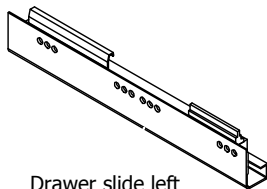

80 cm

kvik

Check out easy
mounting of you bath

DBS3220

FR032,***,000 / 176

Drawer slide left
300
1 pcs

Drawer slide right
300
1 pcs

BP00028-BP00250