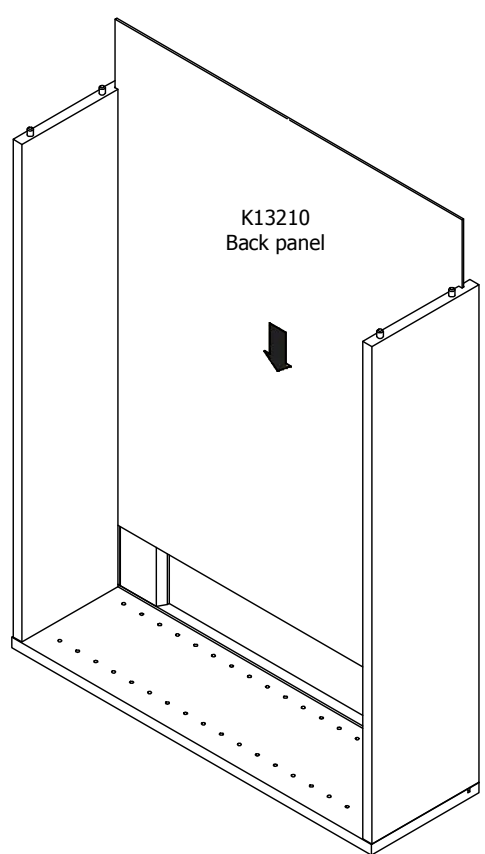

Glue
15 gr
1 pcs

BP00205-BP00250

Bumper
7x1,5 mm
2 pcs

Shelf support
ø5x7 mm Plast
8 pcs

Screw flh
3,5x15 mm
4 pcs

Angle
45x55x30x2 mm
2 pcs

FIG. 1

FIG. 2