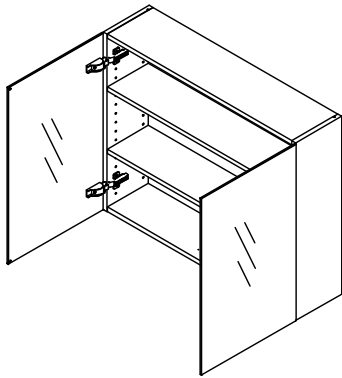

kvik

Check out easy
mounting of you bath

DBO6450

BO64,080,150 / 176

BP00205-BP00250