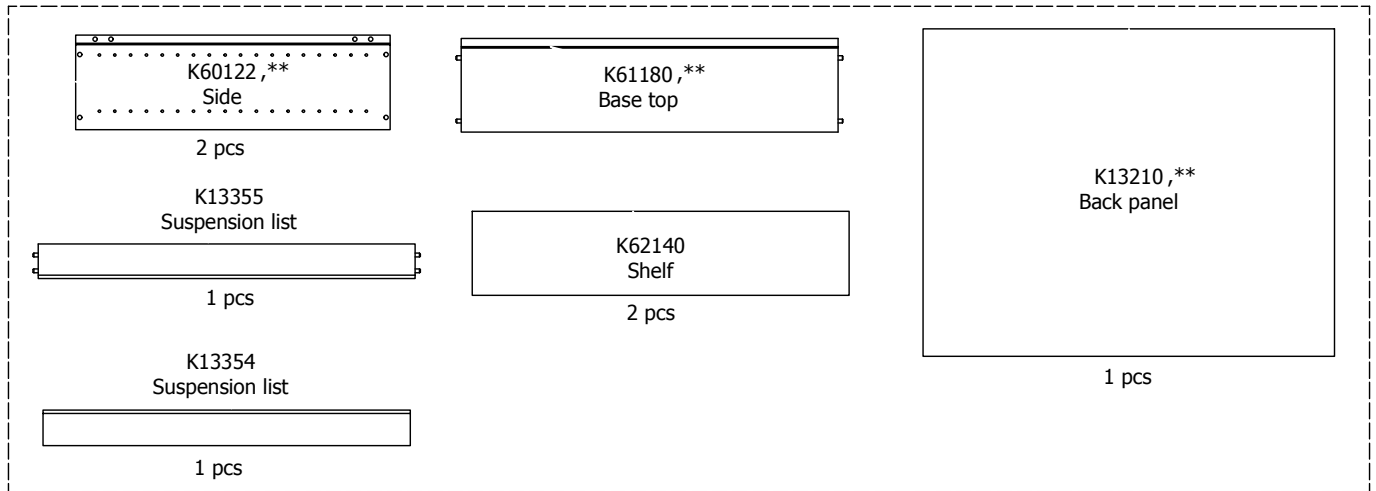

kvik

Check out easy
mounting of you bath

DBO6450

BO64,080,150 / 176