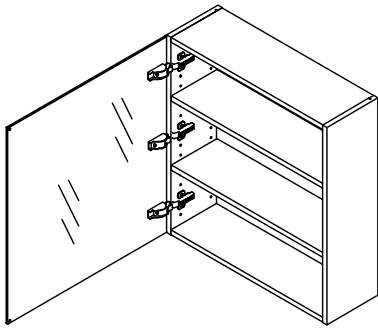

kvik

DBO6450

Check out easy  
mounting of you bath

Front without integrated handle

Left

Right

L06450

50 cm

L06460

60 cm

**kvik**

**DBO6450**

Check out easy  
mounting of you bath

BO64,\*\*\*,150 / 176

BP00429  
Hinge  
3 pcs

BP00429  
Mounting plate  
3 pcs