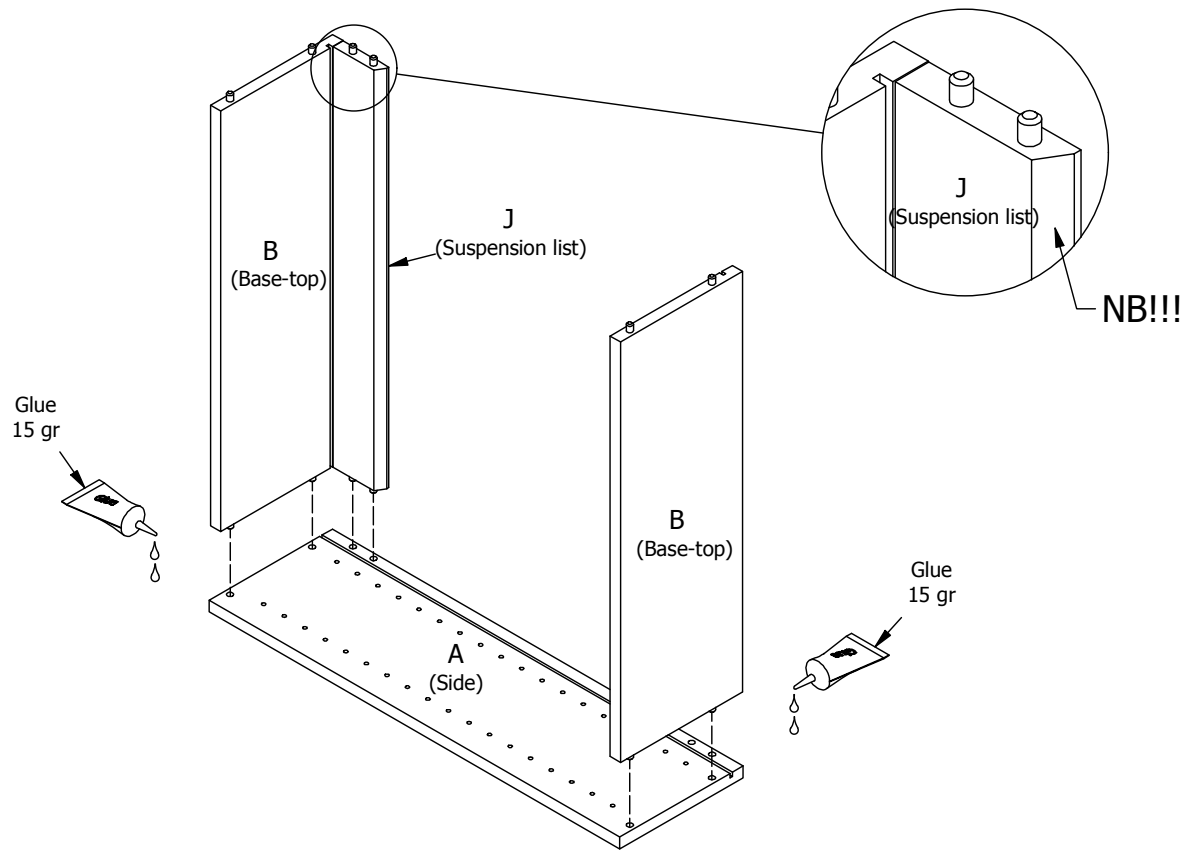

FIG. 1

FIG. 2