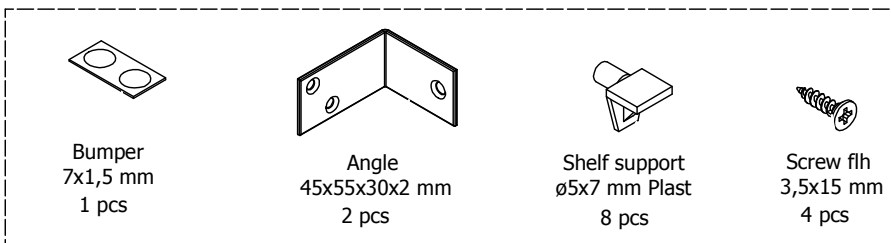

BP00205-BP00250