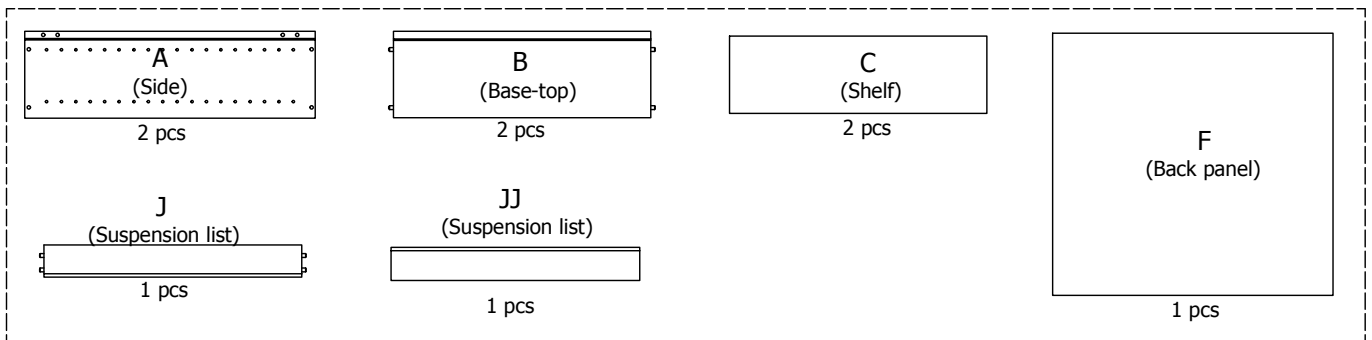

L06460

60 cm

**kvik**

**DBO6450**

Check out easy  
mounting of you bath

BO64,\*\*\*,150 / 176

BP00429  
Hinge  
3 pcs

BP00429  
Mounting plate  
3 pcs