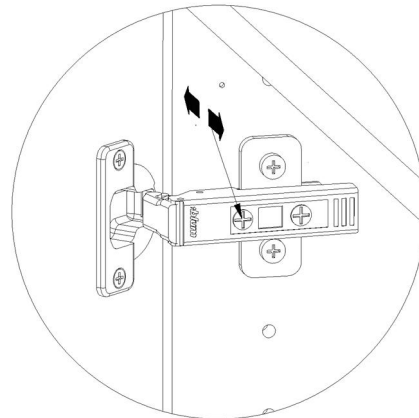

Adjustment

Installation, please read instruction SV12224

	SV12224
How to wall mount a cabinet. ...	
19-12-2019 / 1a	1 / 7