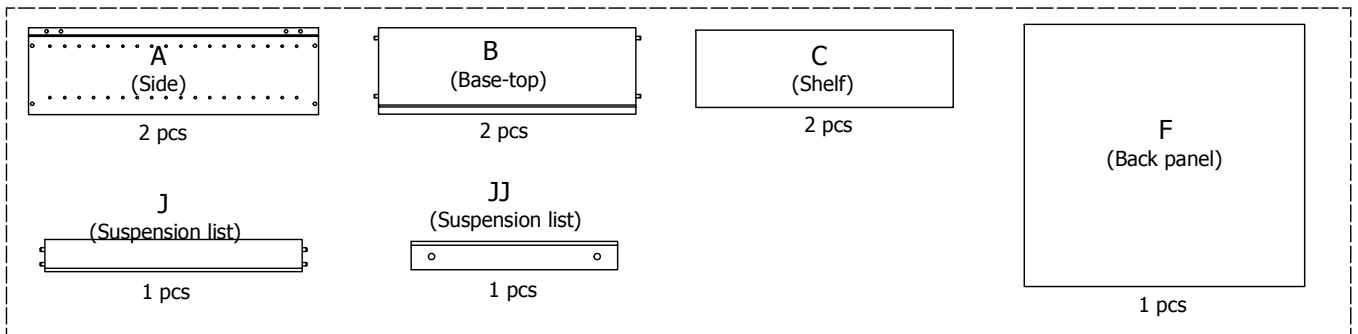

L06160

60 cm

kvik 

Check out easy
mounting of you bath

DBO6434

BO64,*,150 / 176**

BP00205-BP00250-BP11400

FIG. 1