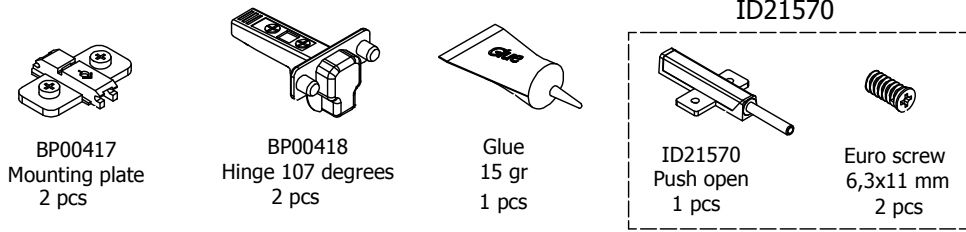

L06160

60 cm

kvik 

Check out easy
mounting of you bath

DBO6434

BO64,*,150 / 176**

BP00205-BP00250-BP11400

FIG. 1