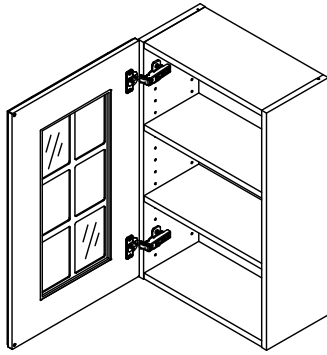

L06153,138

50 cm

L06163,138

60 cm

OR

L06142,152

40 cm

L06152,152

50 cm

L06162,152

60 cm

**kvik** 

Check out easy  
mounting of you bath

**DBO6432**

**BO64,\*\*\*,150**

**BP00418**  
Hinge 107 degrees  
2 pcs