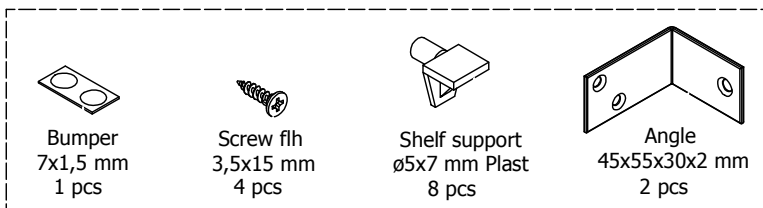

FIG. 1

BP00205-BP00250