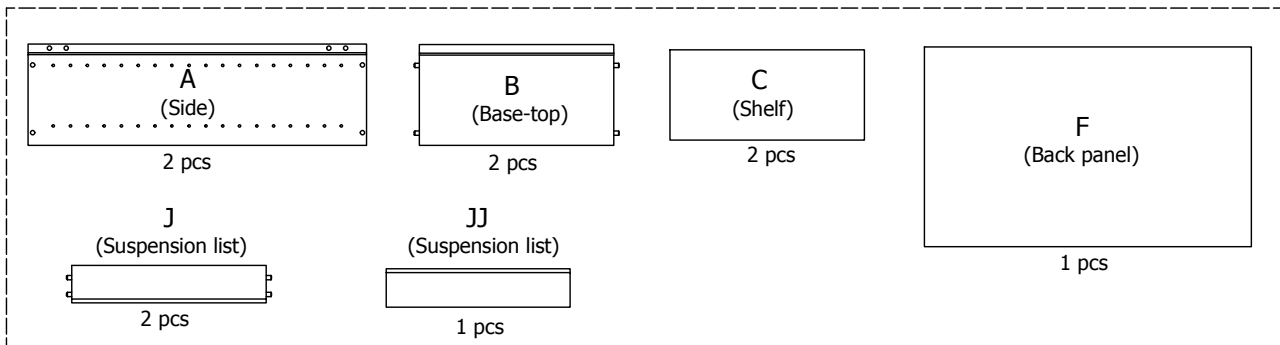

50 cm

L06162,152

60 cm

**kvik** 

Check out easy  
mounting of you bath

**DBO6432**

**BO64,\*\*\*,150**

**BP00418**  
Hinge 107 degrees  
2 pcs