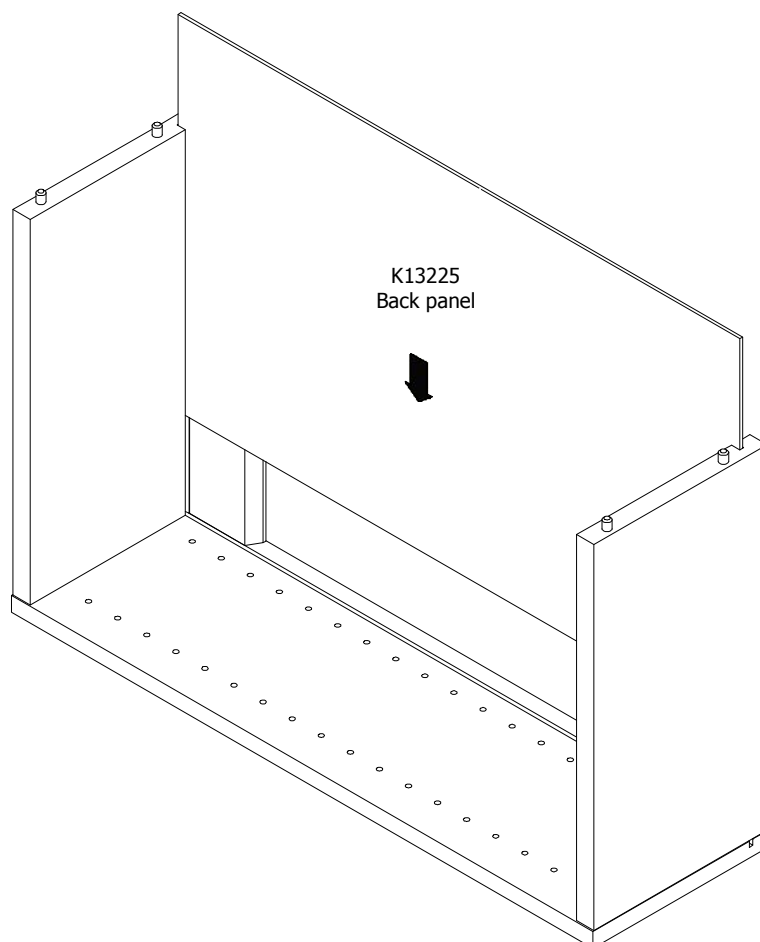

kvik 

MDBO6410,040

BO63,040,000/BO64,040,***

Hinge
107 degrees
2 pcs

Mounting
plate
2 pcs

BP00205-BP00250-BP00028

FIG. 1

FIG. 2