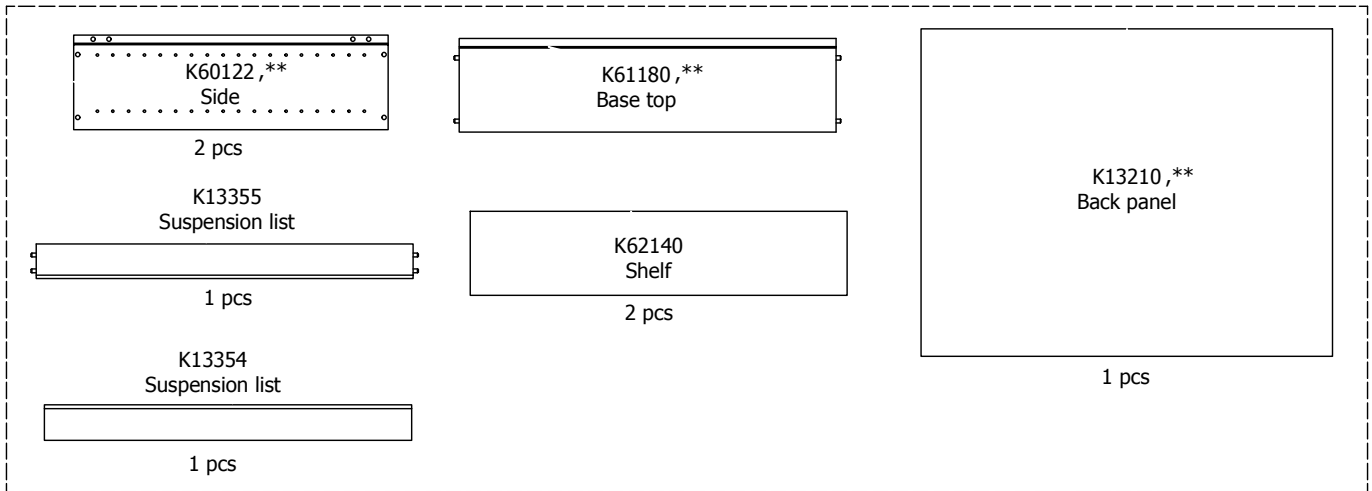

kvik

DBO6410

Check out easy
mounting of you bath

Front without integrated handle

80 cm

Front with integrated handle

80 cm

kvik

Check out easy
mounting of you bath

DBO6410

BO64,080,150 / 176

BP00418
Hinge 107 degrees
4 pcs

BP00417
Mounting plate
4 pcs

Glue
15 gr
1 pcs

BP00205-BP00250

FIG. 1