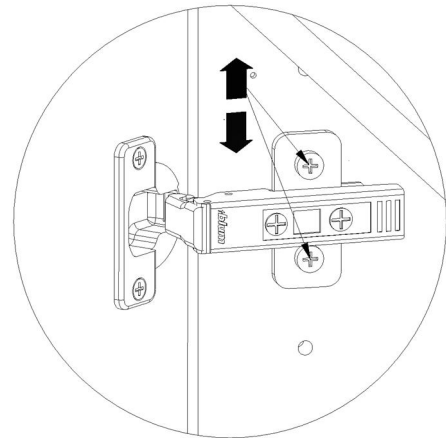

kvik

DBO6410

Check out easy
mounting of you bath

Front without integrated handle

80 cm

Front with integrated handle

80 cm

kvik

FIG. 2

FIG. 3

FIG. 4

FIG.
5

FIG.
6

FIG. 7

FIG. 8

FIG. 9

Left

Right

Adjustment

Installation, please read instruction SV12224