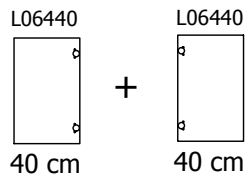

kvik

DBO6410

Check out easy
mounting of you bath

Front without integrated handle

80 cm

Front with integrated handle

80 cm

kvik