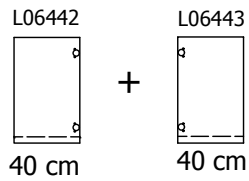

kvik

DBO6410

Check out easy
mounting of you bath

Front without integrated handle

80 cm

Front with integrated handle

80 cm

kvik