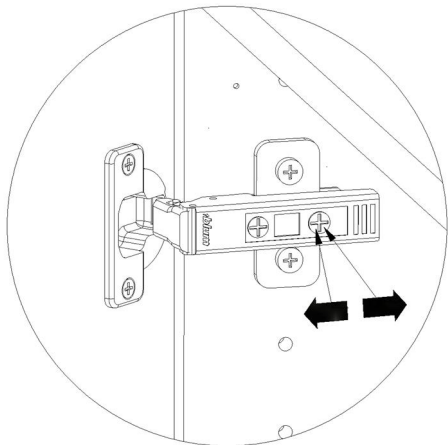

kvik

DBO6410

Check out easy
mounting of you bath

Front without integrated handle

80 cm

Front with integrated handle

80 cm

kvik

FIG. 2

FIG. 3

FIG. 4

FIG.
5

FIG.
6

FIG. 7

FIG. 8

FIG. 9

Left

Right

Adjustment

Installation, please read instruction SV12224