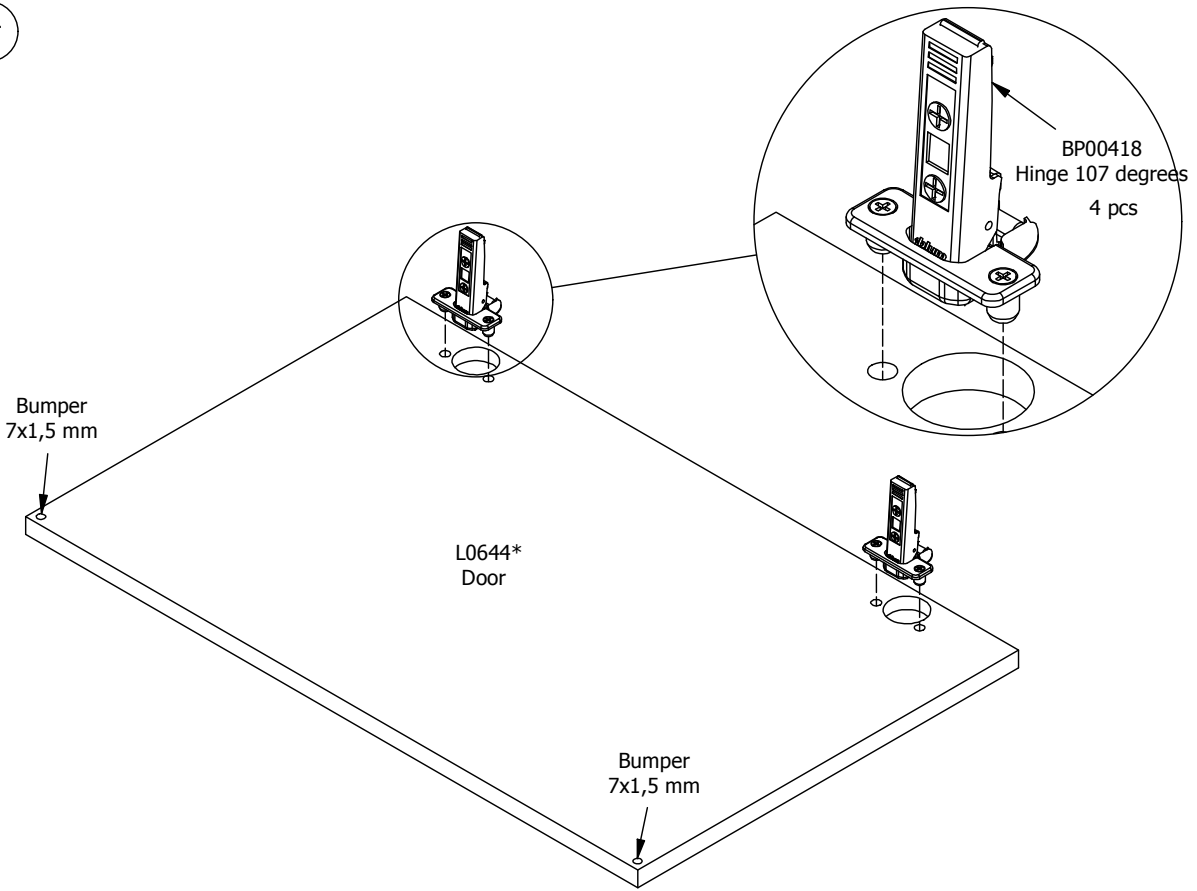

Check out easy
mounting of you bath

DBO6410

BO64,080,150 / 176

BP00418
Hinge 107 degrees
4 pcs

BP00417
Mounting plate
4 pcs

Glue
15 gr
1 pcs

BP00205-BP00250

FIG. 1

FIG. 2

FIG. 3

FIG. 4

FIG.
5

FIG.
6

FIG. 7

FIG. 8

FIG. 9

Left

Right

Adjustment

Installation, please read instruction SV12224