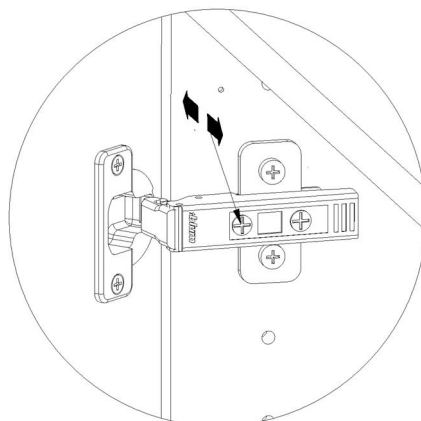

kvik

DBO6410

Check out easy
mounting of you bath

Front without integrated handle

80 cm

Front with integrated handle

80 cm

kvik

FIG. 2

FIG. 3

FIG. 4

FIG.
5

FIG.
6

FIG. 7

FIG. 8

FIG. 9

Left

Right

Adjustment

Installation, please read instruction SV12224