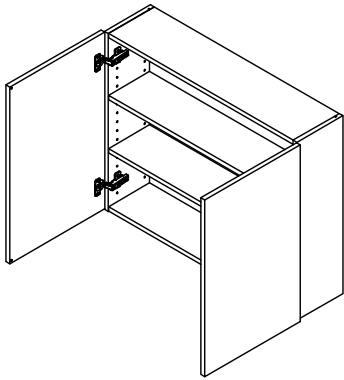

kvik

DBO6410

Check out easy
mounting of you bath

Front without integrated handle

80 cm

Front with integrated handle

80 cm

kvik

Check out easy
mounting of you bath

DBO6410

BO64,080,150 / 176

BP00418
Hinge 107 degrees
4 pcs

BP00417
Mounting plate
4 pcs

Glue
15 gr
1 pcs

BP00205-BP00250

FIG. 1