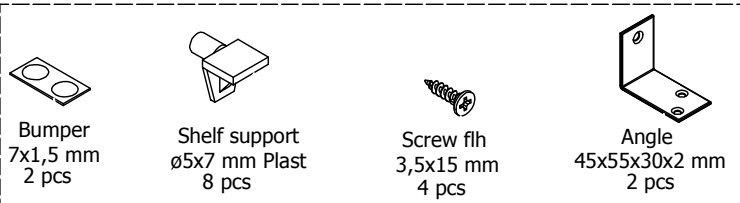

Check out easy
mounting of you bath

DBO6410

BO64,080,150 / 176

BP00418
Hinge 107 degrees
4 pcs

BP00417
Mounting plate
4 pcs

Glue
15 gr
1 pcs

BP00205-BP00250

FIG. 1