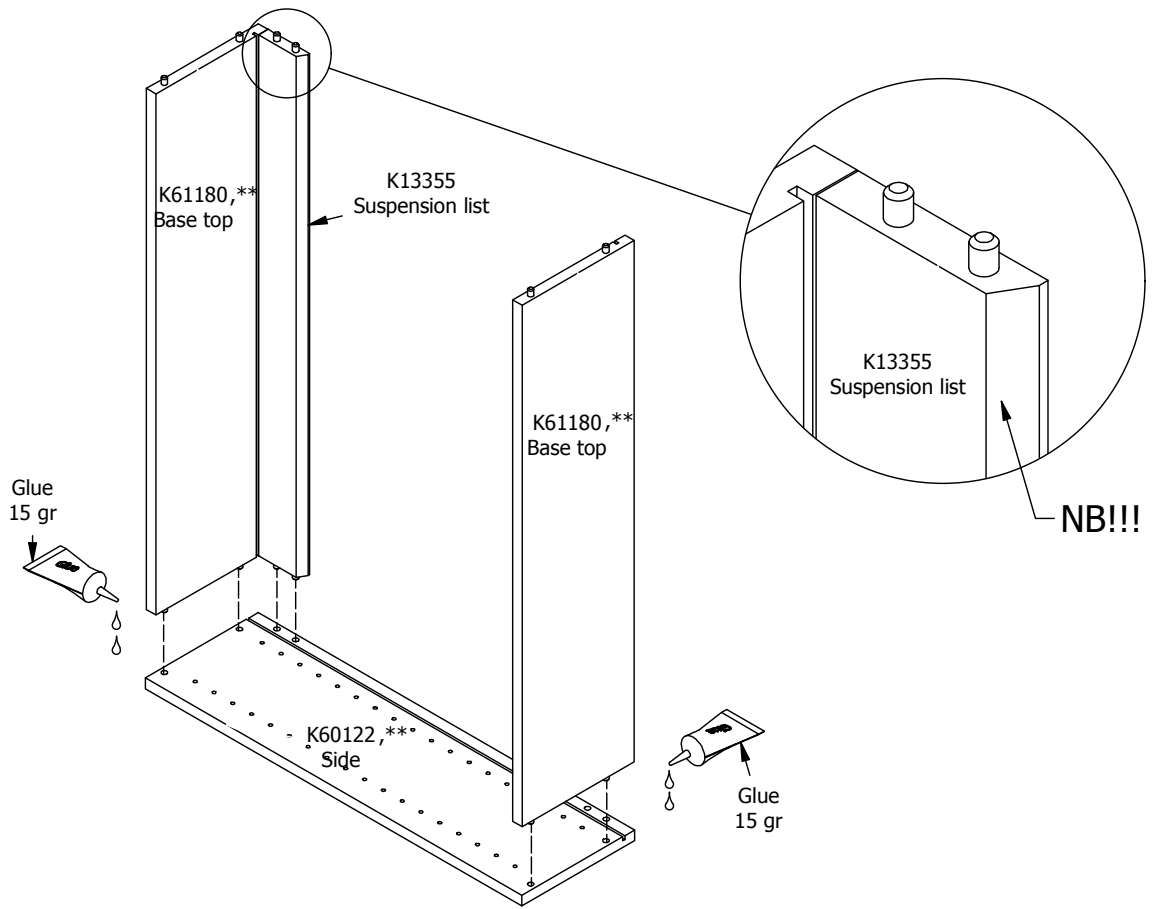

kvik

DBO6410

Check out easy
mounting of you bath

Front without integrated handle

80 cm

Front with integrated handle

80 cm

kvik

Check out easy
mounting of you bath

DBO6410

BO64,080,150 / 176

BP00418
Hinge 107 degrees
4 pcs

BP00417
Mounting plate
4 pcs

Glue
15 gr
1 pcs

BP00205-BP00250

FIG. 1