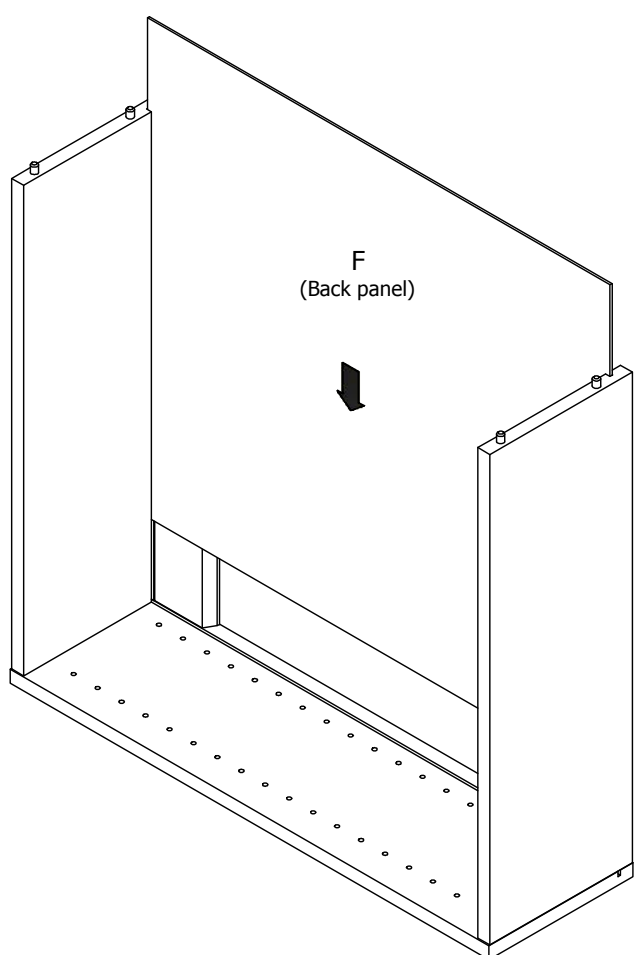

BO64,\*\*\*,150 / 176

BP00418  
Hinge 107 degrees  
2 pcs

BP00417  
Mounting plate  
2 pcs

Glue  
15 gr  
1 pcs

BP00205-BP00250

FIG. 1

FIG. 2

FIG. 3