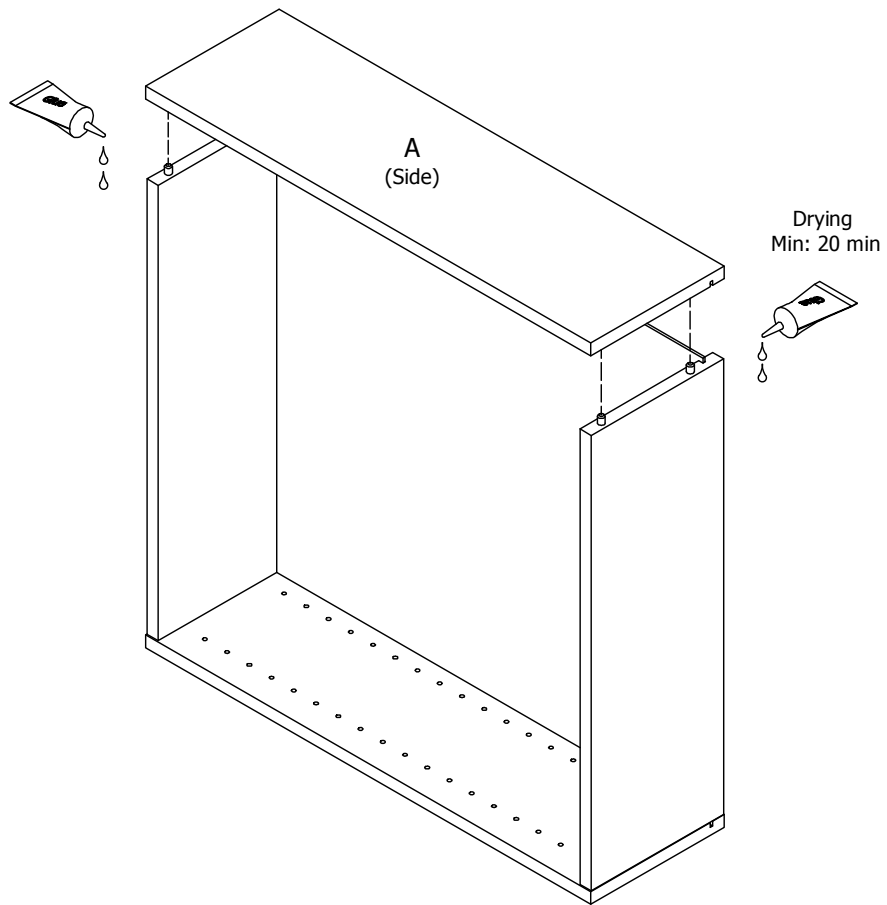

**kvik** 

**DBO6410**

Check out easy  
mounting of you bath

Front without integrated handle

Front with integrated handle

**kvik**

Check out easy  
mounting of you bath

**DBO6410**

BO64,\*\*\*,150 / 176

BP00418  
Hinge 107 degrees  
2 pcs

BP00417  
Mounting plate  
2 pcs

Glue  
15 gr  
1 pcs

BP00205-BP00250

FIG. 1

FIG. 2

FIG. 3