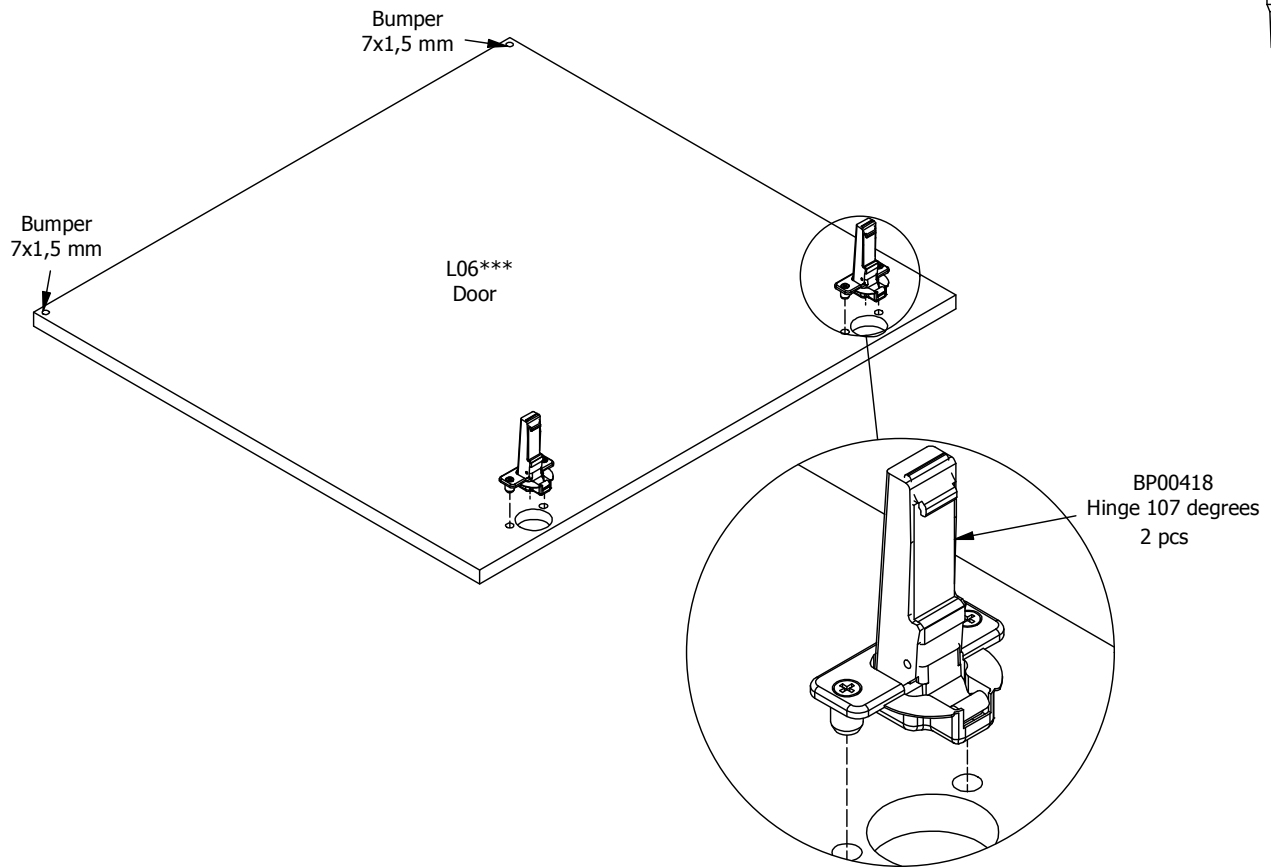

BO64,\*\*\*,150 / 176

BP00418  
Hinge 107 degrees  
2 pcs

BP00417  
Mounting plate  
2 pcs

Glue  
15 gr  
1 pcs

BP00205-BP00250

FIG. 1

FIG. 2

FIG. 3

FIG. 4

FIG. 5

FIG. 6

FIG. 7

FIG. 8

FIG. 9

---

Installation, please read instruction SV12224