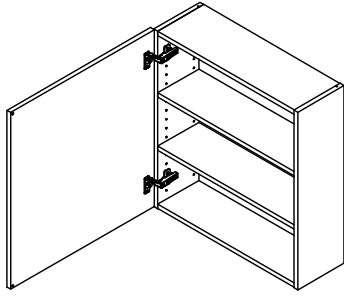

**kvik** 

**DBO6410**

Check out easy  
mounting of you bath

Front without integrated handle

Front with integrated handle

**kvik**

Check out easy  
mounting of you bath

**DBO6410**

BO64,\*\*\*,150 / 176

BP00418  
Hinge 107 degrees  
2 pcs

BP00417  
Mounting plate  
2 pcs

Glue  
15 gr  
1 pcs

BP00205-BP00250

FIG. 1

FIG. 2

FIG. 3