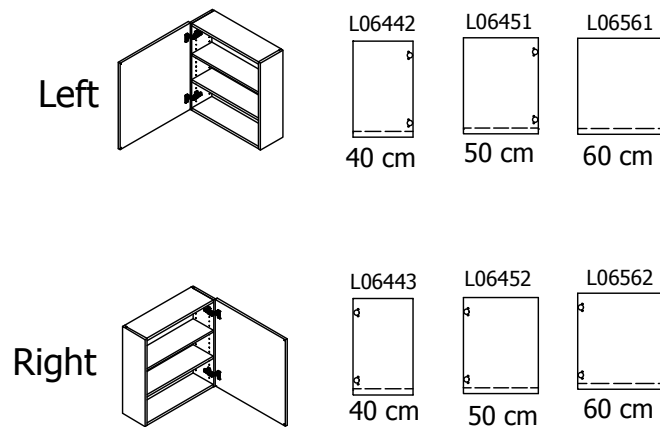

**kvik** 

**DBO6410**

Check out easy  
mounting of you bath

Front without integrated handle

Front with integrated handle

**kvik**

Check out easy  
mounting of you bath

**DBO6410**

BO64,\*\*\*,150 / 176

BP00418  
Hinge 107 degrees  
2 pcs

BP00417  
Mounting plate  
2 pcs

Glue  
15 gr  
1 pcs

BP00205-BP00250

FIG. 1

FIG. 2

FIG. 3