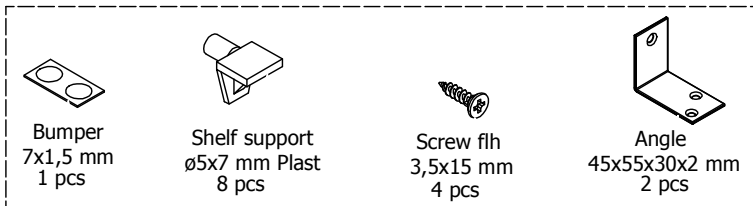

BO64,\*\*\*,150 / 176

BP00418  
Hinge 107 degrees  
2 pcs

BP00417  
Mounting plate  
2 pcs

Glue  
15 gr  
1 pcs

BP00205-BP00250

FIG. 1

FIG. 2

FIG. 3