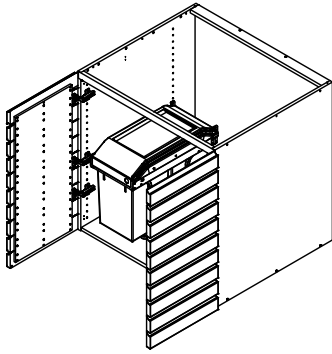

40 cm

40 cm

100 cm

L08050V,Cima

L08050H,Cima

+

50 cm

50 cm

**kvik** 

Check out easy  
mounting of your kitchen

**CU957,080-100**

Sink cut out

DU85,\*\*\*,176

B9169

BP00004-BP01905

FIG. 1 Side Left