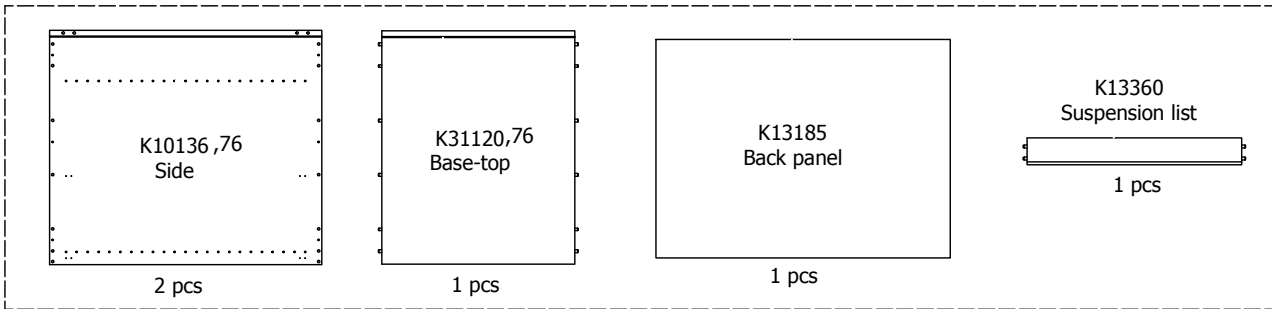

kvik 

Check out easy
mounting of your kitchen

CU957,060

Sink cut out

Left

L08060V,Cima

60 cm

Right

L08060H,Cima

60 cm

kvik 

Check out easy
mounting of your kitchen

CU957,060

Sink cut out

DU85,060,176

B9169