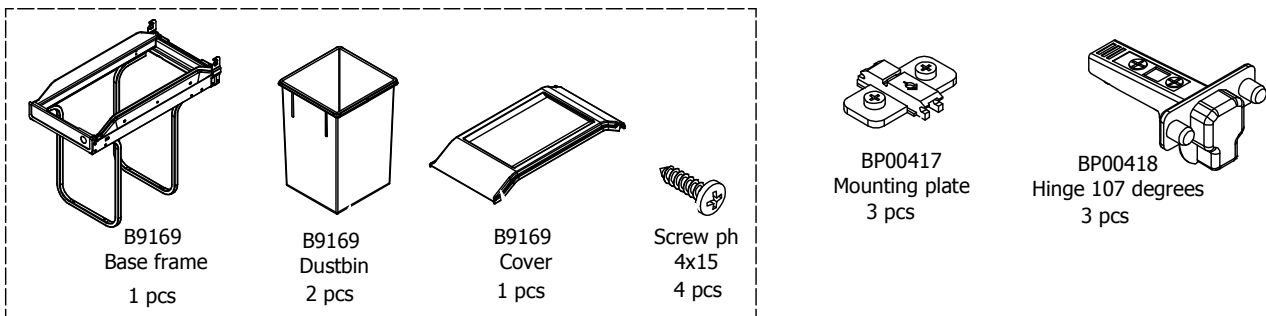

L08060H,Cima

60 cm

kvik 

Check out easy
mounting of your kitchen

CU957,060

Sink cut out

DU85,060,176

B9169

BP00004-BP01905

FIG. 1 Side Left

FIG. 2 Side Right

FIG. 3

FIG. 4

FIG. 5

FIG. 6

FIG. 7