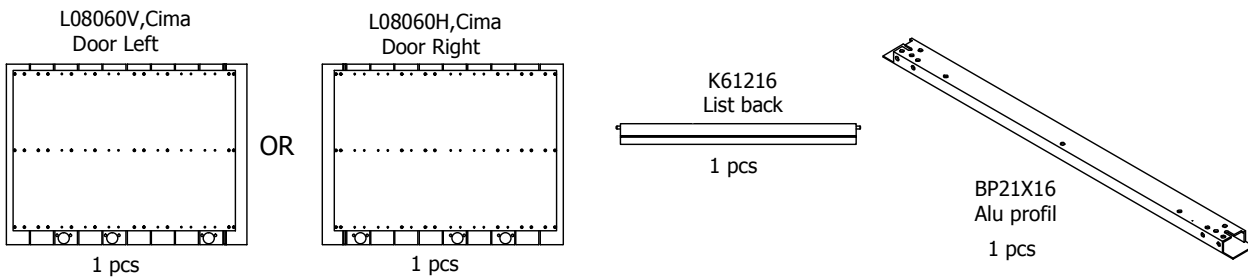

L08060H,Cima

60 cm

kvik 

Check out easy
mounting of your kitchen

CU957,060

Sink cut out

DU85,060,176

B9169