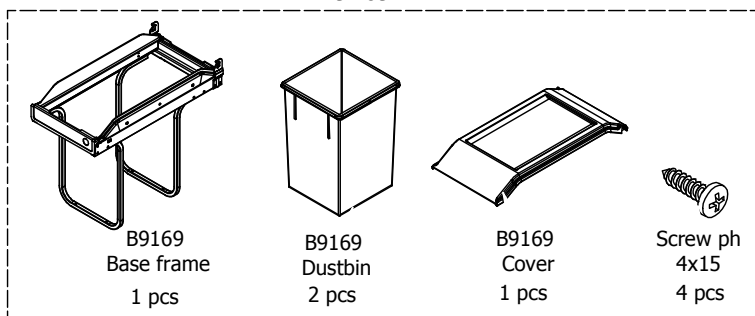

CU956,080-100

Check out easy
mounting of your kitchen

DU85,***,176

1 pcs

1 pcs

BP00417
Mounting plate
6 pcs

BP00418
Hinge 107 degrees
6 pcs

B9169