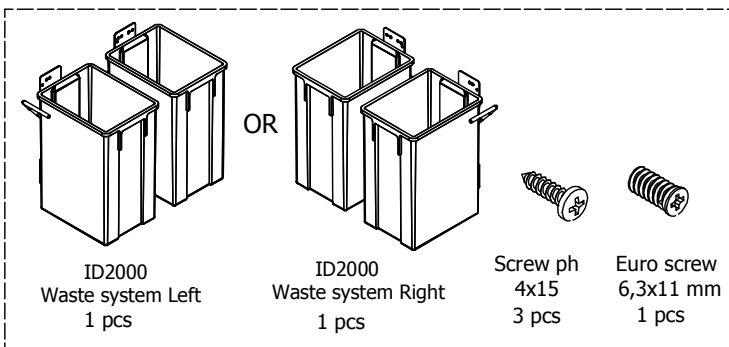

L08060H,Cima

60 cm

kvik 

Check out easy
mounting of your kitchen

CU955,060

Sink cut out

DU85,060,176

OR

ID20000

BP00004-BP01905

FIG. 1 Side Left

FIG. 2 Side Right

FIG. 3

FIG. 4

FIG. 5

FIG. 6