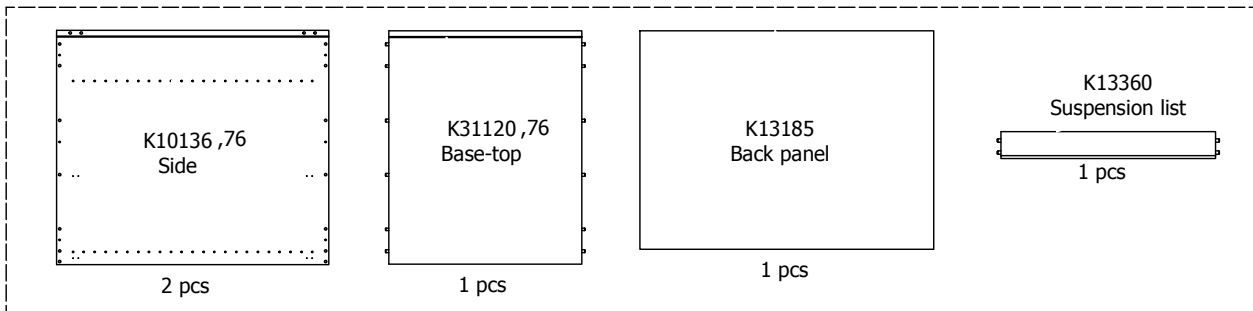

L08060H,Cima

60 cm

kvik 

Check out easy
mounting of your kitchen

CU955,060

Sink cut out

DU85,060,176

OR

ID20000

BP00004-BP01905

FIG. 1 Side Left

FIG. 2 Side Right

FIG. 3

FIG. 4

FIG. 5

FIG. 6