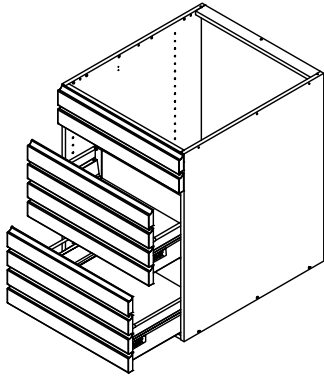

L03280,Cima

L03260,Cima

L03280,Cima

60 cm

80 cm

kvik

Check out easy  
mounting of your kitchen

CU948

Sink cut out

DU85,\*\*\*,176

BP00003-BP01905-BP00340

FIG. 1 Side Left

FIG. 2 Side Right

FIG. 3 Side Left

FIG. 4 Side Right

FIG. 5