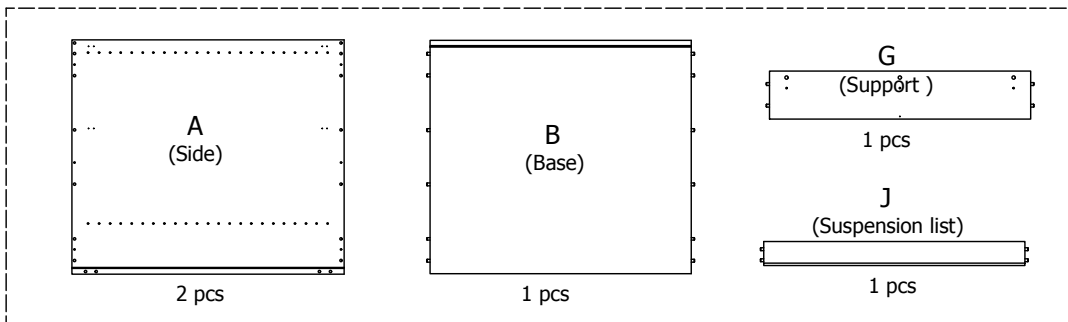

kvik

CU926

Check out easy
mounting of your kitchen

DU85,***,000 / 176