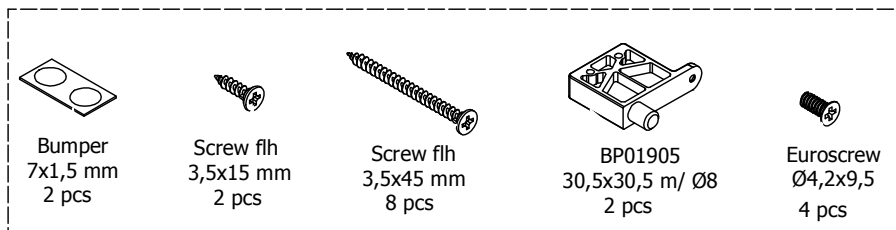

kvik

Check out easy  
mounting of your kitchen

CU905,080

Sink cut out

80 cm

L08040V,Cima

40 cm

L08040H,Cima

40 cm

+

**kvik** 

**CU905,080**

Check out easy  
mounting of your kitchen

Sink cut out

**DU85,080,176**

**BP00004-BP01905**

FIG. 1 Side Left

FIG. 2 Side Right

FIG. 3

FIG. 4

FIG. 5

FIG. 6

FIG. 7

Euroscrew  
Ø4,2x9,5  
4 pcs