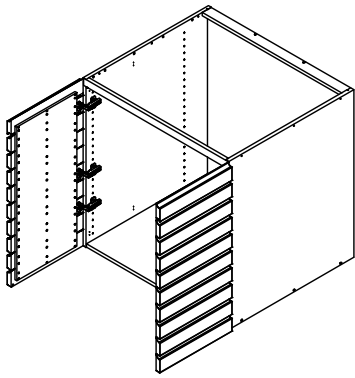

kvik

Check out easy  
mounting of your kitchen

CU905,080

Sink cut out

80 cm

L08040V,Cima

40 cm

L08040H,Cima

40 cm

+

**kvik** 

**CU905,080**

Check out easy  
mounting of your kitchen

Sink cut out

**DU85,080,176**

**BP00004-BP01905**