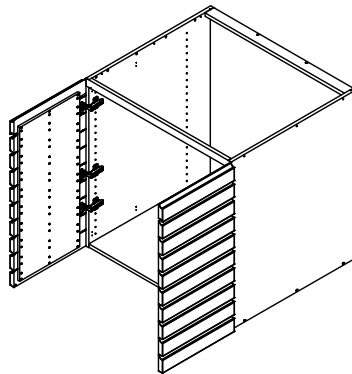

kvik

Check out easy  
mounting of your kitchen

CU905,080

Sink cut out

80 cm

L08040V,Cima

40 cm

L08040H,Cima

40 cm

+

**kvik** 

**CU905,080**

Check out easy  
mounting of your kitchen

Sink cut out

**DU85,080,176**

**BP00004-BP01905**