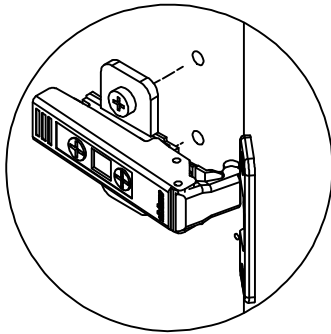

FIG. 9

Left

Right

Adjustment