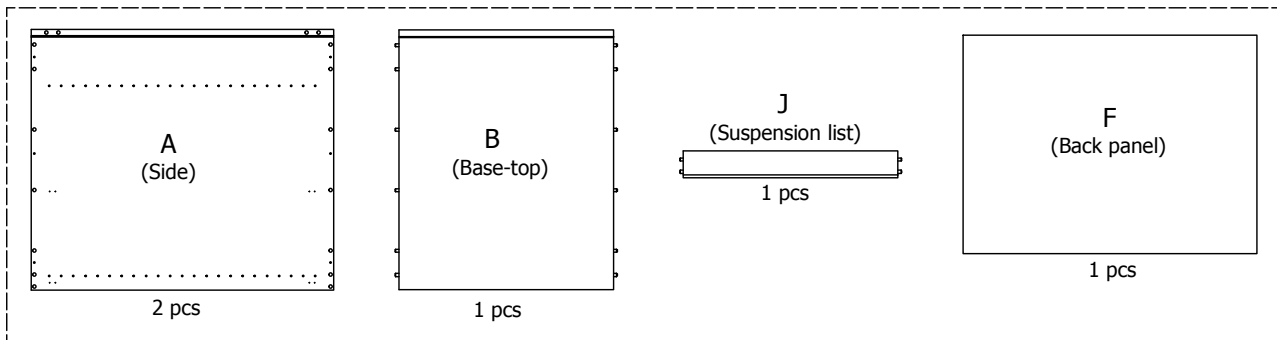

Check out easy
mounting of your kitchen

Sink cut out

DU85,***,000 / 176

FIG. 1 Side Left

FIG. 2 Side Right

FIG. 3

FIG. 4

FIG. 5