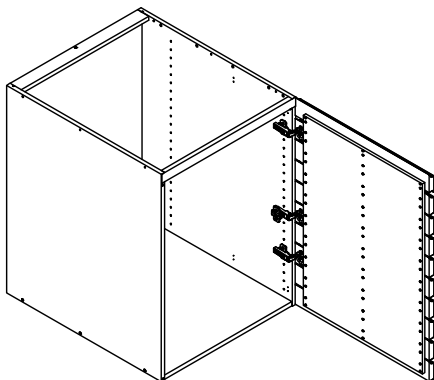

kvik

Check out easy
mounting of your kitchen

CU905,050-060

Sink cut out

Left

L08050V,Cima

50 cm

L08060V,Cima

60 cm

Right

L08050H,Cima

50 cm

L08060H,Cima

60 cm

kvik 

CU905,050-060