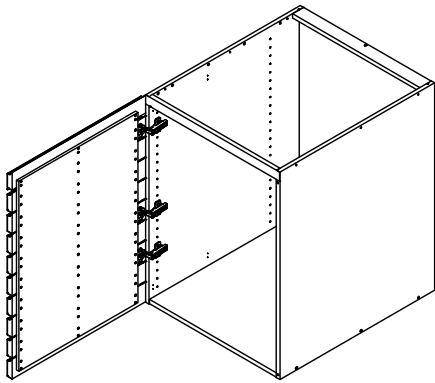

kvik

Check out easy
mounting of your kitchen

CU905,050-060

Sink cut out

Left

L08050V,Cima

50 cm

L08060V,Cima

60 cm

Right

L08050H,Cima

50 cm

L08060H,Cima

60 cm

kvik 

CU905,050-060