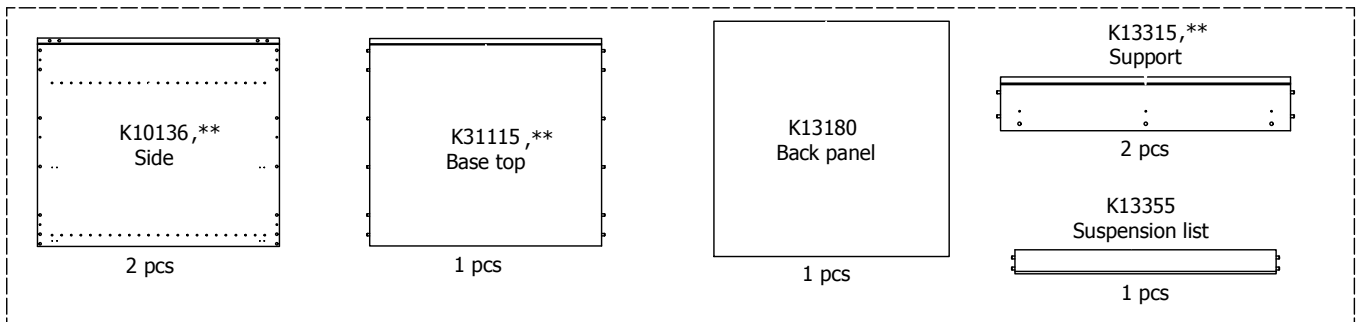

+

**kvik** 

Check out easy  
mounting of your kitchen

**CU904,080**

DU85,080,176

L08040V,Cima  
Door Left

1 pcs

L08040H,Cima  
Door Right