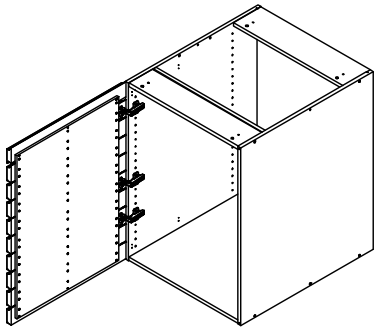

Right

L08050H,Cima

50 cm

L08060H,Cima

60 cm

kvik 

CU904,050-060

Check out easy
mounting of your kitchen

DU85,*,176**

L080*0V,Cima
Door Left

1 pcs

OR

L080*0H,Cima
Door Right

1 pcs

BP00418
Hinge 107 degrees
3 pcs

BP00417
Mounting plate
3 pcs