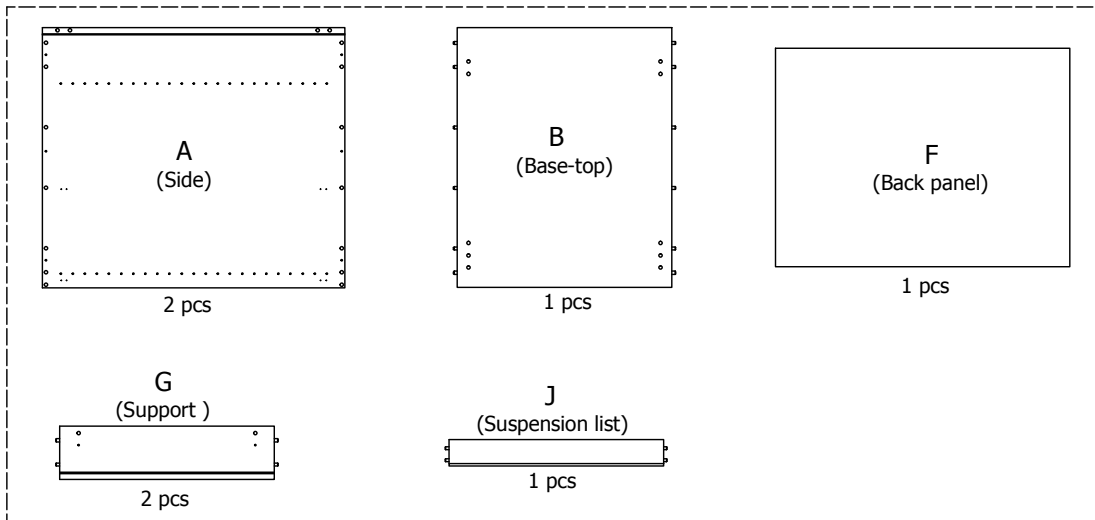

Right

L08050H,Cima

50 cm

L08060H,Cima

60 cm

kvik 

CU904,050-060

Check out easy
mounting of your kitchen

DU85,*,176**

L080*0V,Cima
Door Left

1 pcs

OR

L080*0H,Cima
Door Right

1 pcs

BP00418
Hinge 107 degrees
3 pcs

BP00417
Mounting plate
3 pcs

Left

Right

Adjustment