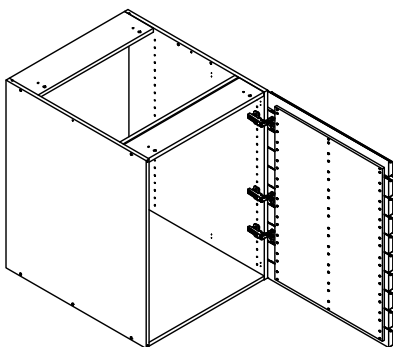

kvik

Check out easy
mounting of your kitchen

CU904,050-060

Left

L08050V,Cima

50 cm

L08060V,Cima

60 cm

Right

L08050H,Cima

50 cm

L08060H,Cima

60 cm

kvik 

CU904,050-060

Check out easy
mounting of your kitchen

DU85,*,176**

L080*0V,Cima
Door Left

1 pcs

OR

L080*0H,Cima
Door Right

1 pcs

BP00418
Hinge 107 degrees
3 pcs

BP00417
Mounting plate
3 pcs