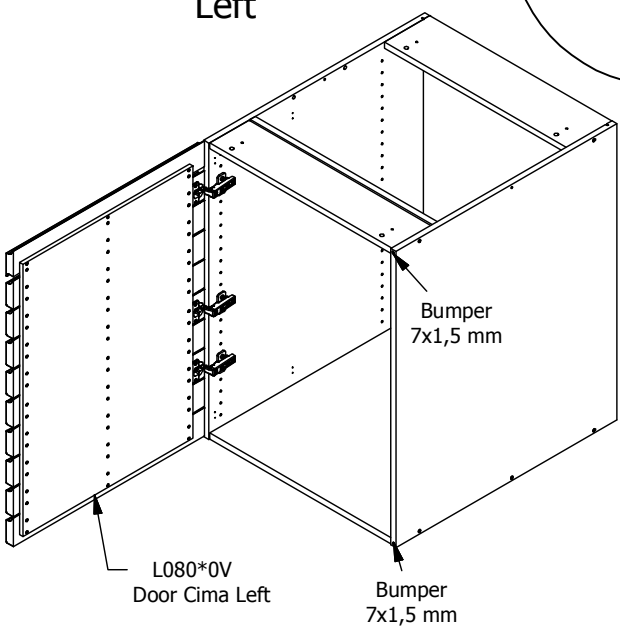

DU85,*,176**

L080*0V,Cima
Door Left

1 pcs

OR

L080*0H,Cima
Door Right

1 pcs

BP00418
Hinge 107 degrees
3 pcs

BP00417
Mounting plate
3 pcs

Left

Right

Adjustment