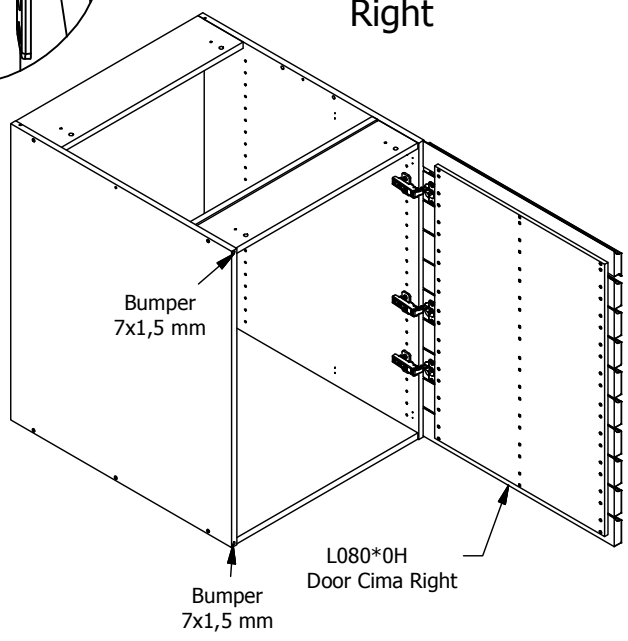

DU85,*,176**

L080*0V,Cima
Door Left

1 pcs

OR

L080*0H,Cima
Door Right

1 pcs

BP00418
Hinge 107 degrees
3 pcs

BP00417
Mounting plate
3 pcs

Left

Right

Adjustment