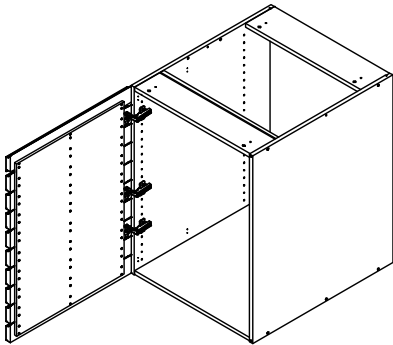

kvik

Check out easy
mounting of your kitchen

CU904,050-060

Left

L08050V,Cima

50 cm

L08060V,Cima

60 cm

Right

L08050H,Cima

50 cm

L08060H,Cima

60 cm

kvik 

CU904,050-060

Check out easy
mounting of your kitchen

DU85,*,176**

L080*0V,Cima
Door Left

1 pcs

OR

L080*0H,Cima
Door Right

1 pcs

BP00418
Hinge 107 degrees
3 pcs

BP00417
Mounting plate
3 pcs