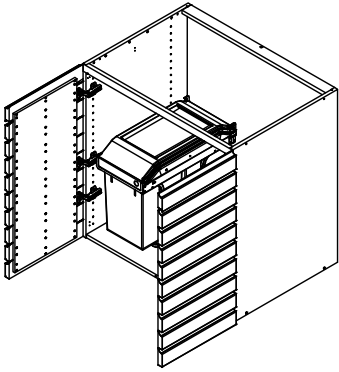

+

40 cm

100 cm

L08050V,Cima

L08050H,Cima

50 cm

+

50 cm

**kvik** 

Check out easy  
mounting of your kitchen

**CU892,080-100**

Sink cut out

DU80,\*\*\*,176

B9169

BP00003-BP01905

FIG. 1 Side Left