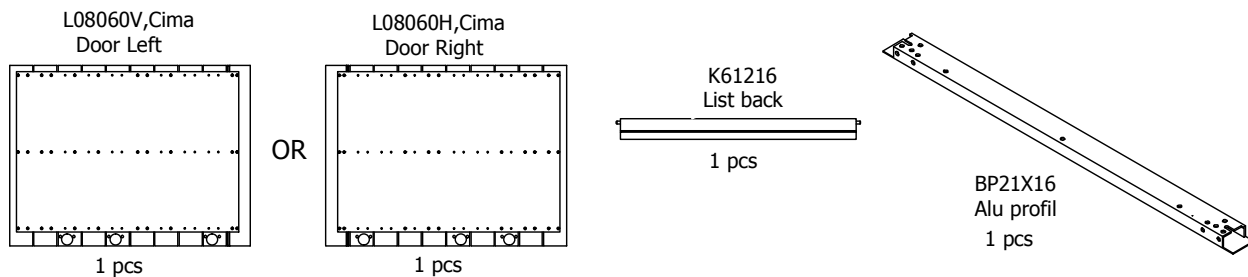

L08060H,Cima

60 cm

kvik

Check out easy
mounting of your kitchen

CU892,060

Sink cut out

DU80,060,176

B9169

BP00003-BP01905

FIG. 1 Side Left

FIG. 2 Side Right

FIG. 3

FIG. 4

FIG. 5

FIG. 6

FIG. 7