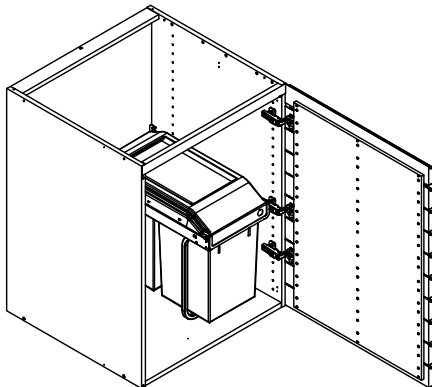

kvik

Check out easy
mounting of your kitchen

CU892,060

Sink cut out

Left

L08060V,Cima

60 cm

Right

L08060H,Cima

60 cm

kvik

Check out easy
mounting of your kitchen

CU892,060

Sink cut out

DU80,060,176

B9169