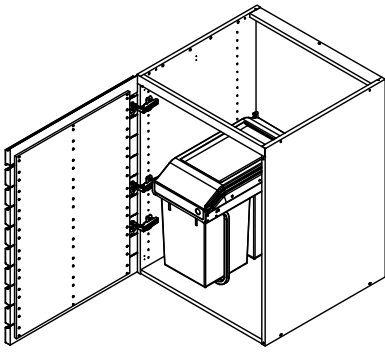

kvik

Check out easy
mounting of your kitchen

CU892,060

Sink cut out

Left

L08060V,Cima

60 cm

Right

L08060H,Cima

60 cm

kvik

Check out easy
mounting of your kitchen

CU892,060

Sink cut out

DU80,060,176

B9169