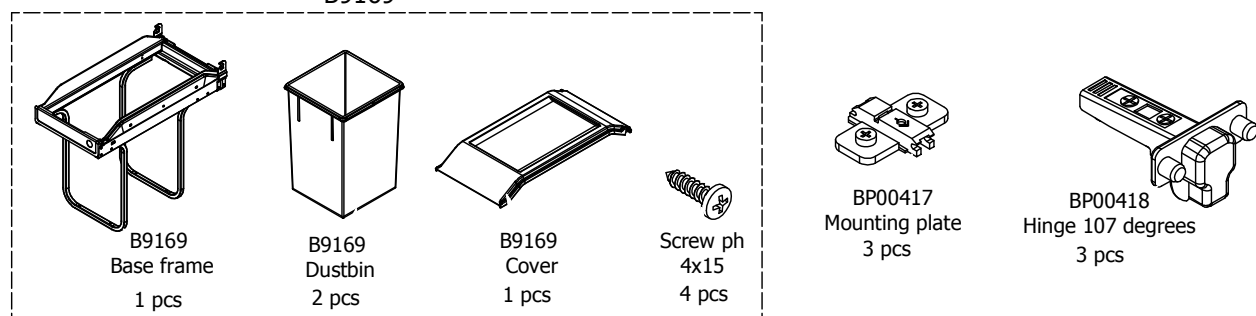

L08060H,Cima

60 cm

kvik

Check out easy
mounting of your kitchen

CU892,060

Sink cut out

DU80,060,176

B9169

BP00003-BP01905

FIG. 1 Side Left

FIG. 2 Side Right

FIG. 3

FIG. 4

FIG. 5

FIG. 6

FIG. 7