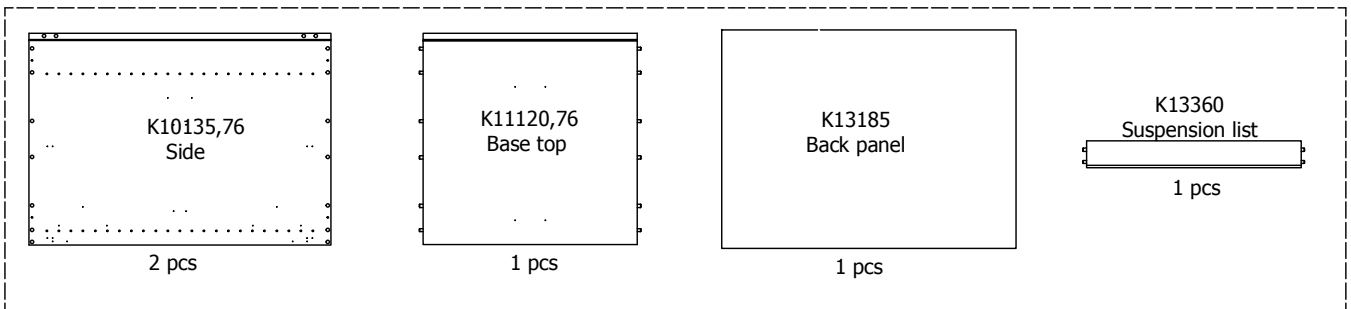

L08060H,Cima

60 cm

kvik

Check out easy
mounting of your kitchen

CU892,060

Sink cut out

DU80,060,176

B9169