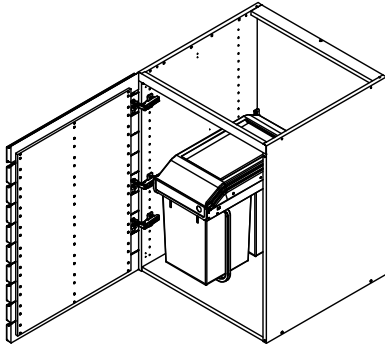

kvik

Check out easy
mounting of your kitchen

CU892,060

Sink cut out

Left

L08060V,Cima

60 cm

Right

L08060H,Cima

60 cm

kvik

Check out easy
mounting of your kitchen

CU892,060

Sink cut out

DU80,060,176

B9169