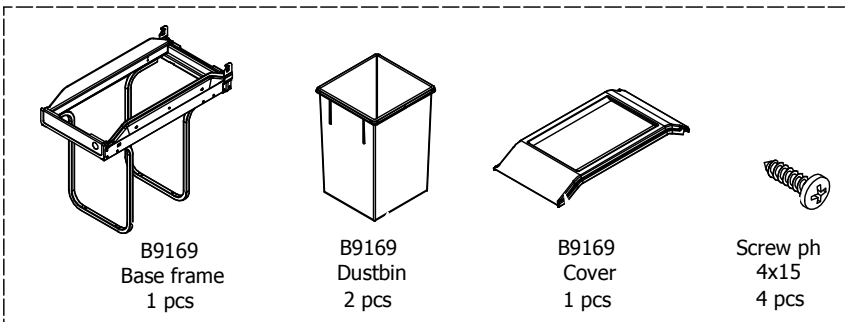

DU80,***,176

L080*0V,Cima
Door Left

1 pcs

L080*0H,Cima
Door Right

1 pcs

BP00417
Mounting plate
6 pcs

BP00418
Hinge 107 degrees
6 pcs

B9169