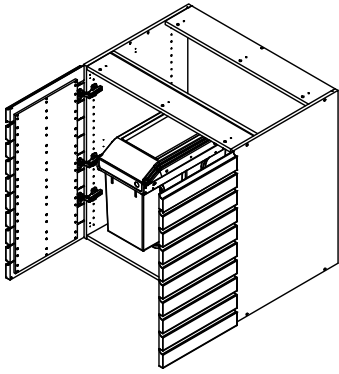

100 cm

L08050V,Cima

50 cm

L08050H,Cima

50 cm

kvik 

CU891,080-100

Check out easy
mounting of your kitchen

DU80,***,176

L080*0V,Cima
Door Left

1 pcs

L080*0H,Cima
Door Right

1 pcs

BP00417
Mounting plate
6 pcs

BP00418
Hinge 107 degrees
6 pcs

B9169