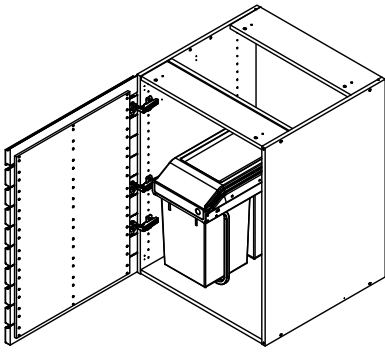

kvik

CU891,060

Check out easy
mounting of your kitchen

Left

L08060V,Cima

60 cm

Right

L08060H,Cima

60 cm

kvik 

CU891,060

Check out easy
mounting of your kitchen

DU80,060,176

 <p>K10135,76 Side</p> <p>2 pcs</p>	 <p>K11120,76 Base top</p> <p>1 pcs</p>	 <p>K13185 Back panel</p> <p>1 pcs</p>	<p>K13320 Support OR K13320,76 Support</p>  <p>2 pcs</p> <p>K13360 Suspension list</p>  <p>1 pcs</p>
---	---	---	---

L08060V,Cima
Door Left

L08060H,Cima
Door Right

OR

BP00417
Mounting plate
3 pcs

BP00418
Hinge 107 degrees
3 pcs

B9169

 <p>B9169 Base frame 1 pcs</p>	 <p>B9169 Dustbin 2 pcs</p>	 <p>B9169 Cover 1 pcs</p>	 <p>Screw ph 4x15 4 pcs</p>
--	---	---	---