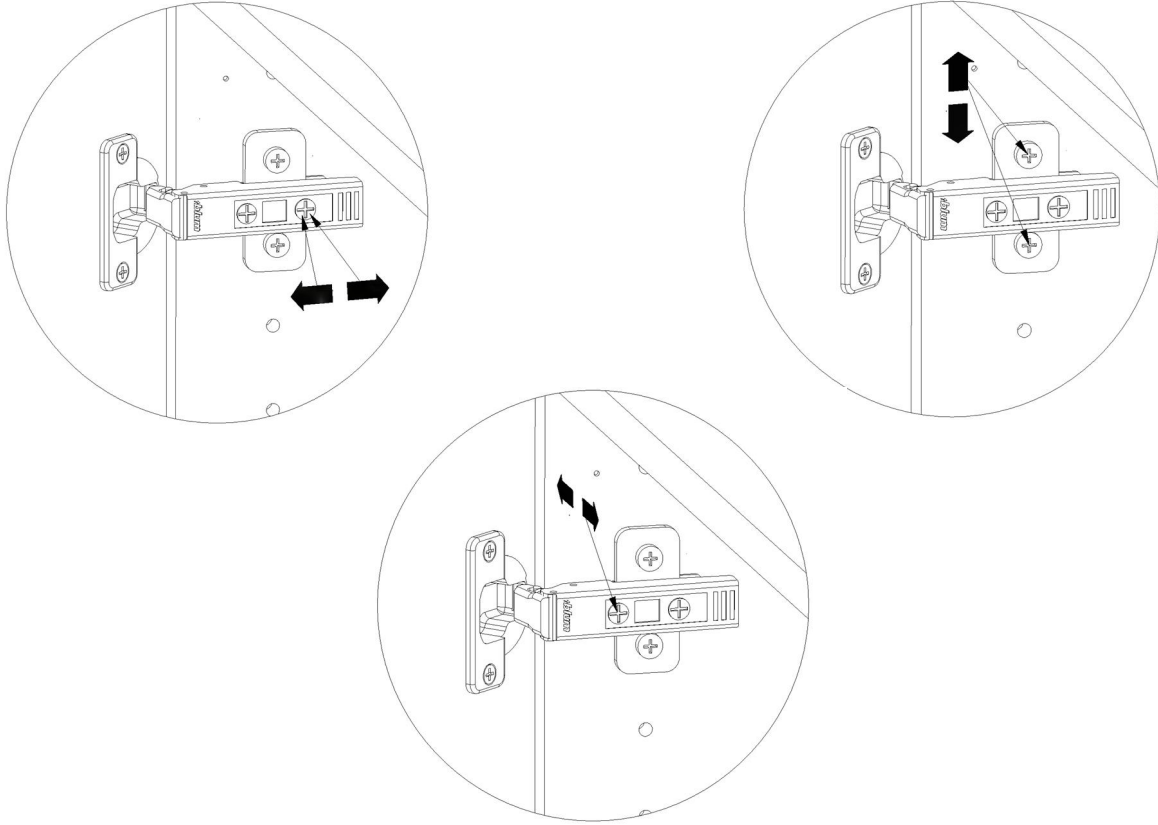

L08060V,Cima
Door Left

L08060H,Cima
Door Right

OR

BP00417
Mounting plate
3 pcs

BP00418
Hinge 107 degrees
3 pcs

B9169

 <p>B9169 Base frame 1 pcs</p>	 <p>B9169 Dustbin 2 pcs</p>	 <p>B9169 Cover 1 pcs</p>	 <p>Screw ph 4x15 4 pcs</p>
--	---	---	---

FIG. 7

FIG. 8

FIG. 9

FIG. 10

Adjustment

Warning !!!