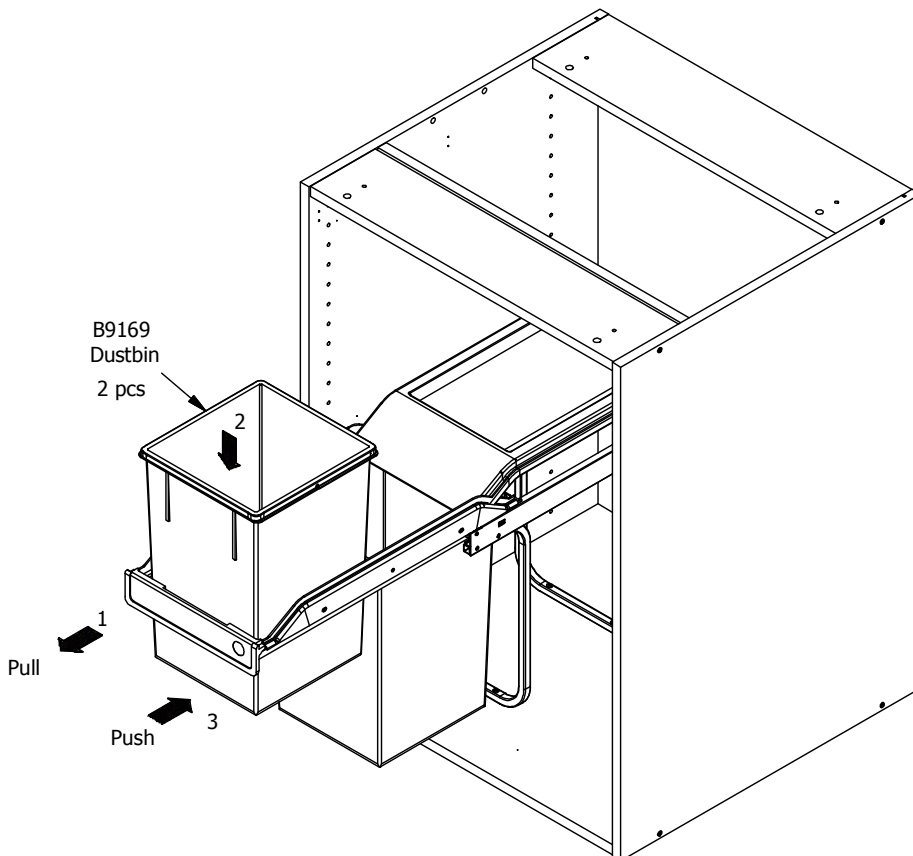

L08060V,Cima
Door Left

L08060H,Cima
Door Right

OR

BP00417
Mounting plate
3 pcs

BP00418
Hinge 107 degrees
3 pcs

B9169

 <p>B9169 Base frame 1 pcs</p>	 <p>B9169 Dustbin 2 pcs</p>	 <p>B9169 Cover 1 pcs</p>	 <p>Screw ph 4x15 4 pcs</p>
--	---	---	---

FIG. 7

FIG. 8

FIG. 9

FIG. 10

Adjustment

Warning !!!