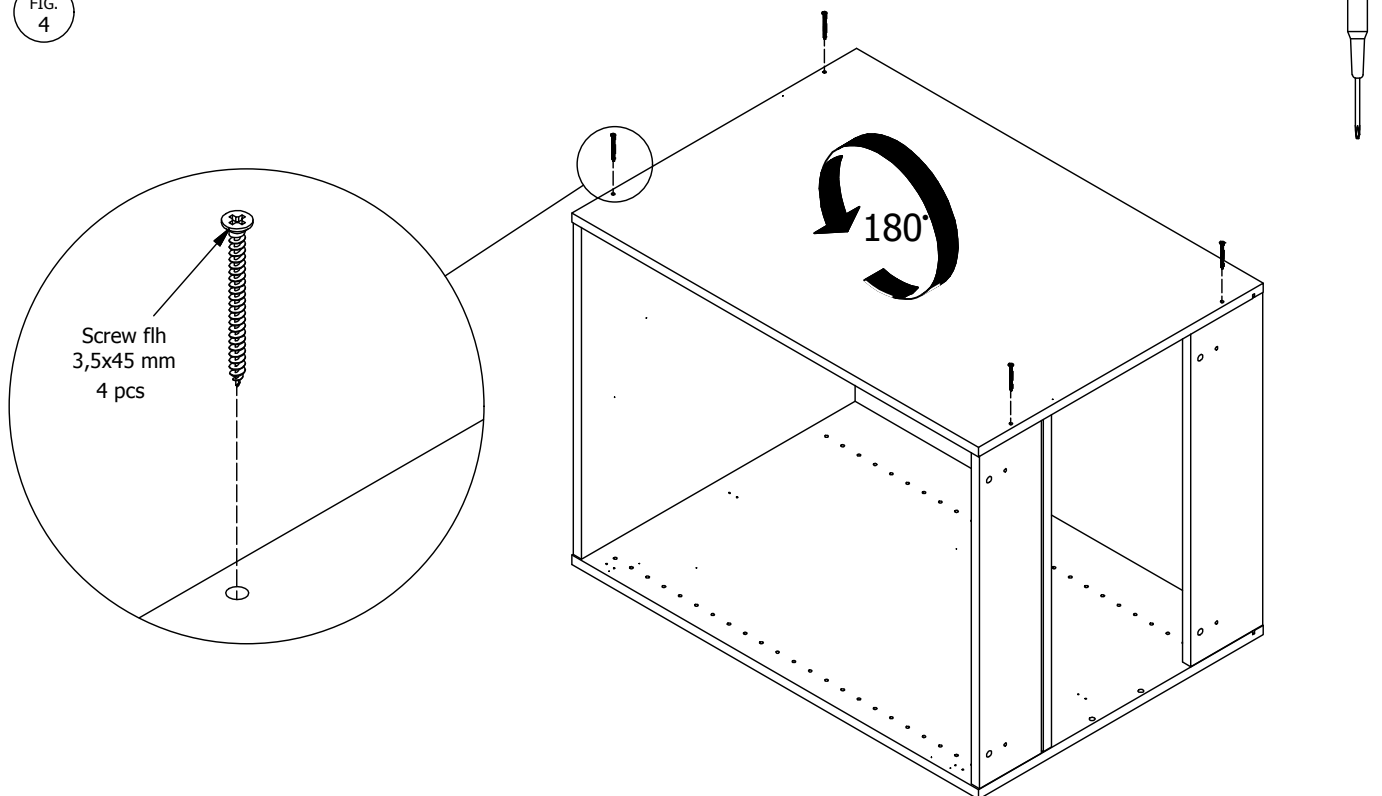

FIG. 2

FIG. 4