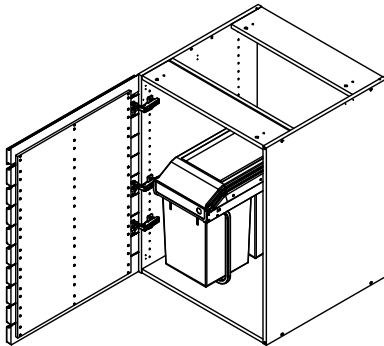

kvik

CU891,060

Check out easy
mounting of your kitchen

Left

L08060V,Cima

60 cm

Right

L08060H,Cima

60 cm

kvik 

CU891,060

Check out easy
mounting of your kitchen

DU80,060,176

 <p>K10135,76 Side</p> <p>2 pcs</p>	 <p>K11120,76 Base top</p> <p>1 pcs</p>	 <p>K13185 Back panel</p> <p>1 pcs</p>	<p>K13320 Support OR K13320,76 Support</p>  <p>2 pcs</p> <p>K13360 Suspension list</p>  <p>1 pcs</p>
---	---	---	---

L08060V,Cima
Door Left

L08060H,Cima
Door Right

OR

BP00417
Mounting plate
3 pcs

BP00418
Hinge 107 degrees
3 pcs

B9169

 <p>B9169 Base frame 1 pcs</p>	 <p>B9169 Dustbin 2 pcs</p>	 <p>B9169 Cover 1 pcs</p>	 <p>Screw ph 4x15 4 pcs</p>
--	---	---	---