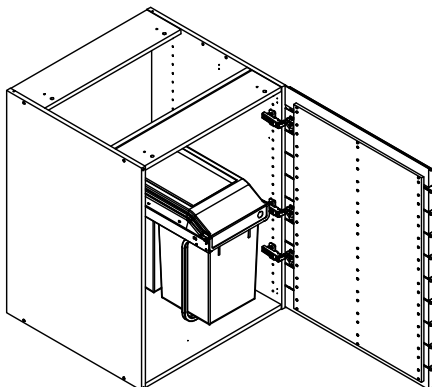

kvik

CU891,060

Check out easy
mounting of your kitchen

Left

L08060V,Cima

60 cm

Right

L08060H,Cima

60 cm

kvik 

CU891,060

Check out easy
mounting of your kitchen

DU80,060,176

 <p>K10135,76 Side</p> <p>2 pcs</p>	 <p>K11120,76 Base top</p> <p>1 pcs</p>	 <p>K13185 Back panel</p> <p>1 pcs</p>	<p>K13320 Support OR K13320,76 Support</p>  <p>2 pcs</p> <p>K13360 Suspension list</p>  <p>1 pcs</p>
---	---	---	---

L08060V,Cima
Door Left

L08060H,Cima
Door Right

OR

BP00417
Mounting plate
3 pcs

BP00418
Hinge 107 degrees
3 pcs

B9169

 <p>B9169 Base frame 1 pcs</p>	 <p>B9169 Dustbin 2 pcs</p>	 <p>B9169 Cover 1 pcs</p>	 <p>Screw ph 4x15 4 pcs</p>
--	---	---	---