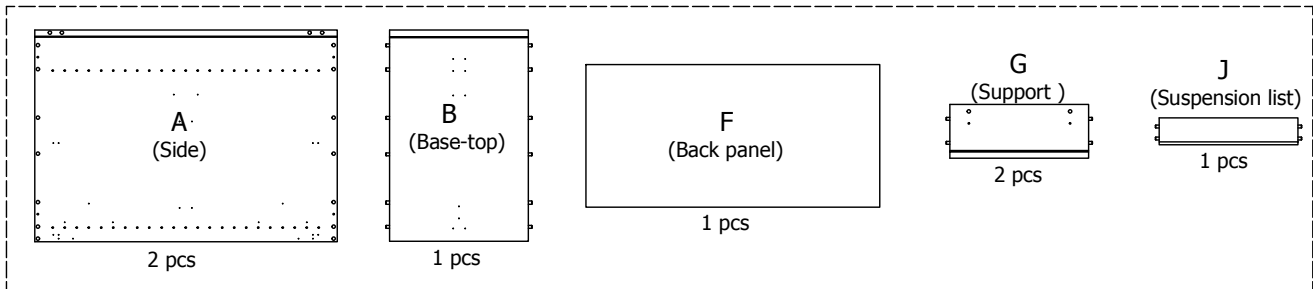

kvik

CU849,030-040

Check out easy
mounting of your kitchen

DU80,***,176