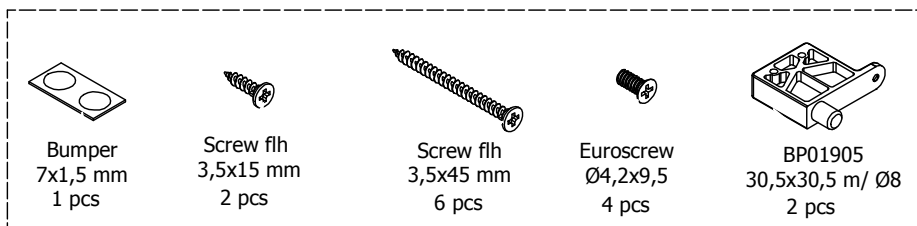

Bumper
7x1,5 mm
1 pcs

Screw flh
3,5x15 mm
2 pcs

Screw flh
3,5x45 mm
6 pcs

Euroscrew
Ø4,2x9,5
4 pcs

BP01905
30,5x30,5 m/ Ø8
2 pcs