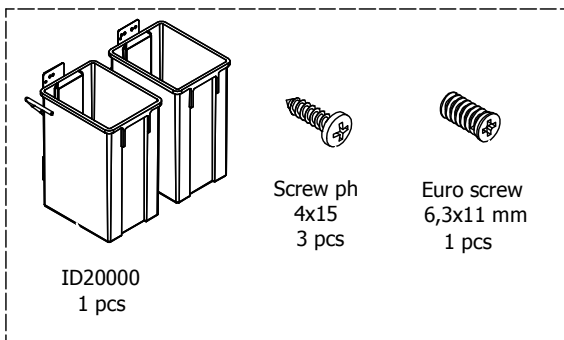

1 pcs

K  
(List back)

1 pcs

BP00417  
Mounting plate  
6 pcs

BP00418  
Hinge 107 degrees  
6 pcs

ID20000

ID20000  
1 pcs

Screw ph  
4x15  
3 pcs

Euro screw  
6,3x11 mm  
1 pcs

BP21XXX  
Alu profil  
1 pcs

BP00003-BP01905

Bumper  
7x1,5 mm  
1 pcs

Screw flh  
3,5x15 mm  
2 pcs

Screw flh  
3,5x45 mm  
6 pcs

Euroscrew  
Ø4,2x9,5  
4 pcs

BP01905  
30,5x30,5 m/ Ø8  
2 pcs