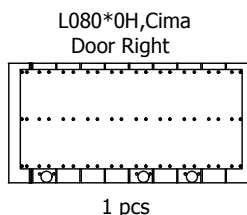

L08040H,Cima

40 cm

100 cm

L08050V,Cima

50 cm

+

L08050H,Cima

50 cm

**kvik** 

Check out easy  
mounting of your kitchen

**CU846,080-100**

Sink cut out

DU80,\*\*\*,176

L080\*0V,Cima  
Door Left

1 pcs

L080\*0H,Cima  
Door Right