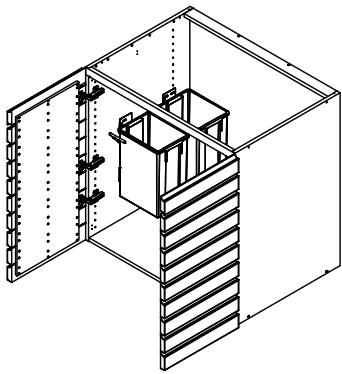

L08040H,Cima

40 cm

100 cm

L08050V,Cima

50 cm

+

L08050H,Cima

50 cm

**kvik** 

Check out easy  
mounting of your kitchen

**CU846,080-100**

Sink cut out

DU80,\*\*\*,176

L080\*0V,Cima  
Door Left

1 pcs

L080\*0H,Cima  
Door Right