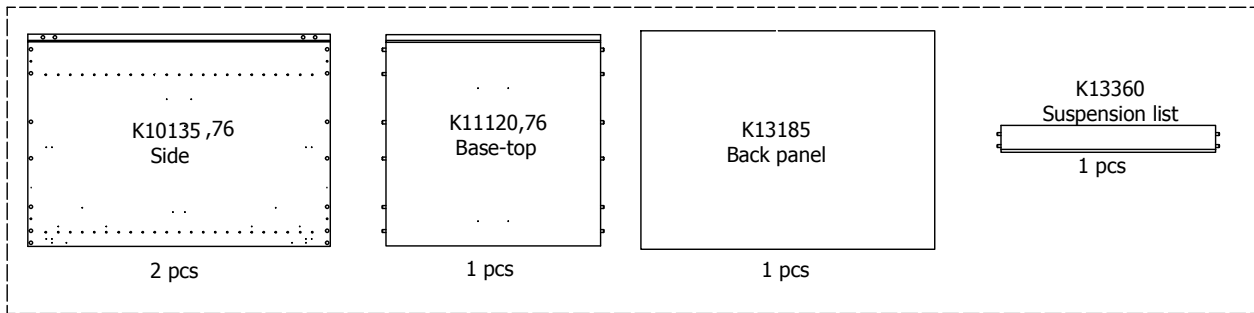

L08060H,Cima

60 cm

kvik 

Check out easy
mounting of your kitchen

CU846,060

Sink cut out

DU80,060,176

L08060V,Cima
Door Left