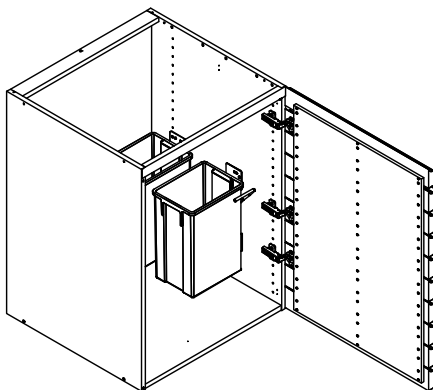

kvik

Check out easy
mounting of your kitchen

CU846,060

Sink cut out

Left

L08060V,Cima

60 cm

Right

L08060H,Cima

60 cm

kvik 

Check out easy
mounting of your kitchen

CU846,060

Sink cut out

DU80,060,176

L08060V,Cima
Door Left

OR

L08060H,Cima
Door Right

K
(List back)

BP21X16
Alu profil
1 pcs

ID20000

BP00418
Hinge 107 degrees
3 pcs

BP00417
Mounting plate
3 pcs

BP00003-BP01905