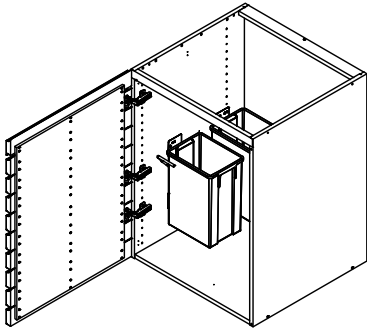

kvik

Check out easy
mounting of your kitchen

CU846,060

Sink cut out

Left

L08060V,Cima

60 cm

Right

L08060H,Cima

60 cm

kvik 

Check out easy
mounting of your kitchen

CU846,060

Sink cut out

DU80,060,176

L08060V,Cima
Door Left

OR

L08060H,Cima
Door Right

K
(List back)

BP21X16
Alu profil
1 pcs

ID20000

BP00418
Hinge 107 degrees
3 pcs

BP00417
Mounting plate
3 pcs

BP00003-BP01905