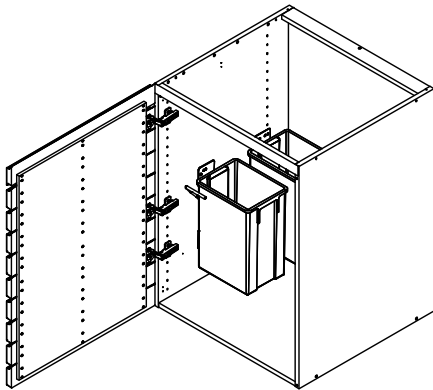

kvik

Check out easy
mounting of your kitchen

CU846,060

Sink cut out

Left

L08060V,Cima

60 cm

Right

L08060H,Cima

60 cm

kvik 

Check out easy
mounting of your kitchen

CU846,060

Sink cut out

DU80,060,176

L08060V,Cima
Door Left

OR

L08060H,Cima
Door Right

K
(List back)

BP21X16
Alu profil
1 pcs

ID20000

BP00418
Hinge 107 degrees
3 pcs

BP00417
Mounting plate
3 pcs

BP00003-BP01905