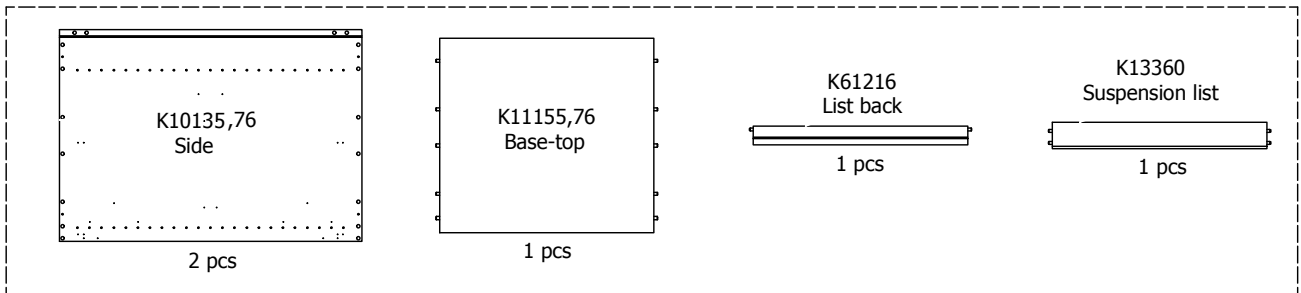

kvik 

CU842,060

Check out easy
mounting of your kitchen

L00460,Cima
Front list

L01660,Cima

60 cm

kvik

Check out easy mounting of your kitchen

CU842,060

DU81,060,176

BP00003-BP00015-BP01905-BP00031

FIG. 1 Side Left

FIG. 2 Side Right

FIG. 3 Side Left

FIG. 4 Side Right

FIG. 5 Side Left