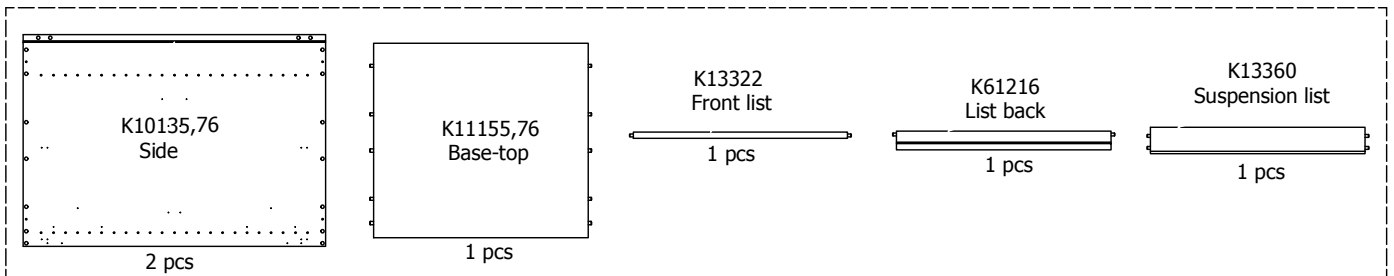

kvik

CU821,060

Check out easy
mounting of your kitchen

DU81,060,176