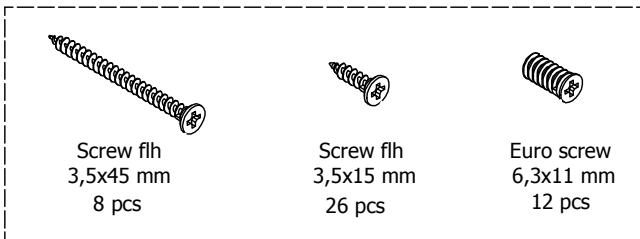

120 cm

kvik

CU814,040-120

Check out easy
mounting of your kitchen

DU80,***,176

BP00003

FIG. 1 Side Left

FIG. 2 Side Right