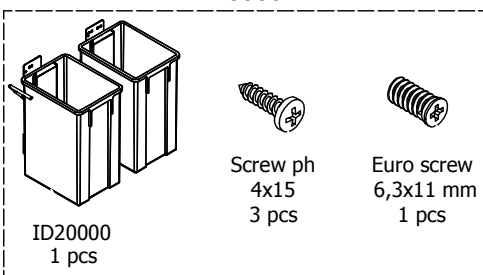

CU806,080-100

Check out easy
mounting of your kitchen

DU80,***,176

L080*0V,Cima
Door Left

1 pcs

L080*0H,Cima
Door Right

1 pcs

ID20000