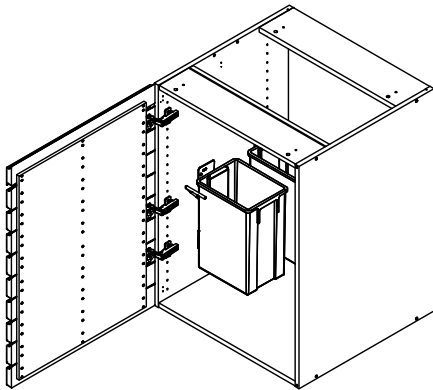

kvik

CU806,060

Check out easy
mounting of your kitchen

Left

L08060V,Cima

60 cm

Right

L08060H,Cima

60 cm

kvik 

CU806,060

Check out easy
mounting of your kitchen

DU80,060,176

 <p>K10135,76 Side</p> <p>2 pcs</p>	 <p>K11120,76 Base-top</p> <p>1 pcs</p>	 <p>K13185 Back panel</p> <p>1 pcs</p>	<p>K13320 Support OR K13320,76 Support</p>  <p>2 pcs</p> <p>K13360 Suspension list</p>  <p>1 pcs</p>
--	--	--	--

L08060V,Cima Door Left

1 pcs

OR

L08060H,Cima Door Right

1 pcs

BP00418
Hinge 107 degrees
3 pcs

BP00417
Mounting plate
3 pcs

ID20000