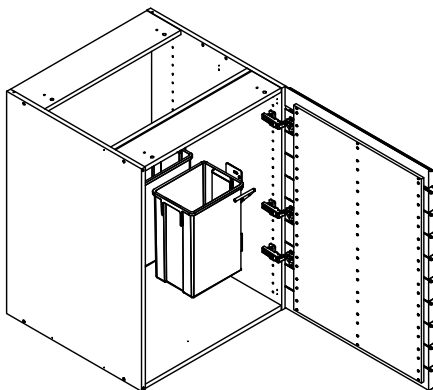

kvik

CU806,060

Check out easy
mounting of your kitchen

Left

L08060V,Cima

60 cm

Right

L08060H,Cima

60 cm

kvik 

CU806,060

Check out easy
mounting of your kitchen

DU80,060,176

 <p>K10135,76 Side</p> <p>2 pcs</p>	 <p>K11120,76 Base-top</p> <p>1 pcs</p>	 <p>K13185 Back panel</p> <p>1 pcs</p>	<p>K13320 Support OR K13320,76 Support</p>  <p>2 pcs</p> <p>K13360 Suspension list</p>  <p>1 pcs</p>
--	--	--	--

L08060V,Cima Door Left

1 pcs

OR

L08060H,Cima Door Right

1 pcs

BP00418
Hinge 107 degrees
3 pcs

BP00417
Mounting plate
3 pcs

ID20000