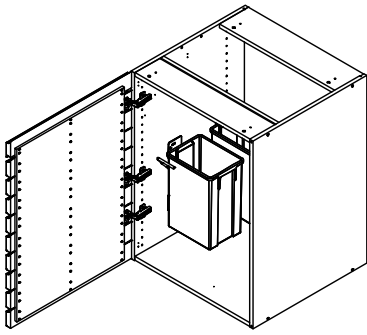

kvik

CU806,060

Check out easy
mounting of your kitchen

Left

L08060V,Cima

60 cm

Right

L08060H,Cima

60 cm

kvik 

CU806,060

Check out easy
mounting of your kitchen

DU80,060,176

 <p>K10135,76 Side</p> <p>2 pcs</p>	 <p>K11120,76 Base-top</p> <p>1 pcs</p>	 <p>K13185 Back panel</p> <p>1 pcs</p>	<p>K13320 Support OR K13320,76 Support</p>  <p>2 pcs</p> <p>K13360 Suspension list</p>  <p>1 pcs</p>
--	--	--	--

L08060V,Cima Door Left

1 pcs

OR

L08060H,Cima Door Right

1 pcs

BP00418
Hinge 107 degrees
3 pcs

BP00417
Mounting plate
3 pcs

ID20000