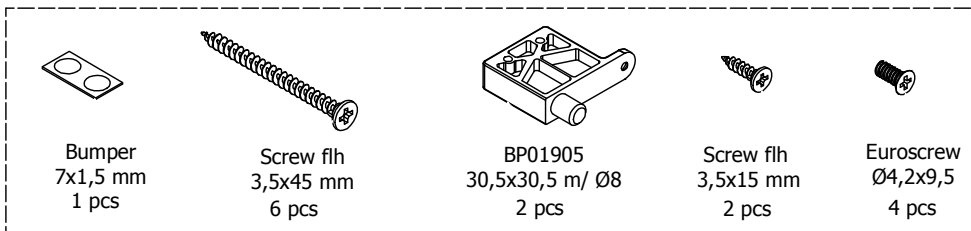

kvik

Check out easy
mounting of your kitchen

CU805,080-100

Sink cut out

80 cm

100 cm

kvik 

Check out easy
mounting of your kitchen

CU805,080-100

Sink cut out

DU80,***,176

BP00417
Mounting plate
6 pcs

BP00418
Hinge 107 degrees
6 pcs

BP21XXX
Alu profil
1 pcs

BP00003-BP01905

FIG. 1 Side Left

FIG. 2 Side Right

FIG. 3

FIG. 4

FIG. 5

FIG. 6

FIG. 7

FIG. 8

FIG. 9