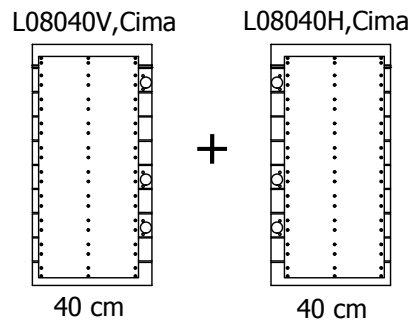

kvik

Check out easy
mounting of your kitchen

CU805,080-100

Sink cut out

80 cm

100 cm

kvik 

Check out easy
mounting of your kitchen

CU805,080-100

Sink cut out

DU80,***,176

BP00417
Mounting plate
6 pcs

BP00418
Hinge 107 degrees
6 pcs

BP21XXX
Alu profil
1 pcs

BP00003-BP01905

FIG. 1 Side Left