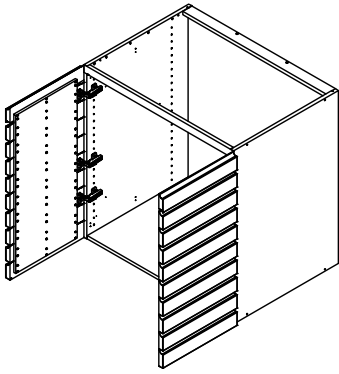

kvik

Check out easy
mounting of your kitchen

CU805,080-100

Sink cut out

80 cm

100 cm

kvik 

Check out easy
mounting of your kitchen

CU805,080-100

Sink cut out

DU80,***,176

BP00417
Mounting plate
6 pcs

BP00418
Hinge 107 degrees
6 pcs

BP21XXX
Alu profil
1 pcs

BP00003-BP01905

FIG. 1 Side Left