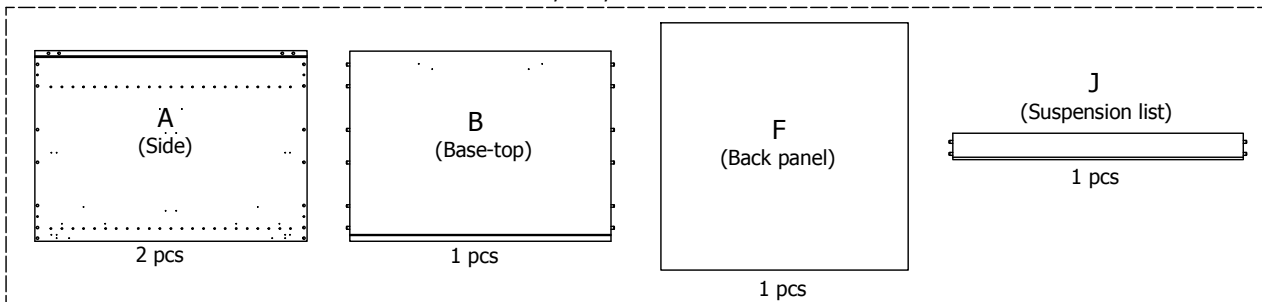

kvik

Check out easy
mounting of your kitchen

CU805,080-100

Sink cut out

80 cm

100 cm

kvik 

Check out easy
mounting of your kitchen

CU805,080-100

Sink cut out

DU80,***,176

BP00417
Mounting plate
6 pcs

BP00418
Hinge 107 degrees
6 pcs

BP21XXX
Alu profil
1 pcs

BP00003-BP01905

FIG. 1 Side Left