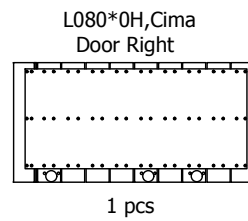

kvik

Check out easy
mounting of your kitchen

CU805,080-100

Sink cut out

80 cm

100 cm

kvik 

Check out easy
mounting of your kitchen

CU805,080-100

Sink cut out

DU80,***,176

BP00417
Mounting plate
6 pcs

BP00418
Hinge 107 degrees
6 pcs

BP21XXX
Alu profil
1 pcs

BP00003-BP01905

FIG. 1 Side Left