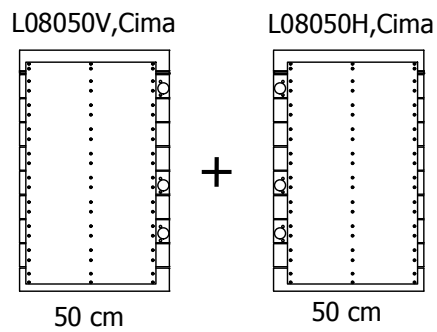

kvik

Check out easy
mounting of your kitchen

CU805,080-100

Sink cut out

80 cm

100 cm

kvik 

Check out easy
mounting of your kitchen

CU805,080-100

Sink cut out

DU80,***,176

BP00417
Mounting plate
6 pcs

BP00418
Hinge 107 degrees
6 pcs

BP21XXX
Alu profil
1 pcs

BP00003-BP01905

FIG. 1 Side Left