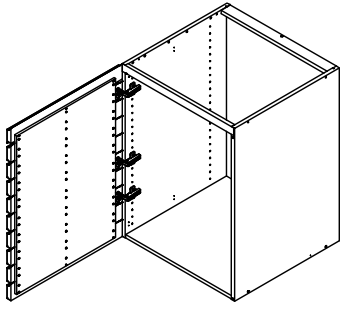

60 cm

**Right**

L08050H,Cima

50 cm

L08060H,Cima

60 cm

**kvik** 

Check out easy  
mounting of your kitchen

**CU805,050-060**

Sink cut out

DU80,\*\*\*,176

OR

BP00417  
Mounting plate  
3 pcs

BP00418  
Hinge 107 degrees  
3 pcs

BP21XXX  
Alu profil  
1 pcs

BP00003-BP01905