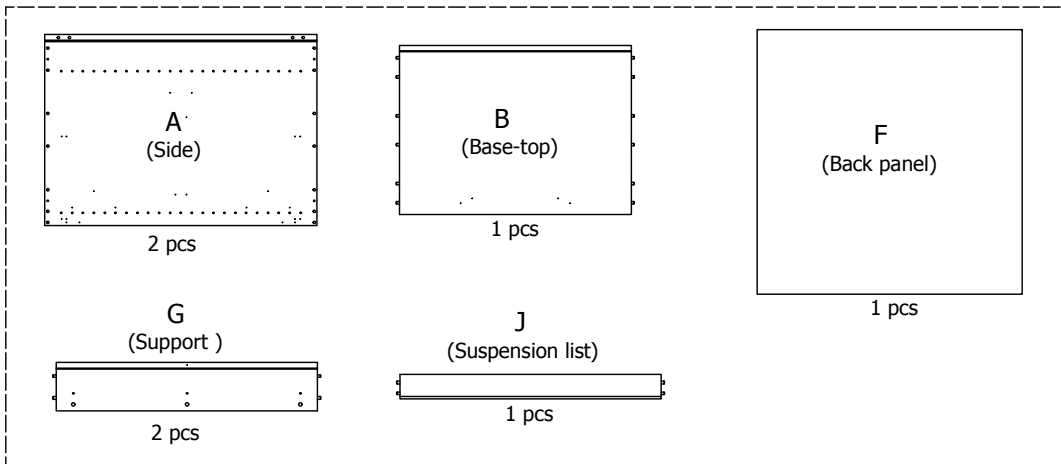

kvik

Check out easy
mounting of your kitchen

CU804,080-100

80 cm

100 cm

kvik

CU804,080-100

Check out easy
mounting of your kitchen

DU80,***,176

L080*0V,Cima
Door Left

1 pcs

L080*0H,Cima
Door Right

1 pcs

BP00417
Mounting plate
6 pcs

BP00418
Hinge 107 degrees
6 pcs

BP00003

Right

Adjustment