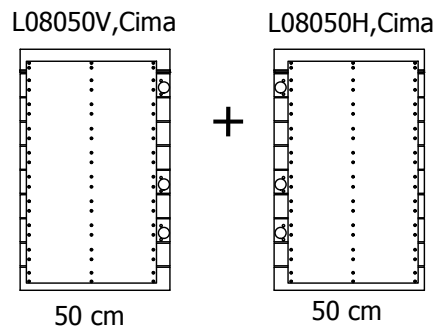

kvik

Check out easy
mounting of your kitchen

CU804,080-100

80 cm

100 cm

kvik

CU804,080-100

Check out easy
mounting of your kitchen

DU80,***,176

L080*0V,Cima
Door Left

1 pcs

L080*0H,Cima
Door Right

1 pcs

BP00417
Mounting plate
6 pcs

BP00418
Hinge 107 degrees
6 pcs

BP00003

Right

Adjustment