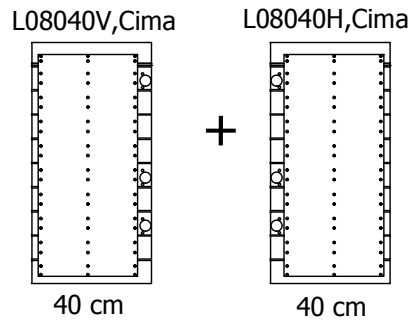

kvik

Check out easy
mounting of your kitchen

CU804,080-100

80 cm

100 cm

kvik

CU804,080-100

Check out easy
mounting of your kitchen

DU80,***,176

L080*0V,Cima
Door Left

1 pcs

L080*0H,Cima
Door Right

1 pcs

BP00417
Mounting plate
6 pcs

BP00418
Hinge 107 degrees
6 pcs

BP00003

Right

Adjustment