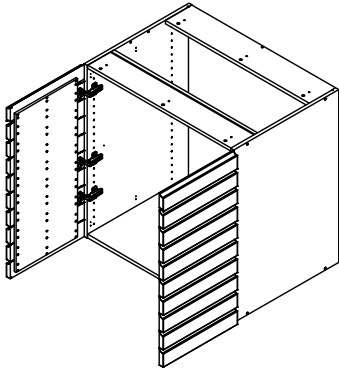

kvik

Check out easy
mounting of your kitchen

CU804,080-100

80 cm

100 cm

kvik

CU804,080-100

Check out easy
mounting of your kitchen

DU80,***,176

L080*0V,Cima
Door Left

1 pcs

L080*0H,Cima
Door Right

1 pcs

BP00417
Mounting plate
6 pcs

BP00418
Hinge 107 degrees
6 pcs

BP00003