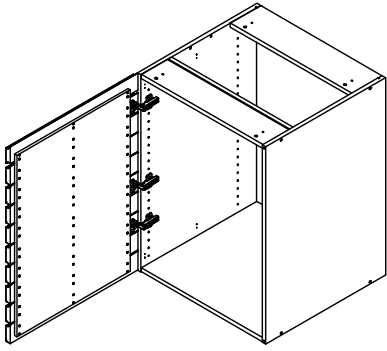

Right

L08050H,Cima

50 cm

L08060H,Cima

60 cm

kvik 

Check out easy
mounting of your kitchen

CU804,050-060

DU80,***,176

L080*0V,Cima
Door Left

1 pcs

OR

L080*0H,Cima
Door Right

1 pcs

BP00417
Mounting plate
3 pcs

BP00418
Hinge 107 degrees
3 pcs