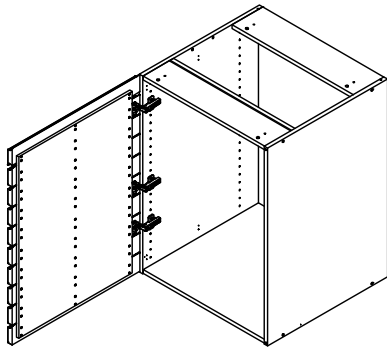

kvik

Check out easy
mounting of your kitchen

CU804,050-060

Left

L08050V,Cima

50 cm

L08060V,Cima

60 cm

Right

L08050H,Cima

50 cm

L08060H,Cima

60 cm

kvik 

Check out easy
mounting of your kitchen

CU804,050-060

DU80,***,176

L080*0V,Cima
Door Left

1 pcs

OR

L080*0H,Cima
Door Right

1 pcs

BP00417
Mounting plate
3 pcs

BP00418
Hinge 107 degrees
3 pcs