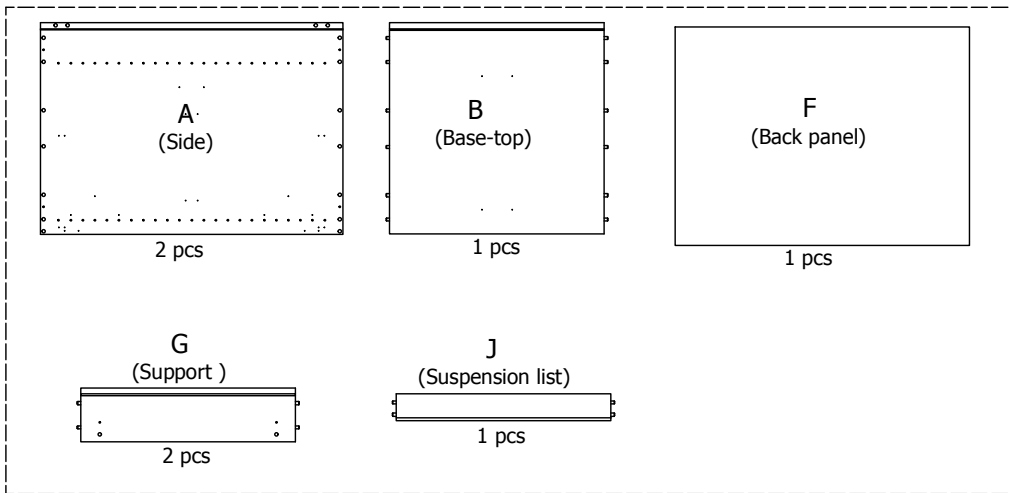

Right

L08050H,Cima

50 cm

L08060H,Cima

60 cm

kvik 

Check out easy
mounting of your kitchen

CU804,050-060

DU80,***,176

L080*0V,Cima
Door Left

1 pcs

OR

L080*0H,Cima
Door Right

1 pcs

BP00417
Mounting plate
3 pcs

BP00418
Hinge 107 degrees
3 pcs