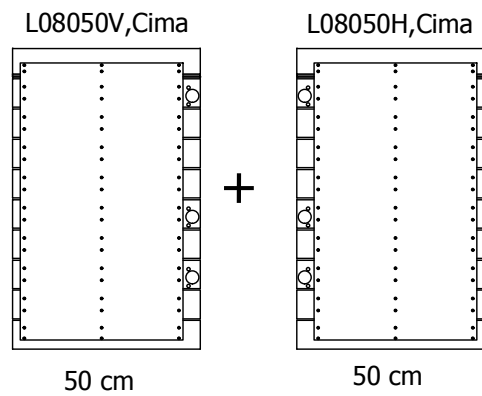

kvik

Check out easy
mounting of your kitchen

CU803,080-100

80 cm

100 cm

kvik 

CU803,080-100

Check out easy
mounting of your kitchen

DU80,***,176

BP00417
Mounting plate
6 pcs

BP00418
Hinge 107 degrees
6 pcs

BP21XXX
Alu profil
1 pcs

BP00003-BP01905

FIG. 1 Side Left

FIG. 2 Side Right

FIG. 3