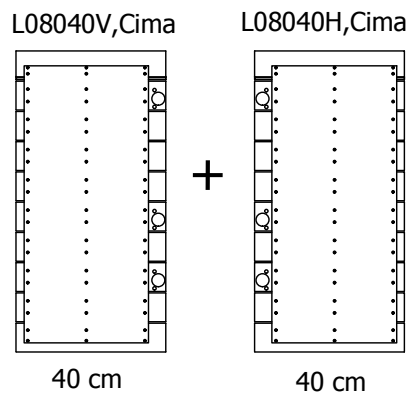

kvik

Check out easy
mounting of your kitchen

CU803,080-100

80 cm

100 cm

kvik 

CU803,080-100

Check out easy
mounting of your kitchen

DU80,***,176

BP00417
Mounting plate
6 pcs

BP00418
Hinge 107 degrees
6 pcs

BP21XXX
Alu profil
1 pcs

BP00003-BP01905

FIG. 1 Side Left

FIG. 2 Side Right

FIG. 3