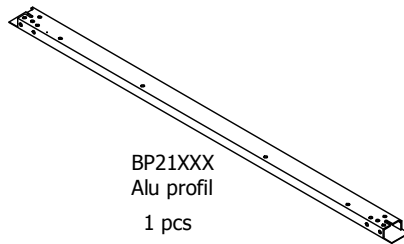

kvik

Check out easy
mounting of your kitchen

CU803,080-100

80 cm

100 cm

kvik 

CU803,080-100

Check out easy
mounting of your kitchen

DU80,***,176

BP00417
Mounting plate
6 pcs

BP00418
Hinge 107 degrees
6 pcs

BP21XXX
Alu profil
1 pcs

BP00003-BP01905

FIG. 1 Side Left

FIG. 2 Side Right

FIG. 3