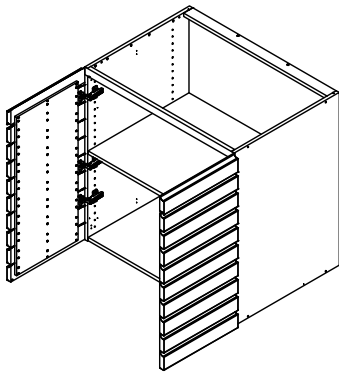

kvik

Check out easy
mounting of your kitchen

CU803,080-100

80 cm

100 cm

kvik 

CU803,080-100

Check out easy
mounting of your kitchen

DU80,***,176

BP00417
Mounting plate
6 pcs

BP00418
Hinge 107 degrees
6 pcs

BP21XXX
Alu profil
1 pcs

BP00003-BP01905

FIG. 1 Side Left

FIG. 2 Side Right

FIG. 3