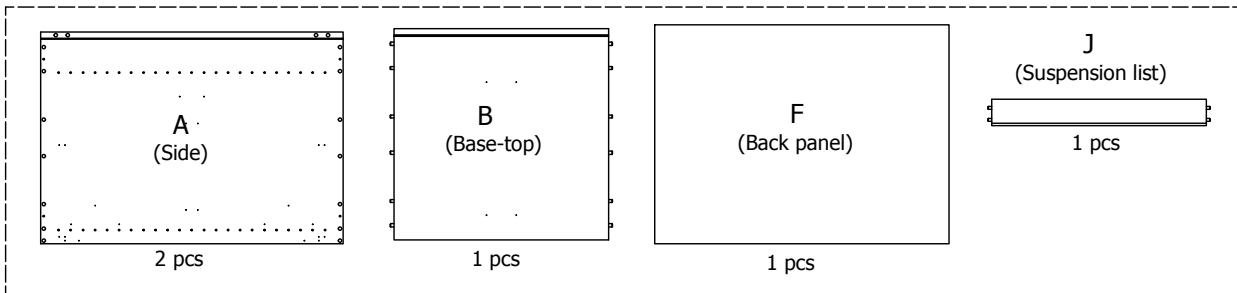

L03280,Cima

L03260,Cima

L03280,Cima

60 cm

80 cm

kvik

Check out easy  
mounting of your kitchen

CU748

Sink cut out

DU80,\*\*\*,176

BP00003-BP01905-BP00340

FIG. 1 Side Left

FIG. 2 Side Right

FIG. 3 Side Left

FIG. 4 Side Right

FIG. 5