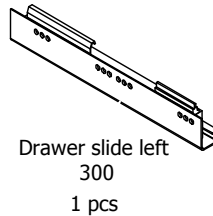

L03280,Cima

L03260,Cima

L03280,Cima

60 cm

80 cm

kvik

Check out easy  
mounting of your kitchen

CU748

Sink cut out

DU80,\*\*\*,176

BP00003-BP01905-BP00340

FIG. 1 Side Left

FIG. 2 Side Right

FIG. 3 Side Left

FIG. 4 Side Right

FIG. 5