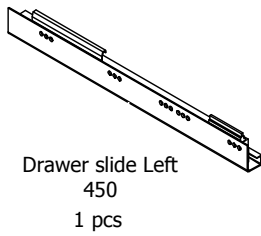

L03280,Cima

L03260,Cima

L03280,Cima

60 cm

80 cm

kvik

Check out easy  
mounting of your kitchen

CU748

Sink cut out

DU80,\*\*\*,176

BP00003-BP01905-BP00340

FIG. 1 Side Left

FIG. 2 Side Right

FIG. 3 Side Left

FIG. 4 Side Right

FIG. 5