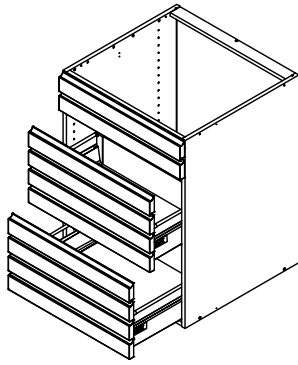

L03280,Cima

L03260,Cima

L03280,Cima

60 cm

80 cm

kvik

Check out easy  
mounting of your kitchen

CU748

Sink cut out

DU80,\*\*\*,176

BP00003-BP01905-BP00340

FIG. 1 Side Left

FIG. 2 Side Right

FIG. 3 Side Left

FIG. 4 Side Right

FIG. 5