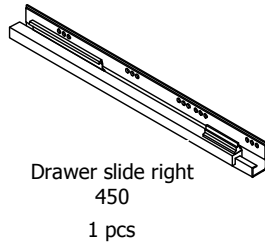

L03280,Cima

L03260,Cima

L03280,Cima

60 cm

80 cm

kvik

Check out easy  
mounting of your kitchen

CU748

Sink cut out

DU80,\*\*\*,176

BP00003-BP01905-BP00340

FIG. 1 Side Left

FIG. 2 Side Right

FIG. 3 Side Left

FIG. 4 Side Right

FIG. 5