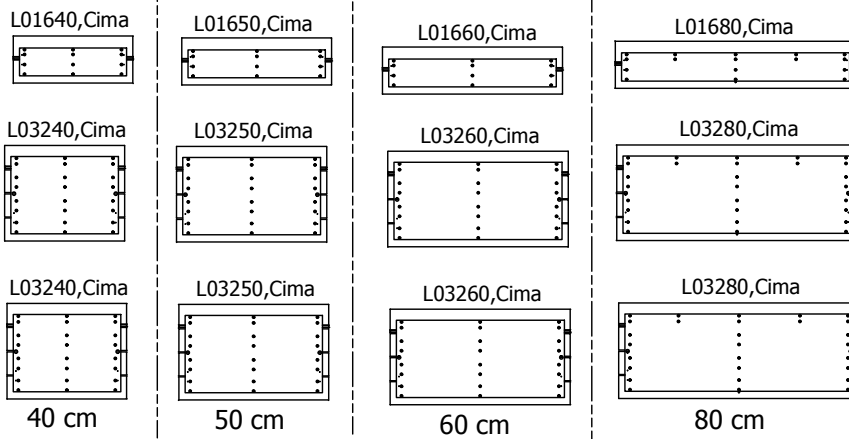

Front with integrated handle