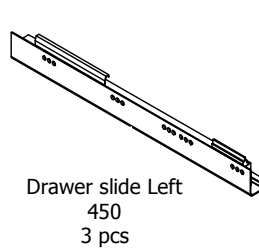

Check out easy
mounting of you bath

BU51**,176