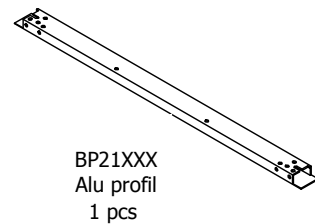

Check out easy
mounting of you bath

BU51**,176