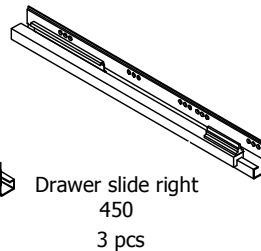

Check out easy
mounting of you bath

BU51**,176