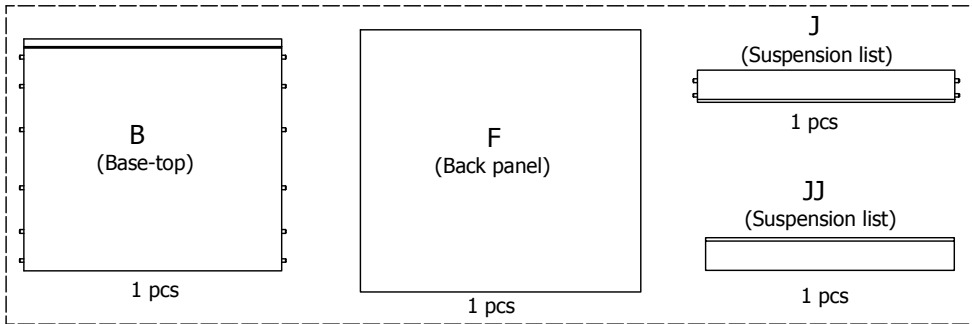

kvik

CDBU6423

Check out easy
mounting of you bath

BU51**,176