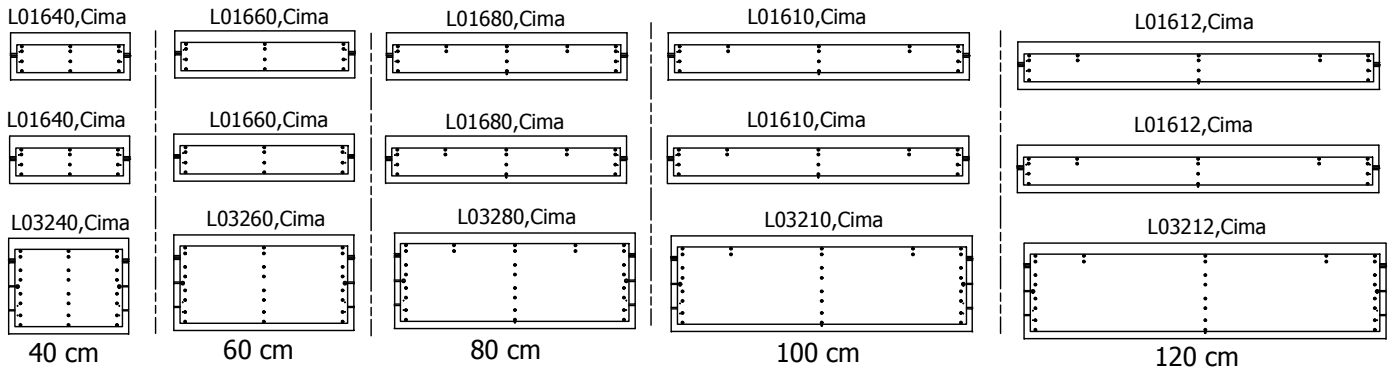

kvik

CDBU6423

Check out easy
mounting of you bath

Front with integrated handle

kvik

CDBU6423

Check out easy
mounting of you bath

BU51**,176

BP00260-BP00250-BP00340

FIG. 1 Side Left

FIG. 2 Side Left

FIG. 3 Side Right

FIG. 4 Side Right

FIG. 5 Side Left

FIG. 6 Side Right

FIG. 7