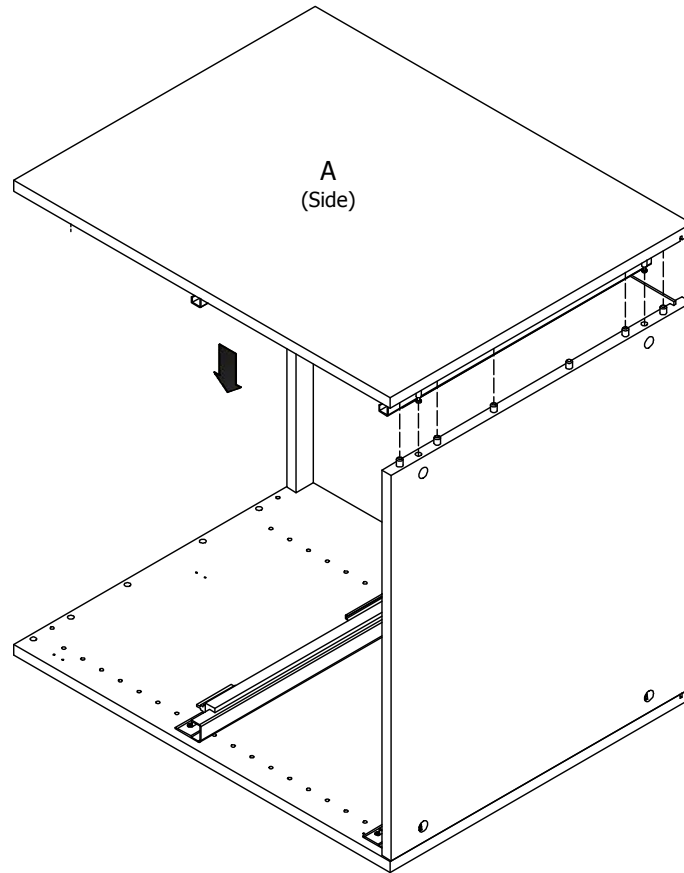

**kvik**

**CDBU6407**

Check out easy  
mounting of you bath

Sink cut out

Front with integrated handle

**kvik**

**CDBU6407**

Check out easy  
mounting of you bath

Sink cut out

BU51\*\*,176

BP00265-BP00250-BP00340

FIG. 1 Side Left

FIG. 2 Side Left

FIG. 3 Side Right

FIG. 4 Side Right

FIG. 5 Side Left

FIG. 6 Side Right

FIG. 7

FIG. 8

FIG.  
9

FIG.  
10

FIG. 11

FIG. 12

FIG. 13