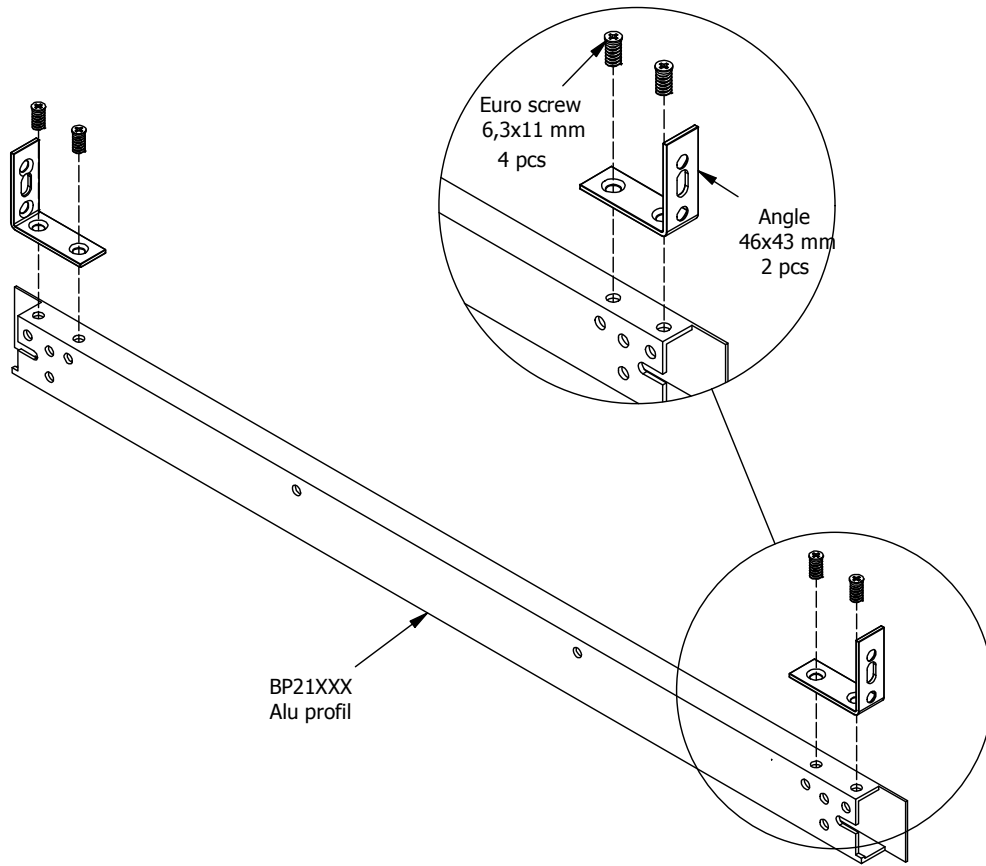

**kvik**

**CDBU6407**

Check out easy  
mounting of you bath

Sink cut out

Front with integrated handle

**kvik**

**CDBU6407**

Check out easy  
mounting of you bath

Sink cut out

BU51\*\*,176

BP00265-BP00250-BP00340

FIG. 1 Side Left

FIG. 2 Side Left

FIG. 3 Side Right

FIG. 4 Side Right

FIG. 5 Side Left

FIG. 6 Side Right

FIG. 7

FIG. 8

FIG.  
9

FIG.  
10

FIG. 11

FIG. 12

FIG. 13

Fig 14

---

Installation, please read instruction SV12224