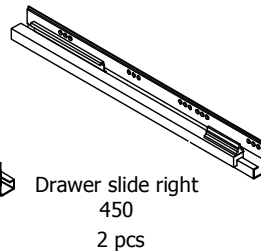

**kvik**

**CDBU6407**

Check out easy  
mounting of you bath

Sink cut out

Front with integrated handle

**kvik**

**CDBU6407**

Check out easy  
mounting of you bath

Sink cut out

BU51\*\*,176

BP00265-BP00250-BP00340

FIG. 1 Side Left

FIG. 2 Side Left

FIG. 3 Side Right

FIG. 4 Side Right

FIG. 5 Side Left