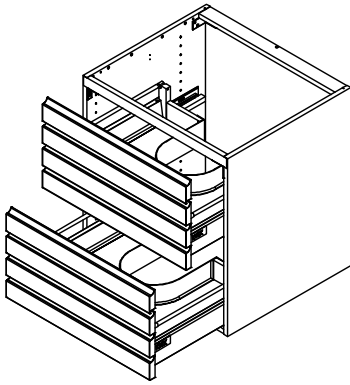

**kvik**

**CDBU6407**

Check out easy  
mounting of you bath

Sink cut out

Front with integrated handle

**kvik**

**CDBU6407**

Check out easy  
mounting of you bath

Sink cut out

BU51\*\*,176

BP00265-BP00250-BP00340

FIG. 1 Side Left

FIG. 2 Side Left

FIG. 3 Side Right

FIG. 4 Side Right

FIG. 5 Side Left