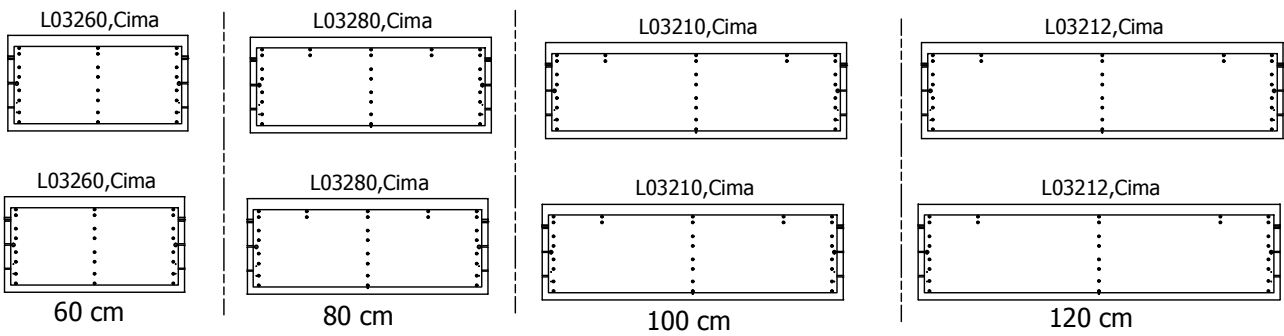

**kvik**

**CDBU6407**

Check out easy  
mounting of you bath

Sink cut out

Front with integrated handle

**kvik**

**CDBU6407**

Check out easy  
mounting of you bath

Sink cut out

BU51\*\*,176

BP00265-BP00250-BP00340

FIG. 1 Side Left

FIG. 2 Side Left

FIG. 3 Side Right

FIG. 4 Side Right

FIG. 5 Side Left