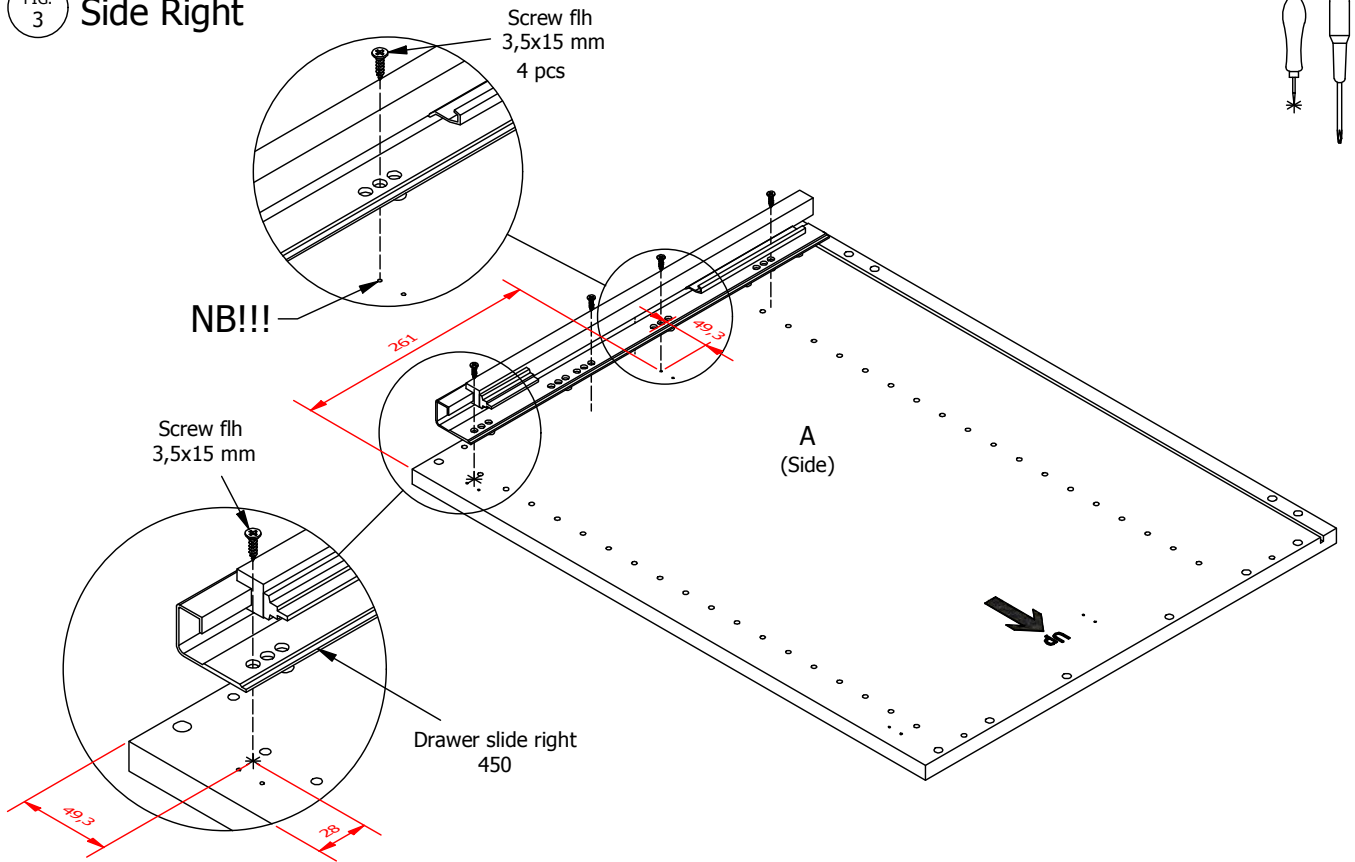

**kvik**

**CDBU6407**

Check out easy  
mounting of you bath

Sink cut out

Front with integrated handle

**kvik**

**CDBU6407**

Check out easy  
mounting of you bath

Sink cut out

BU51\*\*,176

BP00265-BP00250-BP00340

FIG. 1 Side Left

FIG. 2 Side Left

FIG. 3 Side Right

FIG. 4 Side Right

FIG. 5 Side Left

FIG. 6 Side Right

FIG. 7

FIG. 8

FIG.  
9

FIG.  
10

FIG. 11

FIG. 12

FIG. 13