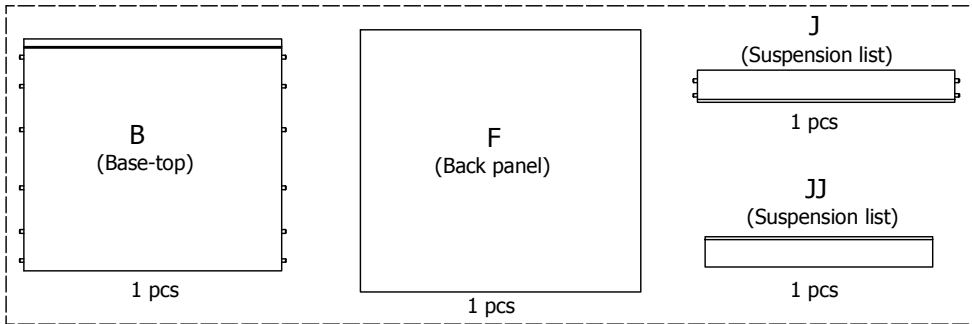

**kvik**

**CDBU6407**

Check out easy  
mounting of you bath

Sink cut out

Front with integrated handle

**kvik**

**CDBU6407**

Check out easy  
mounting of you bath

Sink cut out

BU51\*\*,176

BP00265-BP00250-BP00340

FIG. 1 Side Left

FIG. 2 Side Left

FIG. 3 Side Right

FIG. 4 Side Right

FIG. 5 Side Left