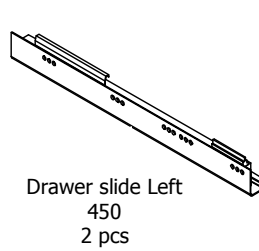

**kvik**

**CDBU6407**

Check out easy  
mounting of you bath

Sink cut out

Front with integrated handle

**kvik**

**CDBU6407**

Check out easy  
mounting of you bath

Sink cut out

BU51\*\*,176

BP00265-BP00250-BP00340

FIG. 1 Side Left

FIG. 2 Side Left

FIG. 3 Side Right

FIG. 4 Side Right

FIG. 5 Side Left