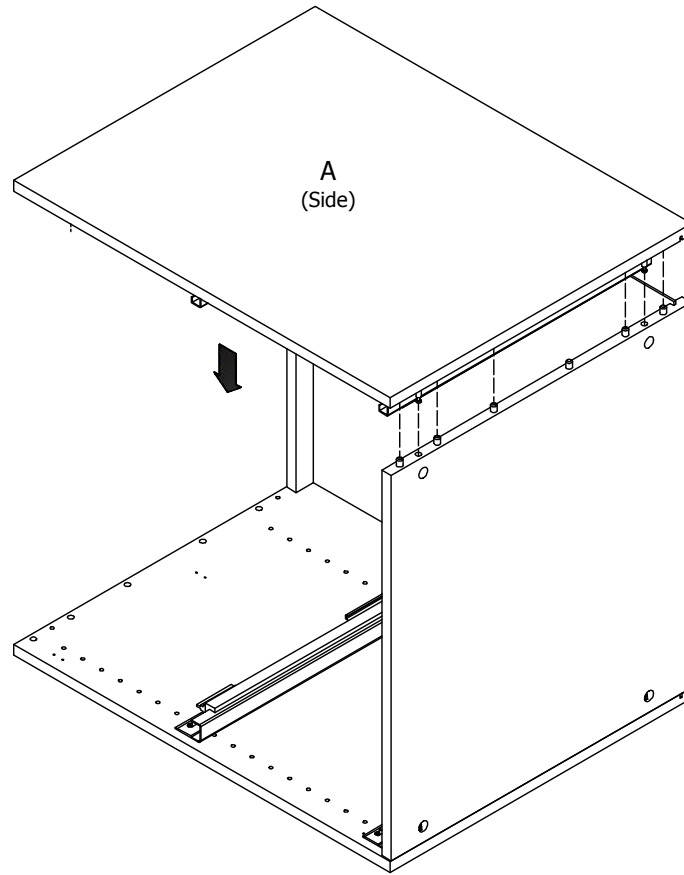

**kvik**

**CDBU6407**

Check out easy  
mounting of you bath

Sink cut out

Front with integrated handle

**kvik**

**CDBU6407**

Check out easy  
mounting of you bath

Sink cut out

BU51\*\*,176

BP00260-BP00250-BP00340

FIG. 1 Side Left

FIG. 2 Side Left

FIG. 3 Side Right

FIG. 4 Side Right

FIG. 5 Side Left

FIG. 6 Side Right

FIG. 7

FIG. 8

FIG.  
9

FIG.  
10

FIG. 11

FIG. 12

FIG. 13