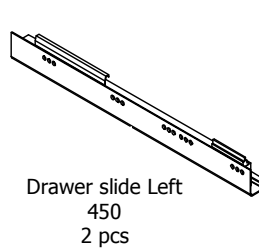

**kvik**

**CDBU6407**

Check out easy  
mounting of you bath

Sink cut out

Front with integrated handle

**kvik**

**CDBU6407**

Check out easy  
mounting of you bath

Sink cut out

BU51\*\*,176

BP00260-BP00250-BP00340

FIG. 1 Side Left

FIG. 2 Side Left

FIG. 3 Side Right

FIG. 4 Side Right

FIG. 5 Side Left