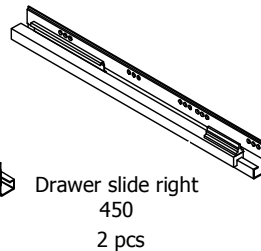

**kvik**

**CDBU6407**

Check out easy  
mounting of you bath

Sink cut out

Front with integrated handle

**kvik**

**CDBU6407**

Check out easy  
mounting of you bath

Sink cut out

BU51\*\*,176

BP00260-BP00250-BP00340

FIG. 1 Side Left

FIG. 2 Side Left

FIG. 3 Side Right

FIG. 4 Side Right

FIG. 5 Side Left