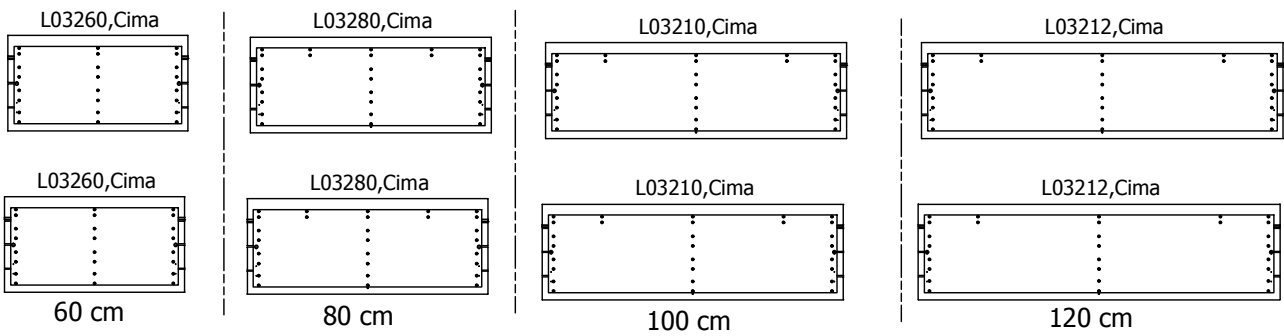

**kvik**

**CDBU6407**

Check out easy  
mounting of you bath

Sink cut out

Front with integrated handle

**kvik**

**CDBU6407**

Check out easy  
mounting of you bath

Sink cut out

BU51\*\*,176

BP00260-BP00250-BP00340

FIG. 1 Side Left

FIG. 2 Side Left

FIG. 3 Side Right

FIG. 4 Side Right

FIG. 5 Side Left