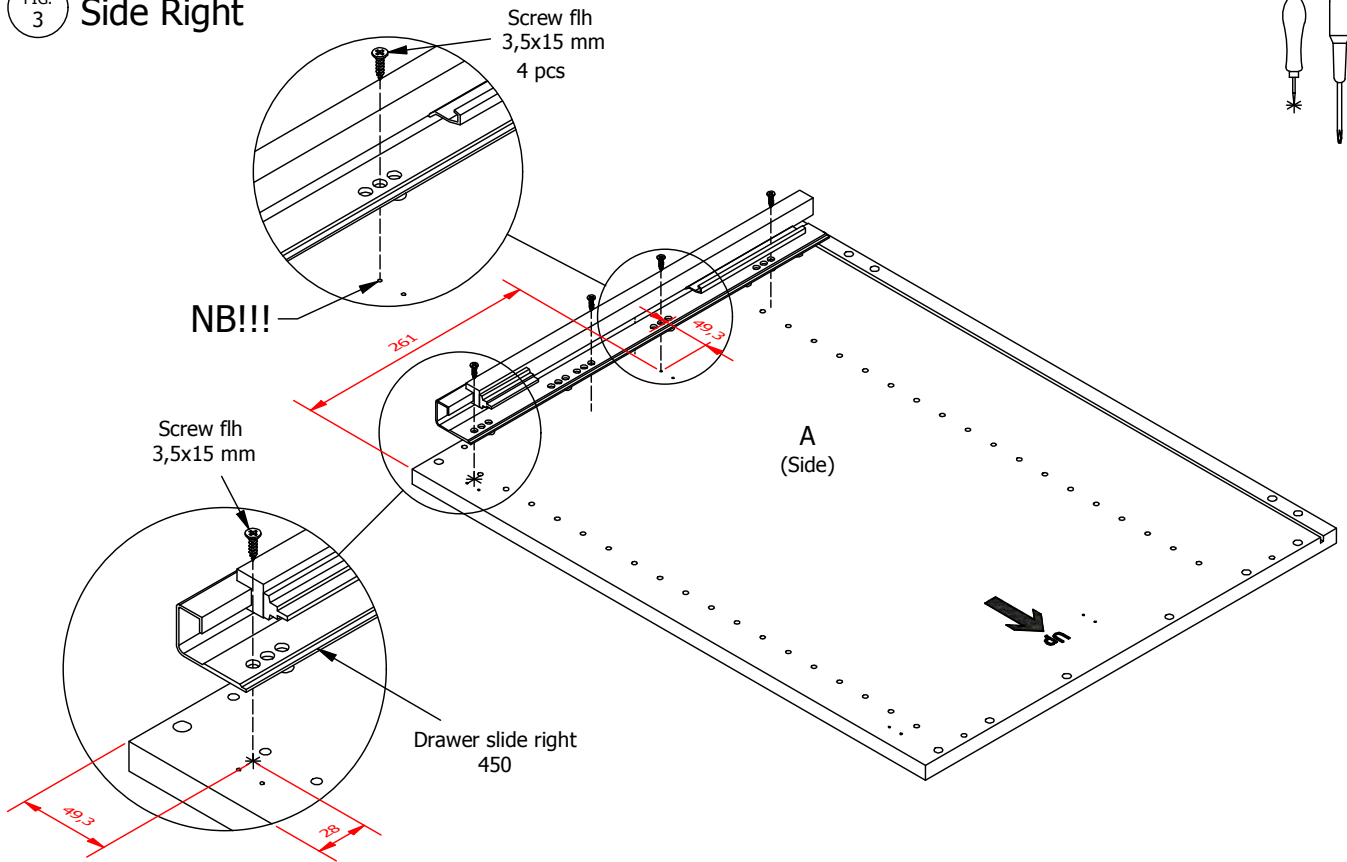

**kvik**

**CDBU6407**

Check out easy  
mounting of you bath

Sink cut out

Front with integrated handle

**kvik**

**CDBU6407**

Check out easy  
mounting of you bath

Sink cut out

BU51\*\*,176

BP00260-BP00250-BP00340

FIG. 1 Side Left

FIG. 2 Side Left

FIG. 3 Side Right

FIG. 4 Side Right

FIG. 5 Side Left

FIG. 6 Side Right

FIG. 7

FIG. 8

FIG.  
9

FIG.  
10

FIG. 11

FIG. 12

FIG. 13