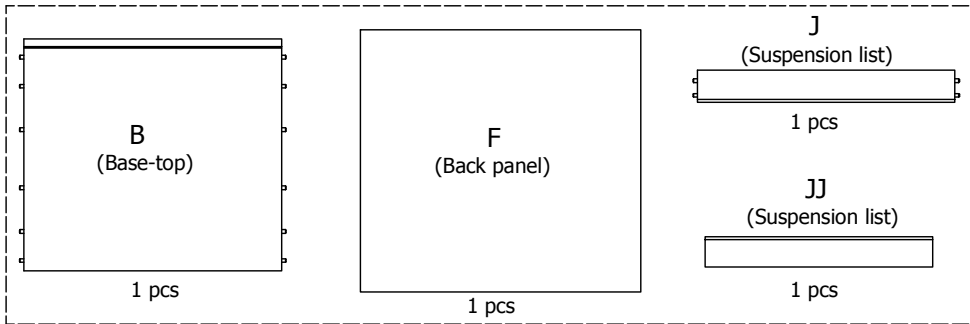

kvik

CDBU6407

Check out easy
mounting of you bath

Sink cut out

BU51**,176