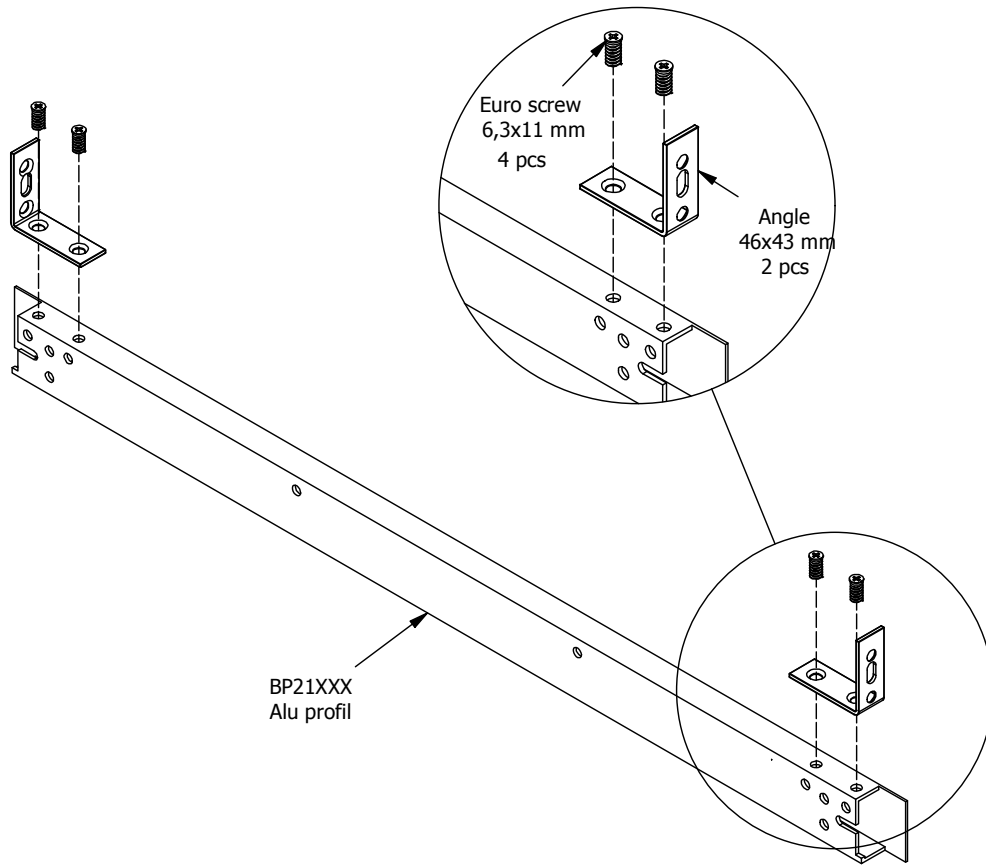

**kvik**

**CDBU6407**

Check out easy  
mounting of you bath

Sink cut out

Front with integrated handle

**kvik**

**CDBU6407**

Check out easy  
mounting of you bath

Sink cut out

BU51\*\*,176

BP00260-BP00250-BP00340

FIG. 1 Side Left

FIG. 2 Side Left

FIG. 3 Side Right

FIG. 4 Side Right

FIG. 5 Side Left

FIG. 6 Side Right

FIG. 7

FIG. 8

FIG.  
9

FIG.  
10

FIG. 11

FIG. 12

FIG. 13

Fig 14

Installation, please read instruction SV12224