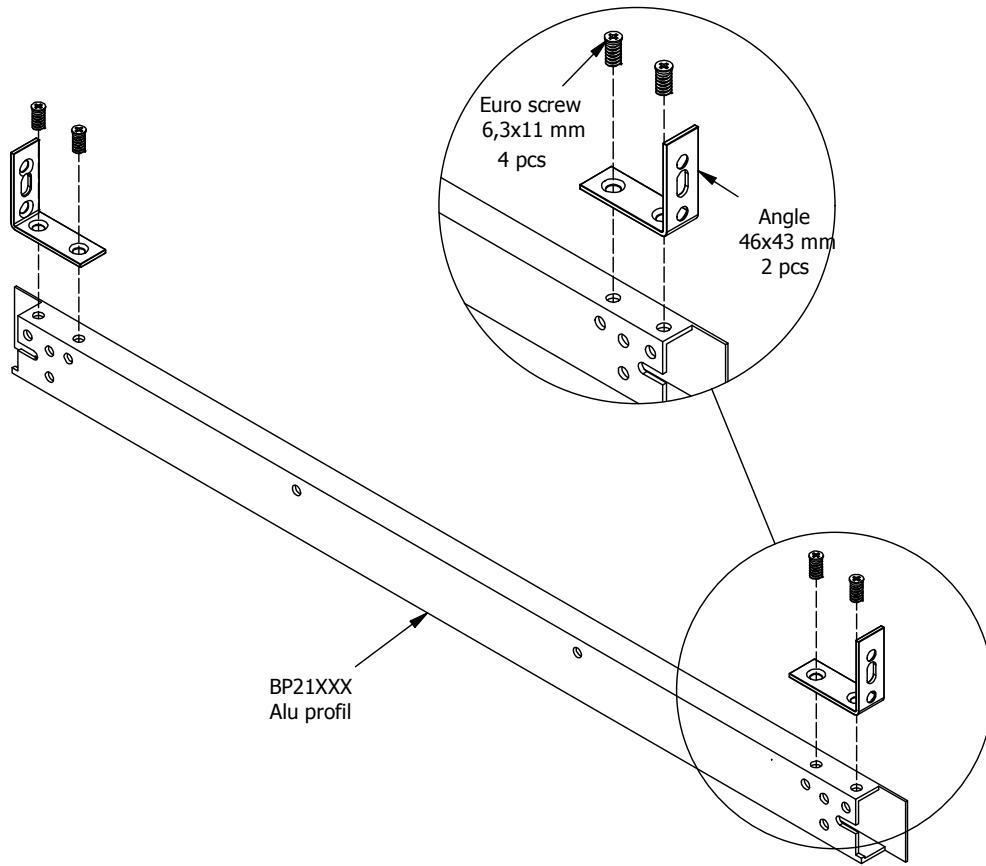

kvik

CDBU6406

Check out easy
mounting of you bath

Sink cut out

Front with integrated handle

kvik

CDBU6406

Check out easy
mounting of you bath

Sink cut out

BU51**,176

BP00265-BP00250-BP00340

FIG. 1 Side Left

FIG. 2 Side Left

FIG. 3 Side Right

FIG. 4 Side Right

FIG. 5 Side Left

FIG. 6 Side Right

FIG. 7

FIG. 8

FIG.
9

FIG.
10

FIG. 11

FIG. 12

FIG. 13

Fig 14

Installation, please read instruction SV12224