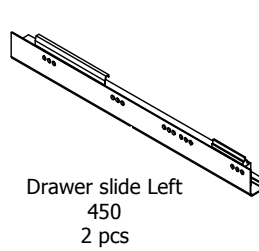

kvik

CDBU6406

Check out easy
mounting of you bath

Sink cut out

Front with integrated handle

kvik

CDBU6406

Check out easy
mounting of you bath

Sink cut out

BU51**,176

BP00265-BP00250-BP00340

FIG. 1 Side Left

FIG. 2 Side Left

FIG. 3 Side Right

FIG. 4 Side Right

FIG. 5 Side Left