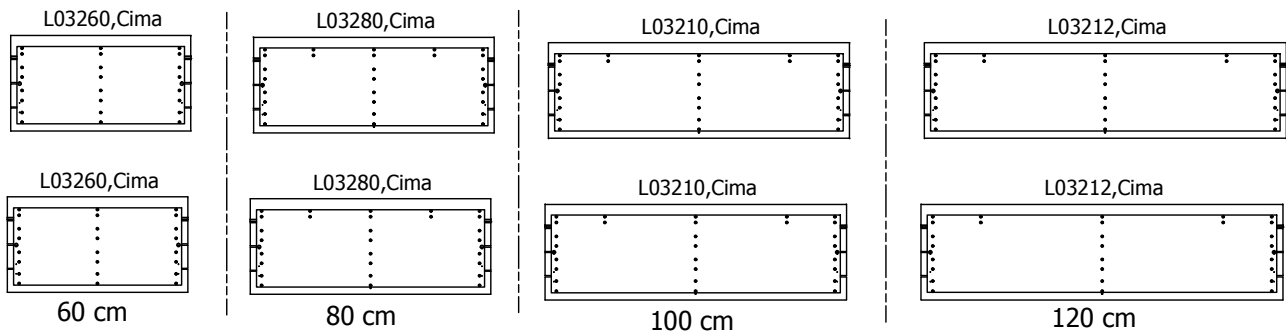

kvik

CDBU6406

Check out easy
mounting of you bath

Sink cut out

Front with integrated handle

kvik

CDBU6406

Check out easy
mounting of you bath

Sink cut out

BU51**,176

BP00265-BP00250-BP00340

FIG. 1 Side Left

FIG. 2 Side Left

FIG. 3 Side Right

FIG. 4 Side Right

FIG. 5 Side Left