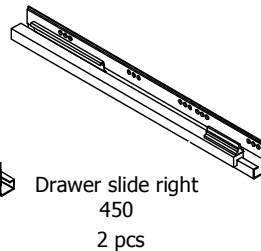

kvik

CDBU6406

Check out easy
mounting of you bath

Sink cut out

Front with integrated handle

kvik

CDBU6406

Check out easy
mounting of you bath

Sink cut out

BU51**,176

BP00265-BP00250-BP00340

FIG. 1 Side Left

FIG. 2 Side Left

FIG. 3 Side Right

FIG. 4 Side Right

FIG. 5 Side Left