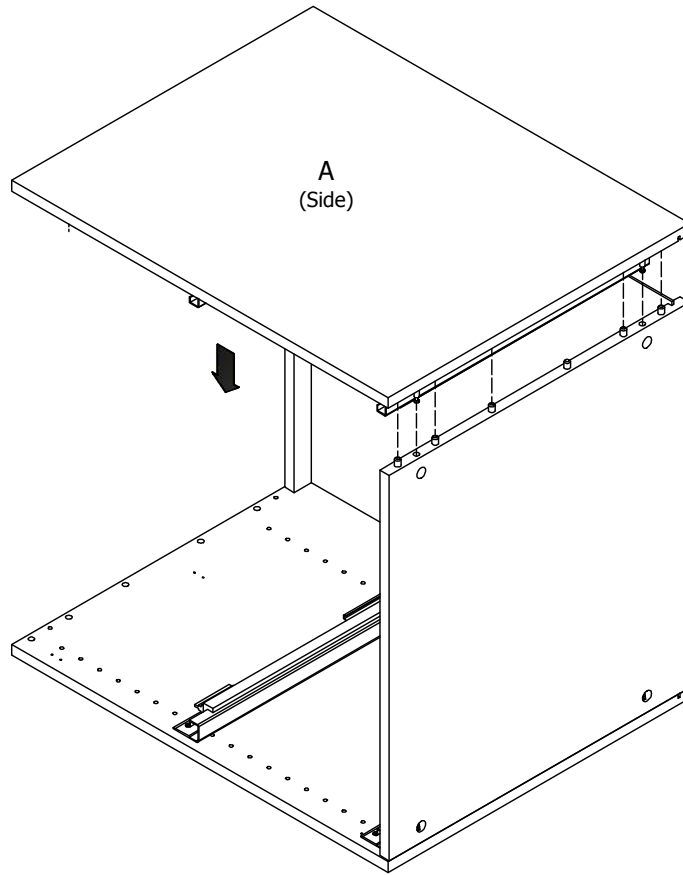

kvik

CDBU6406

Check out easy
mounting of you bath

Sink cut out

Front with integrated handle

kvik

CDBU6406

Check out easy
mounting of you bath

Sink cut out

BU51**,176

BP00265-BP00250-BP00340

FIG. 1 Side Left

FIG. 2 Side Left

FIG. 3 Side Right

FIG. 4 Side Right

FIG. 5 Side Left

FIG. 6 Side Right

FIG. 7

FIG. 8

FIG.
9

FIG.
10

FIG. 11

FIG. 12

FIG. 13