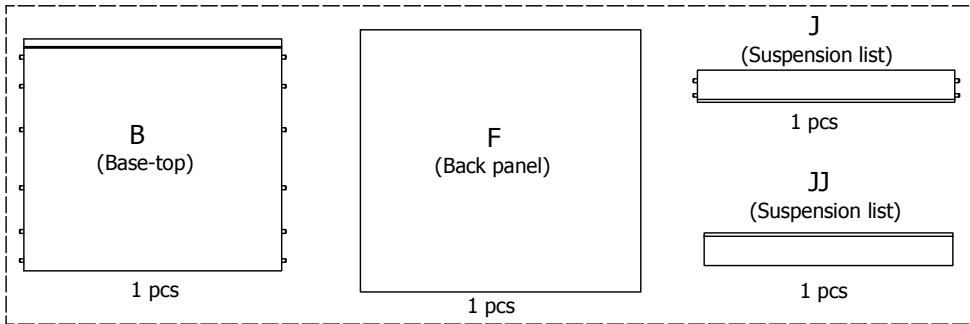

kvik

CDBU6406

Check out easy
mounting of you bath

Sink cut out

Front with integrated handle

kvik

CDBU6406

Check out easy
mounting of you bath

Sink cut out

BU51**,176

BP00265-BP00250-BP00340

FIG. 1 Side Left

FIG. 2 Side Left

FIG. 3 Side Right

FIG. 4 Side Right

FIG. 5 Side Left