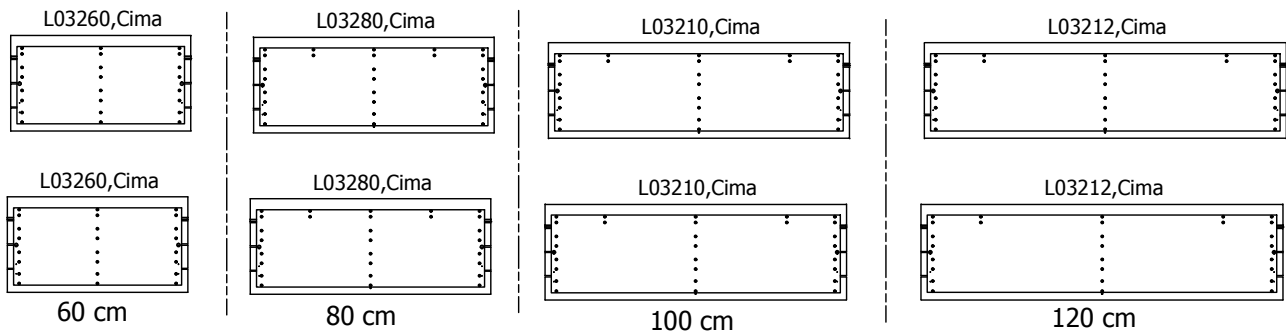

**kvik**

**CDBU6406**

Check out easy  
mounting of you bath

Sink cut out

Front with integrated handle

**kvik**

**CDBU6406**

Check out easy  
mounting of you bath

Sink cut out

BU51\*\*,176

BP00260-BP00250-BP00340

FIG. 1 Side Left

FIG. 2 Side Left

FIG. 3 Side Right

FIG. 4 Side Right

FIG. 5 Side Left