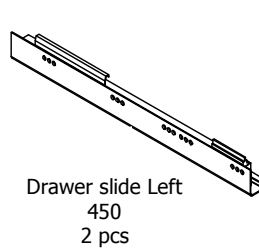

**kvik**

**CDBU6406**

Check out easy  
mounting of you bath

Sink cut out

Front with integrated handle

**kvik**

**CDBU6406**

Check out easy  
mounting of you bath

Sink cut out

BU51\*\*,176

BP00260-BP00250-BP00340

FIG. 1 Side Left

FIG. 2 Side Left

FIG. 3 Side Right

FIG. 4 Side Right

FIG. 5 Side Left