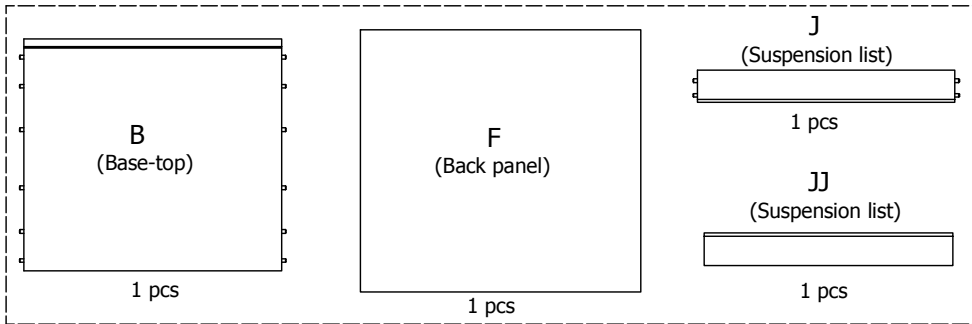

**kvik**

**CDBU6406**

Check out easy  
mounting of you bath

Sink cut out

Front with integrated handle

**kvik**

**CDBU6406**

Check out easy  
mounting of you bath

Sink cut out

BU51\*\*,176

BP00260-BP00250-BP00340

FIG. 1 Side Left

FIG. 2 Side Left

FIG. 3 Side Right

FIG. 4 Side Right

FIG. 5 Side Left