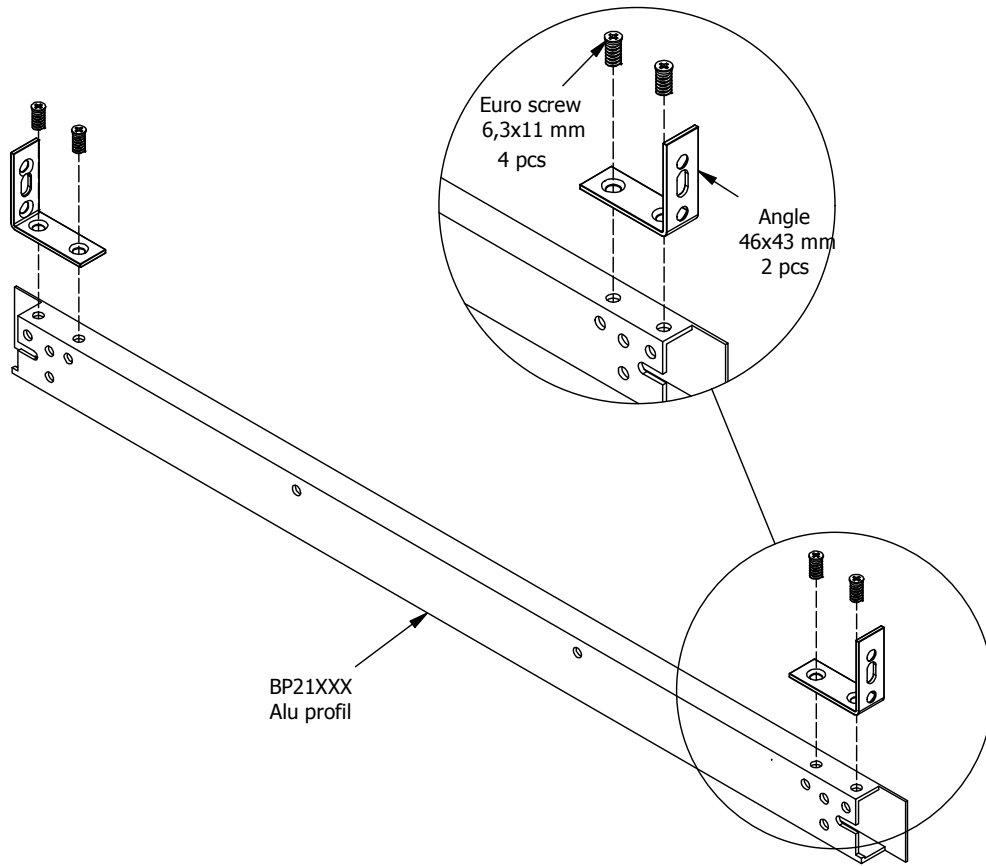

**kvik**

**CDBU6406**

Check out easy  
mounting of you bath

Sink cut out

Front with integrated handle

**kvik**

**CDBU6406**

Check out easy  
mounting of you bath

Sink cut out

BU51\*\*,176

BP00260-BP00250-BP00340

FIG. 1 Side Left

FIG. 2 Side Left

FIG. 3 Side Right

FIG. 4 Side Right

FIG. 5 Side Left

FIG. 6 Side Right

FIG. 7

FIG. 8

FIG.  
9

FIG.  
10

FIG. 11

FIG. 12

FIG. 13

Fig 14

Installation, please read instruction SV12224