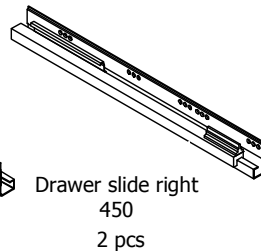

**kvik**

**CDBU6406**

Check out easy  
mounting of you bath

Sink cut out

Front with integrated handle

**kvik**

**CDBU6406**

Check out easy  
mounting of you bath

Sink cut out

BU51\*\*,176

BP00260-BP00250-BP00340

FIG. 1 Side Left

FIG. 2 Side Left

FIG. 3 Side Right

FIG. 4 Side Right

FIG. 5 Side Left