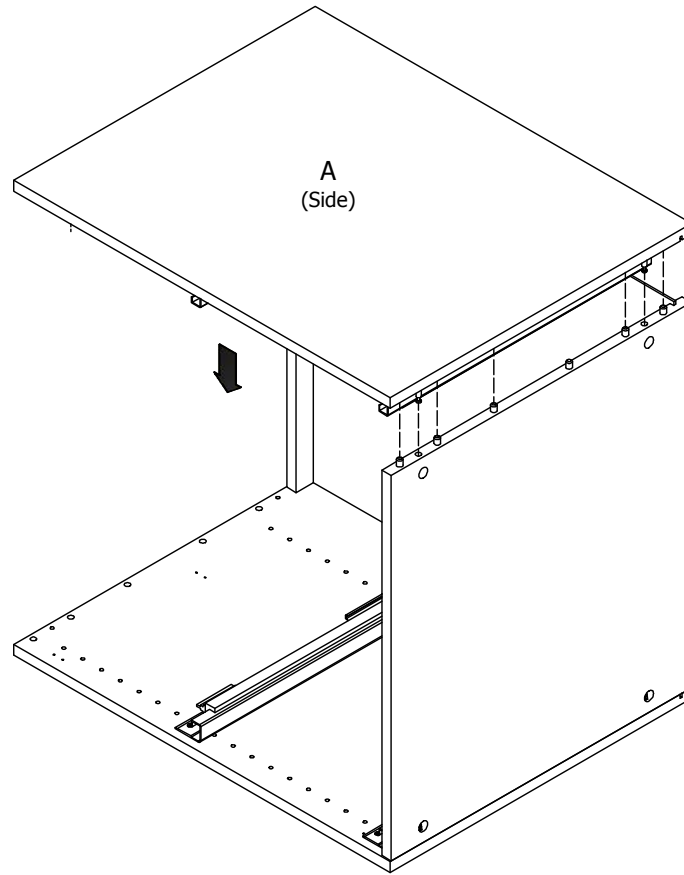

**kvik**

**CDBU6406**

Check out easy  
mounting of you bath

Sink cut out

Front with integrated handle

**kvik**

**CDBU6406**

Check out easy  
mounting of you bath

Sink cut out

BU51\*\*,176

BP00260-BP00250-BP00340

FIG. 1 Side Left

FIG. 2 Side Left

FIG. 3 Side Right

FIG. 4 Side Right

FIG. 5 Side Left

FIG. 6 Side Right

FIG. 7

FIG. 8

FIG.  
9

FIG.  
10

FIG. 11

FIG. 12

FIG. 13