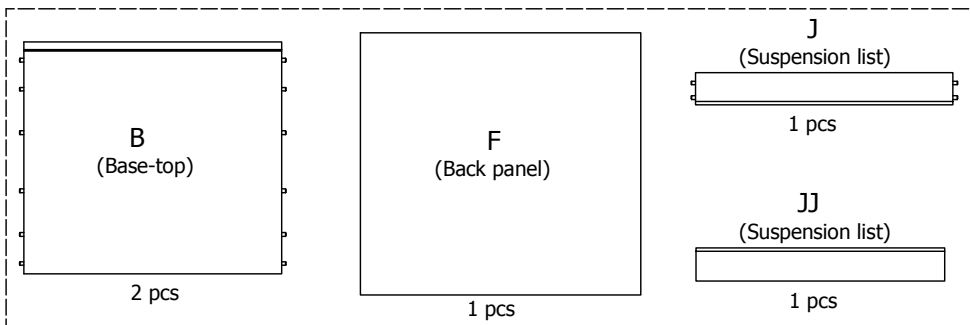

kvik

CDBU6402

Check out easy
mounting of you bath

BU51**,176