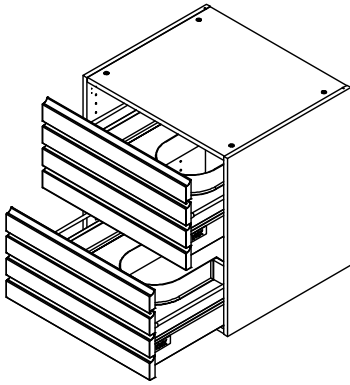

kvik

CDBU6402

Check out easy
mounting of you bath

Front with integrated handle

60 cm

80 cm

100 cm

120 cm