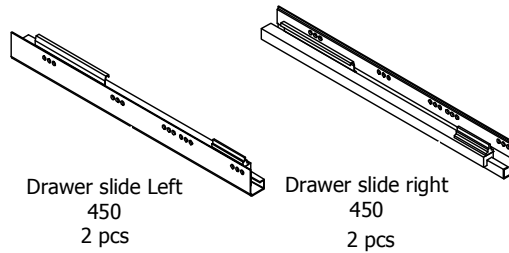

kvik

CDBU6402

Check out easy
mounting of you bath

BU51**,176